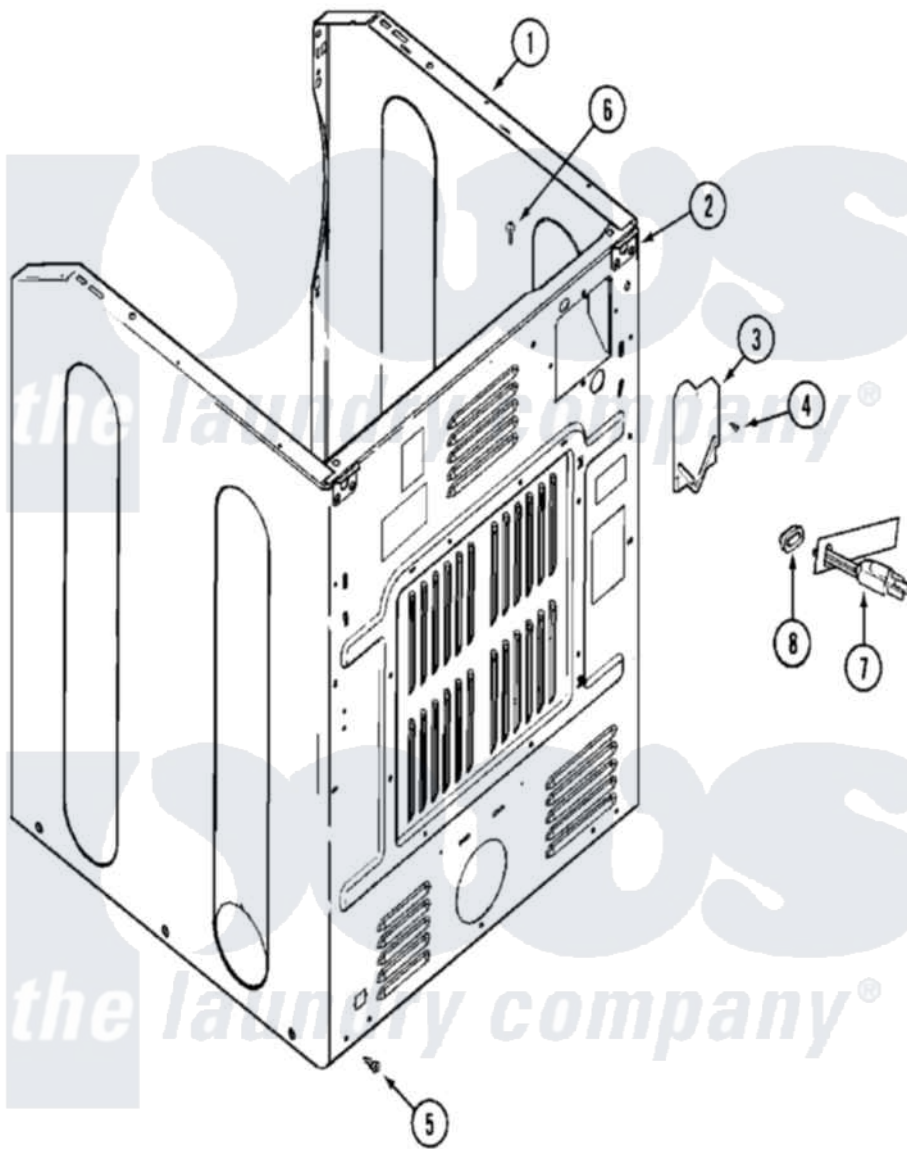

Maytag MLG15MNAGW 06 - CABINET-REAR

Maytag [Commercial Maytag MLG15MNAGW Dryer Parts](#) Parts Diagram 06 - CABINET-REAR
 Click on the part number to view part

Item	Original Part Number	Replaced By	Status	Part Description
001	NLA		Not Available	CABINET (WHT-LWR)
"	NLA		Not Available	PLUG, HOLE (LWR)
002	NLA		Not Available	BRACKET, CABINET HINGE (LWR)
003	33001795			Cover, Terminal Block
004	22001995			Screw Note: Screw, Tumbler Front And Shroud
005	22001995			Screw Note: Screw, Tumbler Front And Shroud
006	210186	3370225		Screw
007	308966		Not Available	CORD, POWER (EXPORT)
"	33001819		Not Available	CORD, POWER (AS WRAPPED)
008	216183			Grommet, Cord Export