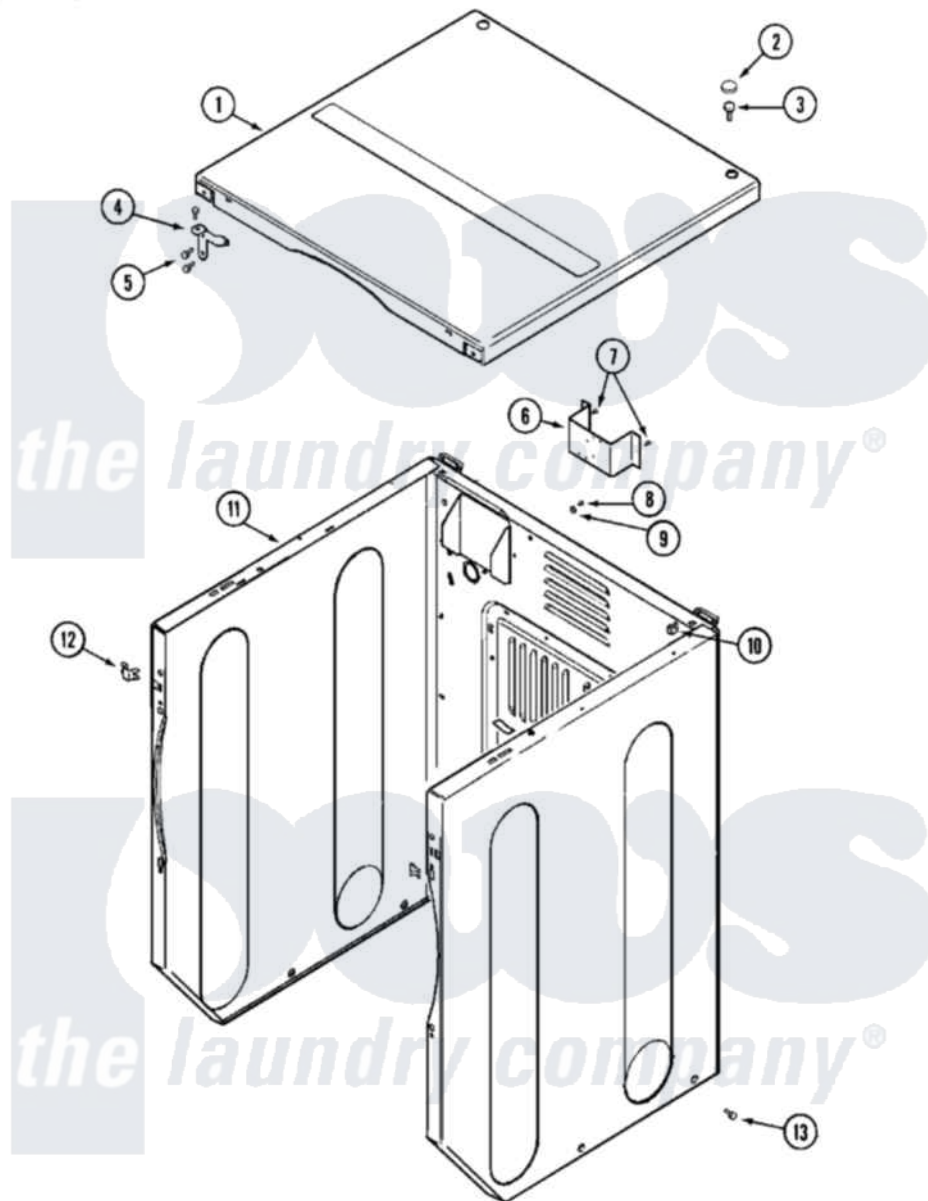

Maytag MLG15MNAWW 02 - CABINET-FRONT (UPPER)

Maytag [Commercial Maytag MLG15MNAWW Dryer Parts](#) Parts Diagram 02 - CABINET-FRONT (UPPER)
 Click on the part number to view part

Item	Original Part Number	Replaced By	Status	Part Description
001	33001995	33002124		Cover, Top
002	33001997			Plug, Hole
003	22001883	214354		Screw, Top Cover To Cabnt.
004	33001998			Bracket, Top Cover
"	33001999			Bracket, Top Cover
005	22001995			Screw Note: Screw, Tumbler Front And Shroud
006	NLA		Not Available	BRACKET, TERMINAL BLOCK---NA
007	22001995			Screw Note: Screw, Tumbler Front And Shroud
008	NLA		Not Available	SCREW, GROUND LUG
009	NLA		Not Available	WASHER, GROUND LUG
010	22001502			Fastener, U-NUT
011	NLA		Not Available	CABINET ASSY (WHT-AS PK)
012	33001980			Fastener, Access Panel
013	213007			Xfor Cabinet See Cabinet,