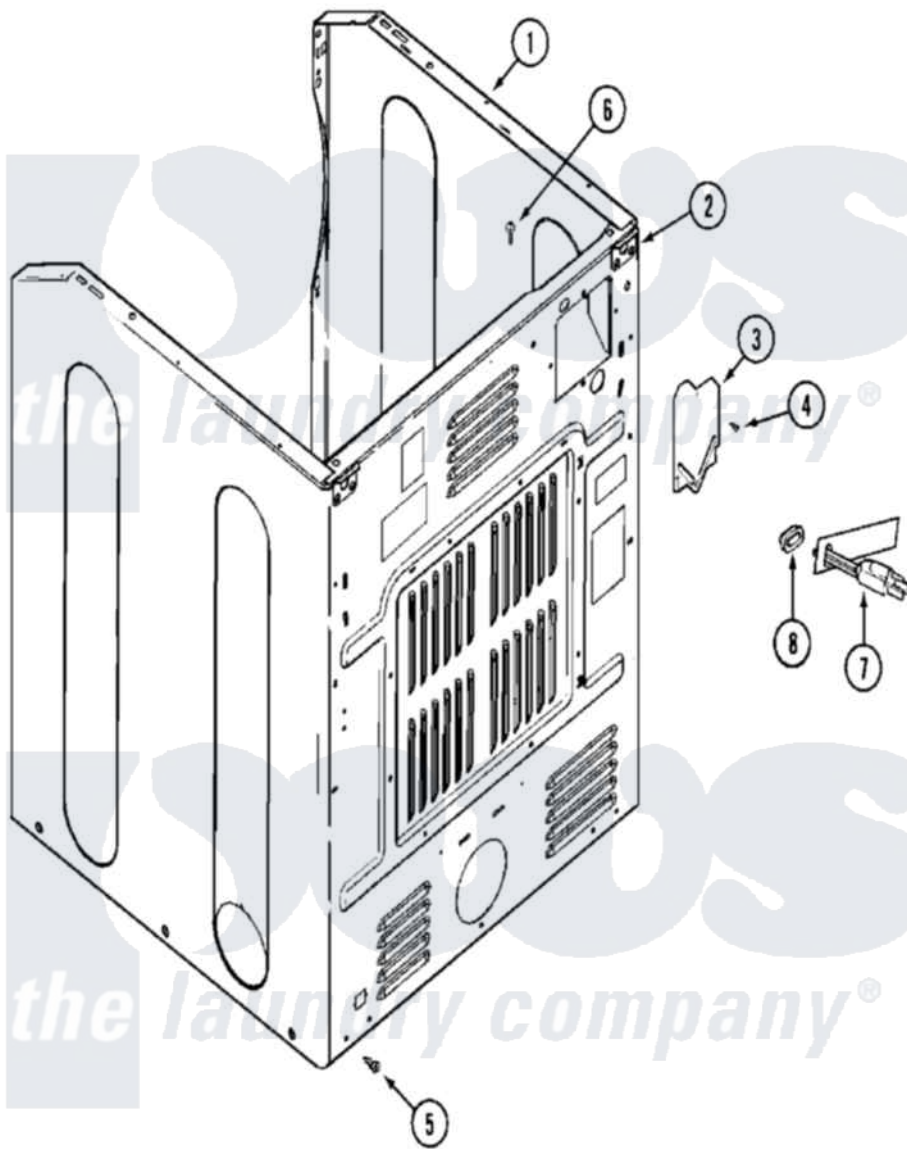

Maytag MLG15MNAWW 06 - CABINET-REAR

Maytag [Commercial Maytag MLG15MNAWW Dryer Parts](#) Parts Diagram 06 - CABINET-REAR
 Click on the part number to view part

Item	Original Part Number	Replaced By	Status	Part Description
001	NLA		Not Available	CABINET (WHT-LWR)
"	NLA		Not Available	PLUG, HOLE (LWR)
002	NLA		Not Available	BRACKET, CABINET HINGE (LWR)
003	33001795			Cover, Terminal Block
004	22001995			Screw Note: Screw, Tumbler Front And Shroud
005	22001995			Screw Note: Screw, Tumbler Front And Shroud
006	210186	3370225		Screw
007	208784	22003062		Cord, Power
"	22001178	22003062		Cord, Power
008	33002053	211881		Grommet, Cord Part Not Used-Gas Models Only