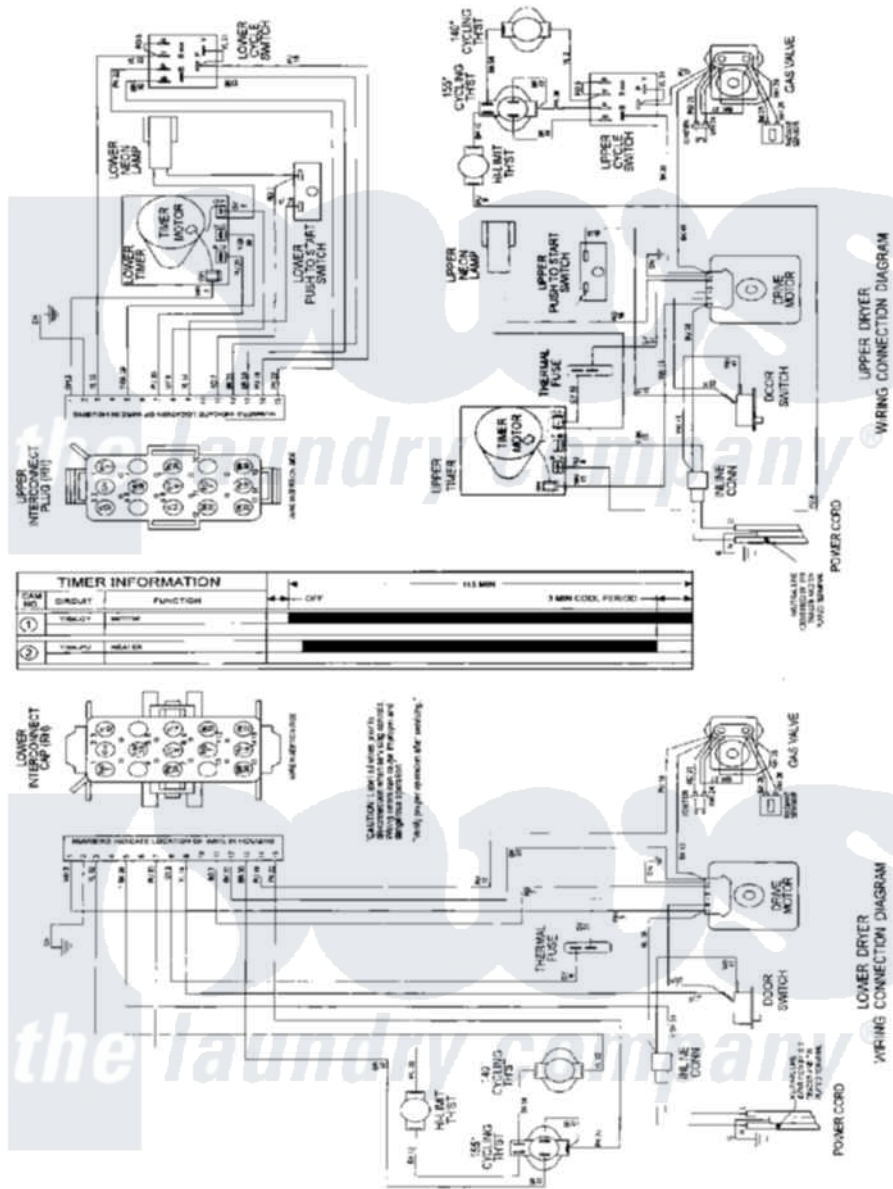

Maytag MLG15MNAWW 10 - WIRING INFORMATION

Maytag Commercial Maytag MLG15MNAWW Dryer Parts Parts Diagram 10 - WIRING INFORMATION
 Click on the part number to view part

Item	Original Part Number	Replaced By	Status	Part Description
001	NLA		Not Available	WIRING INFORMATION