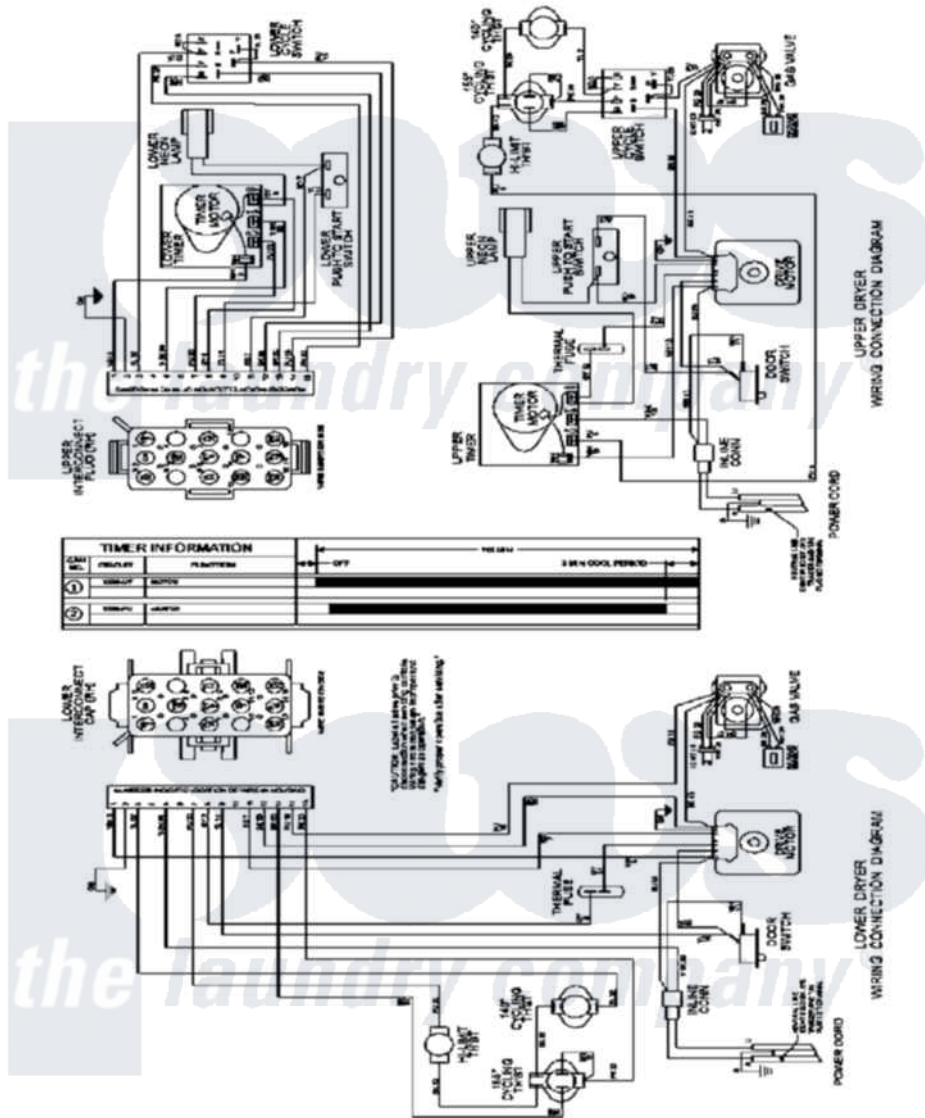

Maytag MLG15MNAWW 11 - WIRING INFORMATION

Maytag [Commercial Maytag MLG15MNAWW Dryer Parts](#) Parts Diagram 11 - WIRING INFORMATION
 Click on the part number to view part

Item	Original Part Number	Replaced By	Status	Part Description
001	NLA		Not Available	WIRING INFORMATION