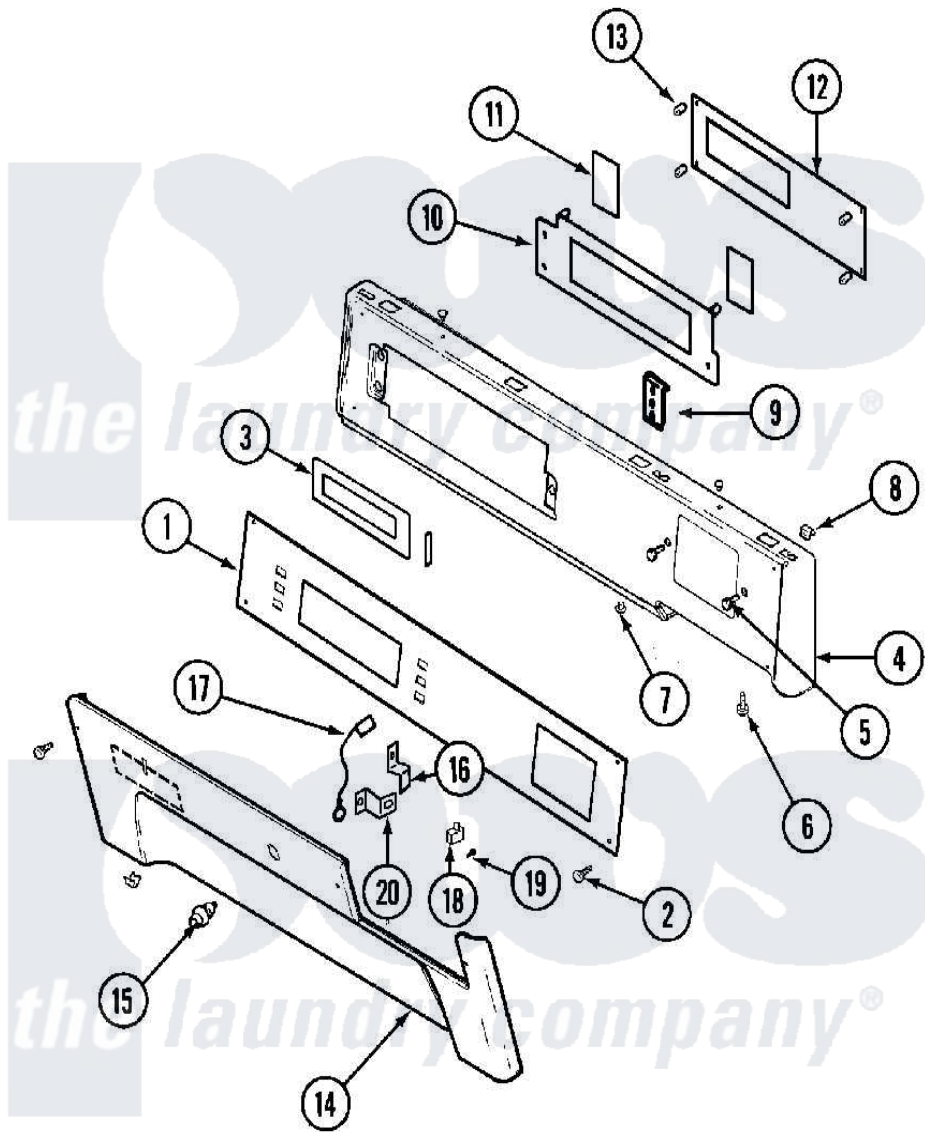

Maytag MLG15PDAEW 01 - CONTROL PANEL (UPPER)

Maytag Commercial Maytag MLG15PDAEW Dryer Parts Parts Diagram 01 - CONTROL PANEL (UPPER)
 Click on the part number to view part

Item	Original Part Number	Replaced By	Status	Part Description
001	33001974		Not Available	OVERLAY, CONTROL PANEL
002	215506			Screw, Control Panel Overlay
003	33001209			Cover, Display
004	33001975	22002457		Panel- Con
"	33002003			Fastener Clip, Control Panel
005	22002062	98006631		Screw
"	910186	99002757		Screw
006	215506			Screw, Control Panel Overlay
007	33001132	33002342		Plug, Sifht Hole
008	33001977			Fastener, Control Panel
009	33001156			Button, Control
010	33001201			Plate, Control Mounting
011	33001200	33002449		Switch, Membrane
012	33001747	33002605		Circuit Board Assembly
013	33001204			Stand-Off, Ccontrol Board
"	912077			Locknut, Reader Harness

014	215506		Screw, Control Panel Overlay
"	33001978		Panel, Access
"	33001980		Fastener, Access Panel
"	33002004		Clip, Fastener
015	Y206081	W10116737	Lock
016	213750	W10133266	Cam-Lock
017	33001981		Wire, Ground
018	33002117	208042	Switch, Sensor
019	912012	3400409	Screw
020	33001982		Bracket, Switch Mounting
021	33002065		Wire Harness, Main
022	33002060		Bracket, Security
023	22001995		Screw Note: Screw, Tumbler Front And Shroud
"	NLA	Not Available	NUT, SECURITY