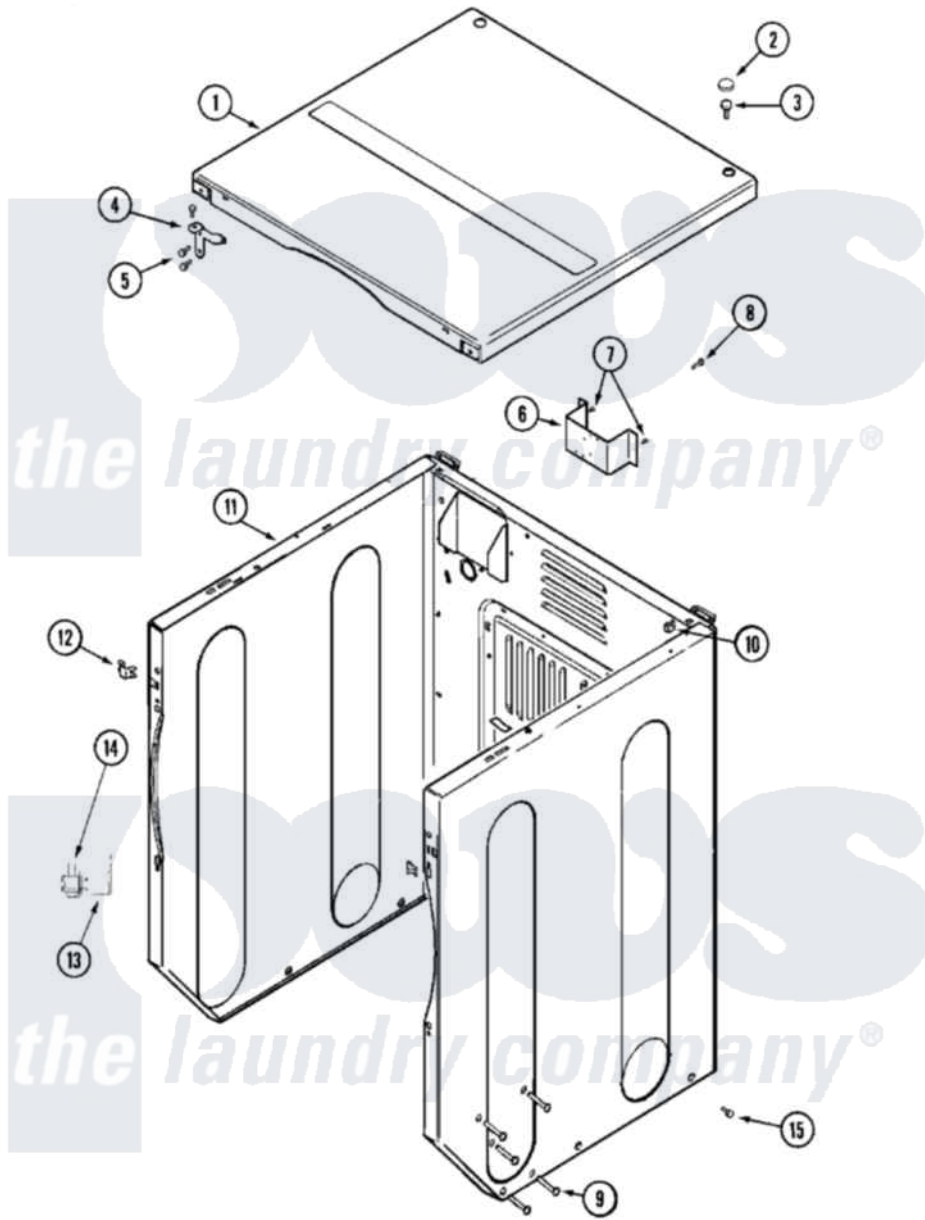

Maytag MLG15PDAEW 03 - CABINET-FRONT (UPPER)

Maytag Commercial Maytag MLG15PDAEW Dryer Parts Parts Diagram 03 - CABINET-FRONT (UPPER)
 Click on the part number to view part

Item	Original Part Number	Replaced By	Status	Part Description
001	33001995	33002124		Cover, Top
002	33001997			Plug, Hole
003	22001883	214354		Screw, Top Cover To Cabnt.
004	33001998			Bracket, Top Cover
"	33001999			Bracket, Top Cover
005	22001995			Screw Note: Screw, Tumbler Front And Shroud
006	NLA		Not Available	BRACKET, TERMINAL BLOCK---NA
007	22001995			Screw Note: Screw, Tumbler Front And Shroud
008	NLA		Not Available	SCREW, GROUND LUG
009	NLA		Not Available	WASHER, GROUND LUG
010	22001502			Fastener, U-NUT
011	NLA		Not Available	CABINET (WHT)
012	33001980			Fastener, Access Panel
013	Y313561			Screw---NA