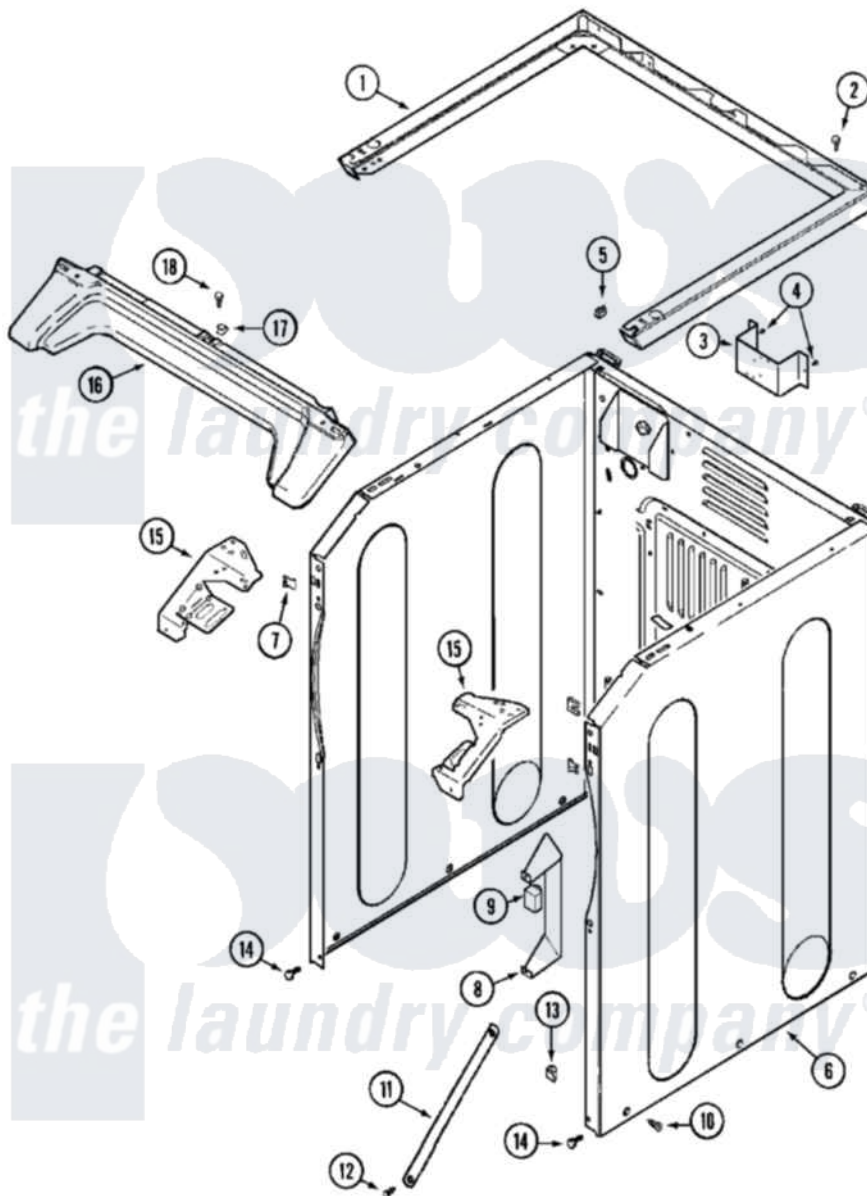

Maytag MLG15PDAEW 04 - CABINET-FRONT (LOWER)

Maytag Commercial Maytag MLG15PDAEW Dryer Parts Parts Diagram 04 - CABINET-FRONT (LOWER)
 Click on the part number to view part

Item	Original Part Number	Replaced By	Status	Part Description
001	33002005	33002963		Support, Weld Assembly
002	22001883	214354		Screw, Top Cover To Cabnt.
003	NLA		Not Available	BRACKET, TERMINAL BLOCK---NA
004	22001995			Screw Note: Screw, Tumbler Front And Shroud
005	22001502			Fastener, U-NUt
006	NLA		Not Available	CABINET (WHT)
007	22002049			Clip Note: Clip, Front Panel
008	Y313561			Screw---NA
"	314627			Bracket, Relays
"	Y310632	1163839		Screw
009	206421			Relay, Motor Reversing
"	22001866			Screw, Relay
010	213007			Xfor Cabinet See Cabinet, Back
011	22002259	22002767		Brace, Cross

012	22001995	Screw Note: Screw, Tumbler Front And Shroud
013	Y310376	Clip, Door Switch Harness
014	22001995	Screw Note: Screw, Tumbler Front And Shroud
015	33002009	Bracket, Corner
"	33002010	33002473 Bracket, Corner
016	33002011	Cover, Access
017	33002013	Fastener Clip, Access Cover
018	22001995	Screw Note: Screw, Tumbler Front And Shroud
019	33002067	Wire Harness, Main
020	33001989	Retainer, Vault Switch