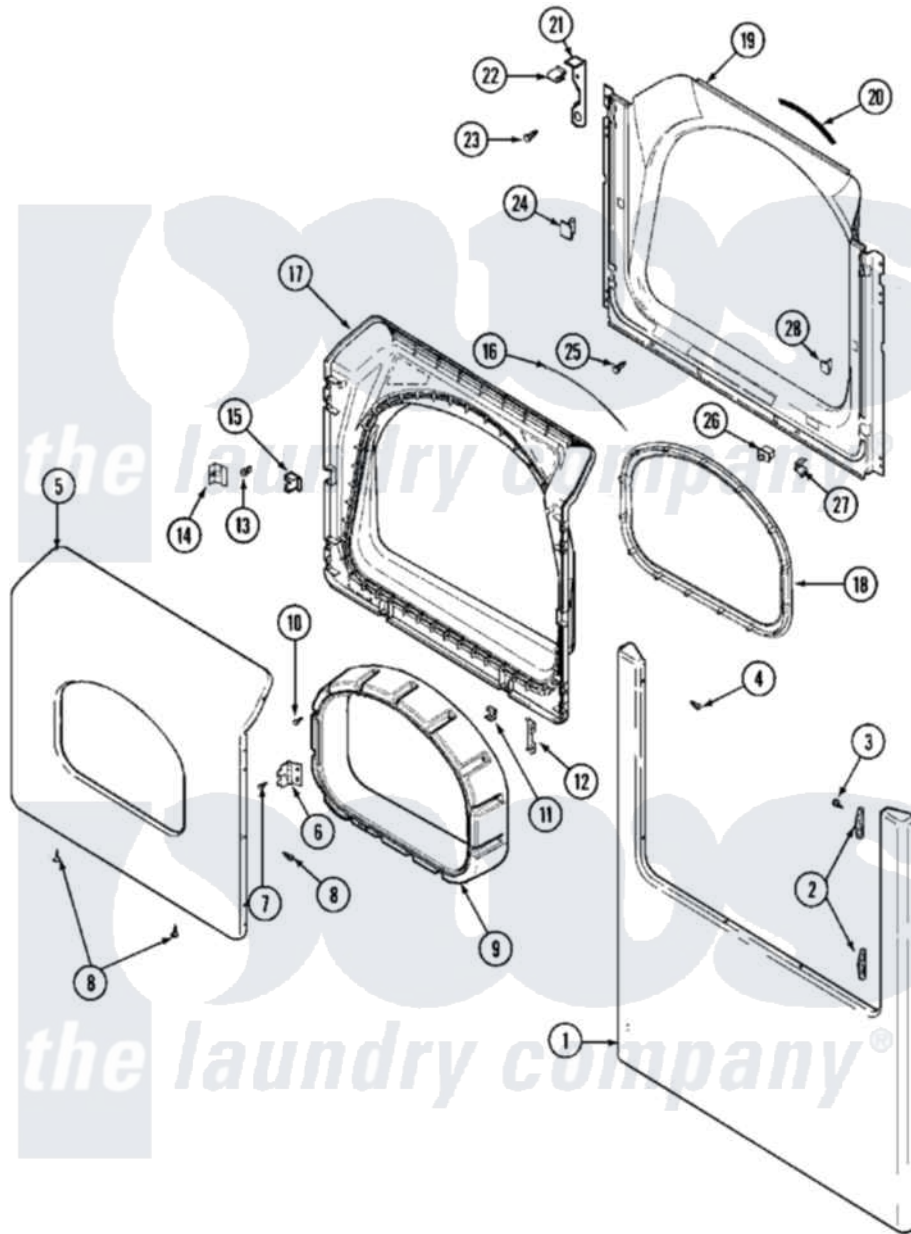

# Maytag MLG15PDAEW 06 - DOOR (LOWER)

Maytag [Commercial Maytag MLG15PDAEW Dryer Parts](#) Parts Diagram 06 - DOOR (LOWER)  
 Click on the part number to view part

Item	Original Part Number	Replaced By	Status	Part Description
001	22002241	<a href="#">22002836</a>		Panel, Front
002	<a href="#">33001764</a>			Cover, Hinge Hole
003	<a href="#">33001846</a>			Screw, Hinge Hole Cover
004	<a href="#">22002243</a>			Screw, Front Panel And Hinge
005	<a href="#">33002028</a>			Door, Outer
006	<a href="#">33001759</a>			Hinge, Door
007	22002062	<a href="#">98006631</a>		Screw
008	<a href="#">22002063</a>			Screw No.8-18AB Wafer Head
009	33002018	<a href="#">33002780</a>		Door Tunnel W` Handle
010	22002300	<a href="#">9740848</a>		Screw, Mixing Valve Mounting
011	<a href="#">22002039</a>			Clip, Door
012	<a href="#">22002038</a>			Clip, Door
013	<a href="#">33001761</a>			Strike, Door
014	<a href="#">33001793</a>			Bracket, Strike
015	<a href="#">33001763</a>			Plug, Inner Door
016	<a href="#">33002094</a>			Seal, Door

017	<a href="#">33002030</a>		Door, Inner
018	33002022	<a href="#">33002607</a>	Lens, Door
019	<a href="#">33002033</a>		Shroud
020	<a href="#">33001767</a>		Seal, Shroud
021	<a href="#">22002991</a>		Kit, Access Cover Hook
022	<a href="#">33002037</a>		Fastener, Access Cover Hook
023	<a href="#">22001995</a>		Screw Note: Screw, Tumbler Front And Shroud
024	33001791	<a href="#">306436</a>	Door Latch Kit--W
025	<a href="#">33001768</a>		Screw, Shroud Note: Screw, Shroud And Outlet Duct
026	33002250	<a href="#">33002166</a>	Switch, Door
027	<a href="#">33001760</a>		Bracket, Hinge
028	Y304578	<a href="#">LA-1003</a>	Door Catch Kit