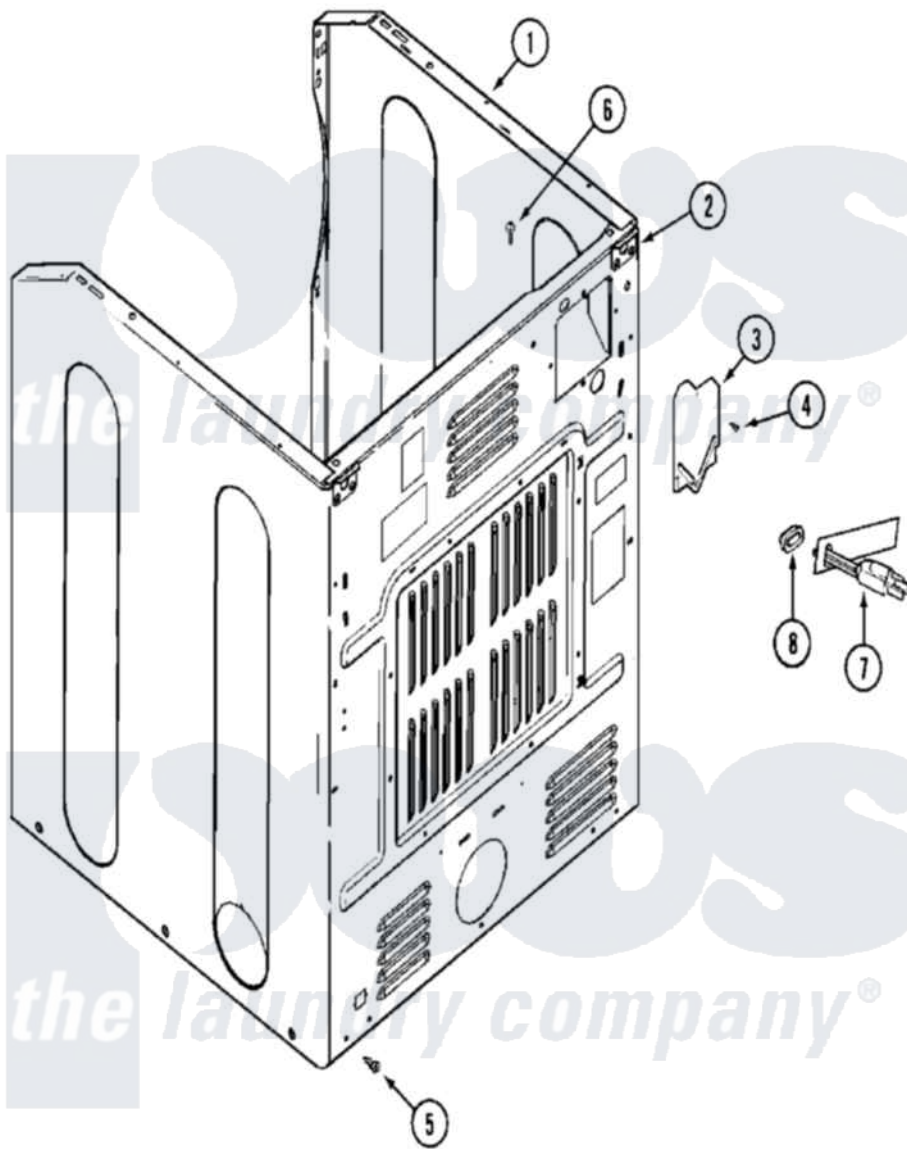

Maytag MLG15PDAEW 07 - CABINET-REAR

Maytag [Commercial Maytag MLG15PDAEW Dryer Parts](#) Parts Diagram 07 - CABINET-REAR
 Click on the part number to view part

Item	Original Part Number	Replaced By	Status	Part Description
001	NLA		Not Available	CABINET (WHT-LWR)
"	Y310376			Clip, Door Switch Harness
002	NLA		Not Available	BRACKET, CABINET HINGE (LWR)
003	33001795			Cover, Terminal Block
004	22001995			Screw Note: Screw, Tumbler Front And Shroud
005	22001995			Screw Note: Screw, Tumbler Front And Shroud
006	210186	3370225		Screw
007	208749		Not Available	CORD, POWER (EXPORT)
008	216183			Grommet, Cord Export