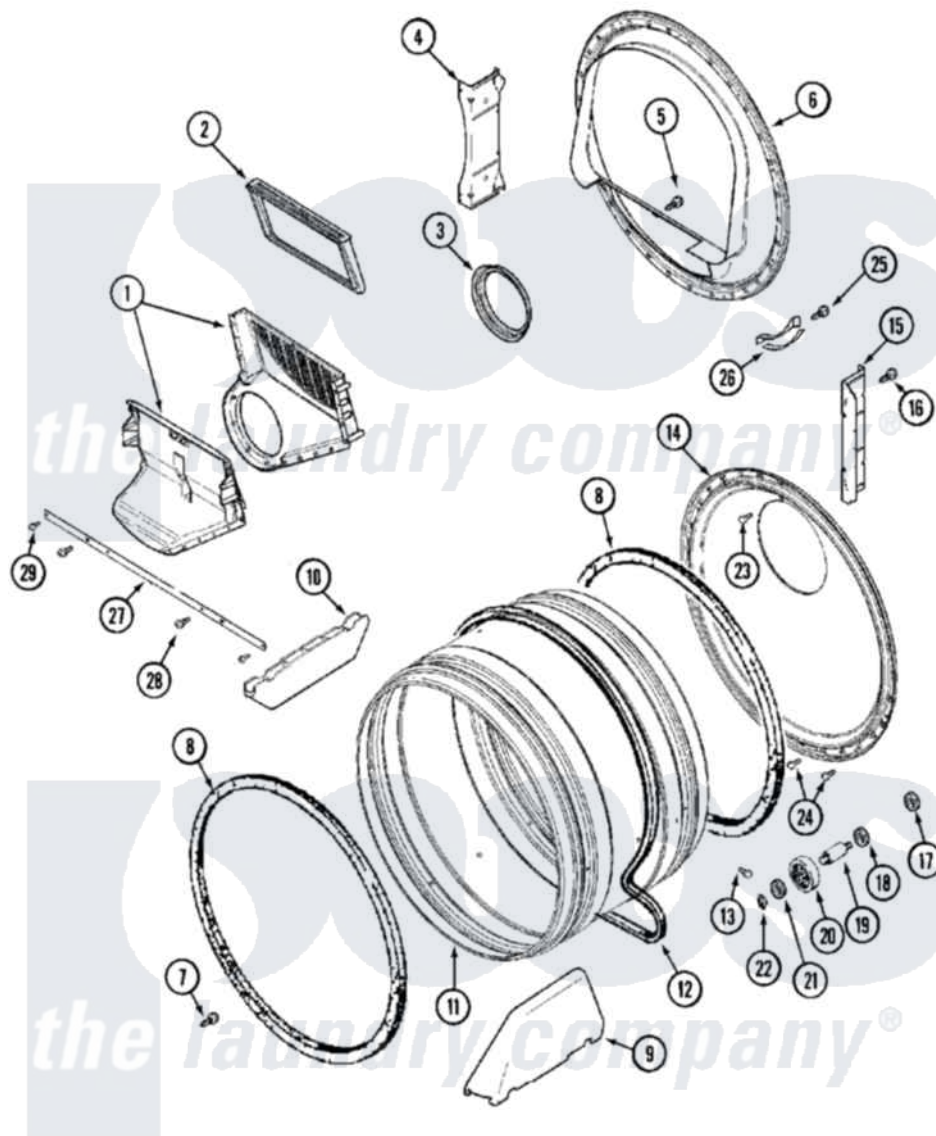

Maytag MLG15PDAEW 08 - TUMBLER

Maytag [Commercial Maytag MLG15PDAEW Dryer Parts](#) Parts Diagram 08 - TUMBLER
 Click on the part number to view part

Item	Original Part Number	Replaced By	Status	Part Description
001	33001799			Outlet Duct Assembly Note: Outlet Duct Assembly
002	33001804	33002790		Lint Filter
003	33001758	33002560		Seal, Blower
004	NLA		Not Available	SUPPORT, TUMBLER FRONT
005	NLA		Not Available	SCREW, OUTLET DUCT
006	33001802			Front, Tumbler
007	33001855	33002917		Screw, No.10-16
008	33001807			Seal, Tumbler
009	33002032			Baffle
010	33001755			Baffle
011	33001794	33001889		Tumbler
012	33001777	33002535		V-Belt
013	33001788	33002973		Screw, No.9-15 X 1.00 Hx WS
014	33001801			Back, Tumbler
015	NLA		Not Available	SUPPORT, BACK

016	22001995		Screw Note: Screw, Tumbler Front And Shroud
017	33001443		Nut, Hex
018	Y313347	312535	Washer, Vault Mounting Brk.
019	Y312948	6-3129480	Shaft- Tumbler
020	Y303373	12001541	Drum Roller/Washer Assembly--W
021	312535		Washer, Vault Mounting Brk.
022	410233	9703438	Ring-Retrn
023	210932		Screw, No.8 X 9/16 Ctsk Note: Screw, Inlet Duct
024	22001996	3370225	Screw
025	210720		Rivet, Bearing To Tumbler Frnt
026	306508		Tumbler Bearing Kit ---W
027	33002039		Brace, Tumbler Front
028	33001768		Screw, Shroud Note: Screw, Shroud And Outlet Duct
029	22001995		Screw Note: Screw, Tumbler Front And Shroud