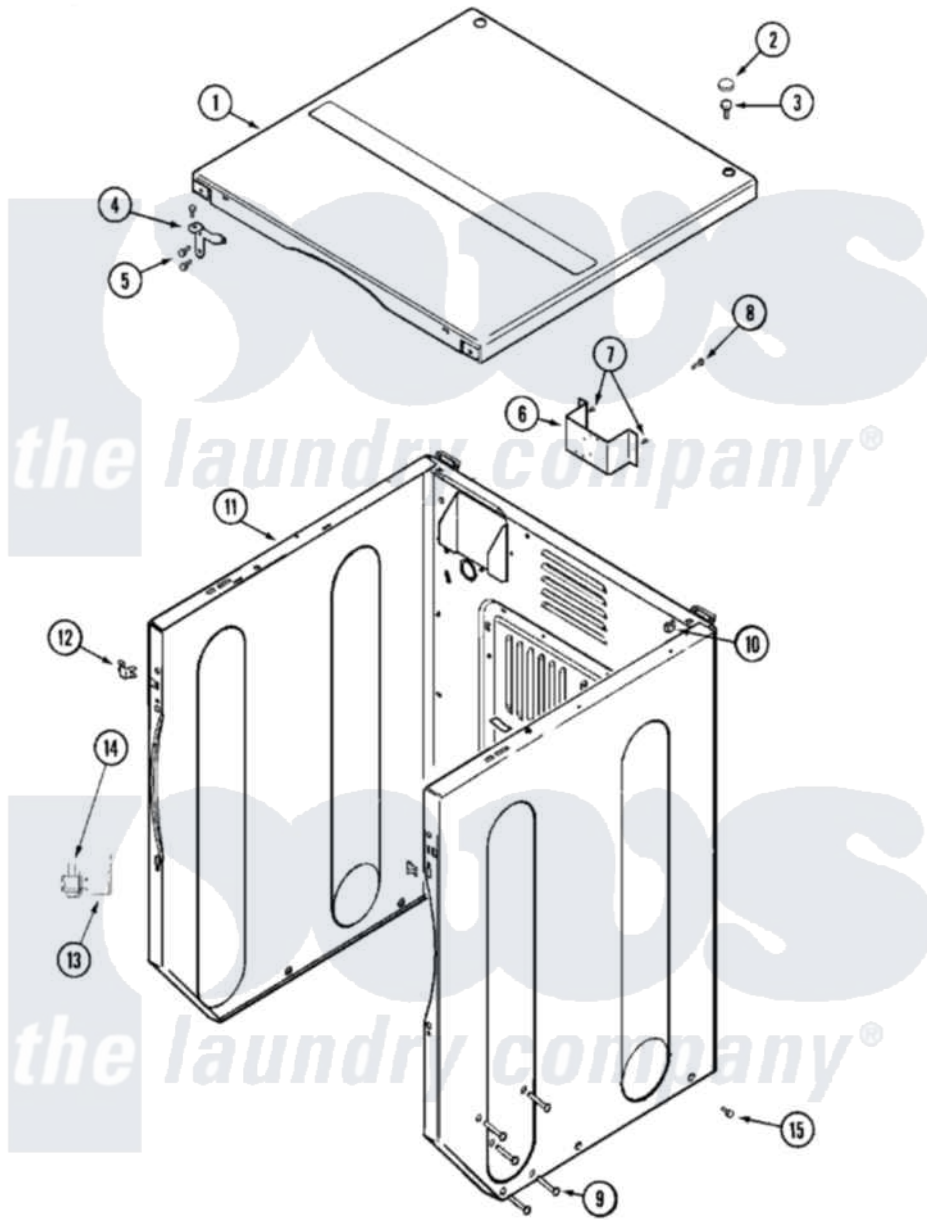

Maytag MLG15PDAGW 03 - CABINET-FRONT (UPPER)

Maytag Commercial Maytag MLG15PDAGW Dryer Parts Parts Diagram 03 - CABINET-FRONT (UPPER)
 Click on the part number to view part

Item	Original Part Number	Replaced By	Status	Part Description
001	33001995	33002124		Cover, Top
002	33001997			Plug, Hole
003	22001883	214354		Screw, Top Cover To Cabnt.
004	33001998			Bracket, Top Cover
"	33001999			Bracket, Top Cover
005	22001995			Screw Note: Screw, Tumbler Front And Shroud
006	NLA		Not Available	BRACKET, TERMINAL BLOCK---NA
007	22001995			Screw Note: Screw, Tumbler Front And Shroud
008	NLA		Not Available	SCREW, GROUND LUG
009	NLA		Not Available	WASHER, GROUND LUG
010	22001502			Fastener, U-NUT
011	NLA		Not Available	CABINET (WHT)
012	33001980			Fastener, Access Panel
013	Y313561			Screw---NA