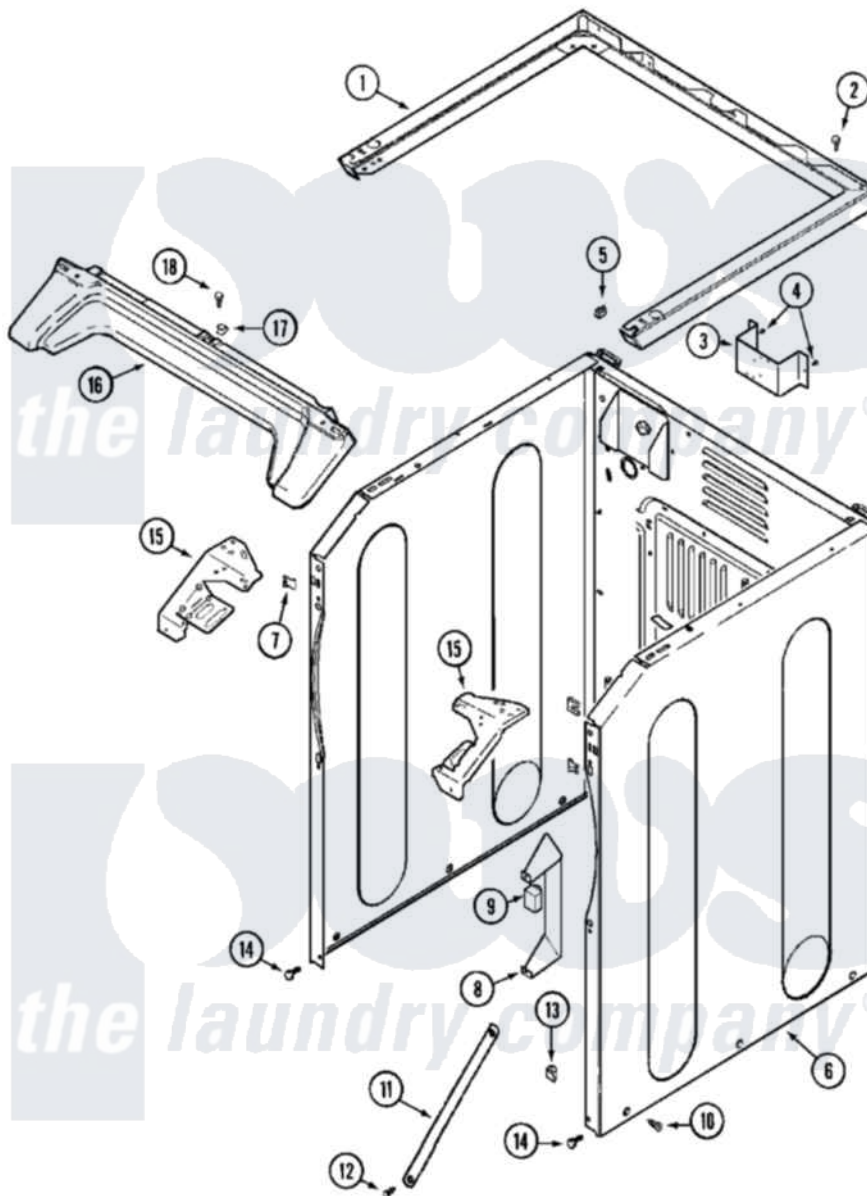

Maytag MLG15PDAGW 04 - CABINET-FRONT (LOWER)

Maytag Commercial Maytag MLG15PDAGW Dryer Parts Parts Diagram 04 - CABINET-FRONT (LOWER)
 Click on the part number to view part

Item	Original Part Number	Replaced By	Status	Part Description
001	33002005	33002963		Support, Weld Assembly
002	22001883	214354		Screw, Top Cover To Cabnt.
003	NLA		Not Available	BRACKET, TERMINAL BLOCK---NA
004	22001995			Screw Note: Screw, Tumbler Front And Shroud
005	22001502			Fastener, U-NUt
006	NLA		Not Available	CABINET (WHT)
007	22002049			Clip Note: Clip, Front Panel
008	Y313561			Screw---NA
"	314627			Bracket, Relays
"	Y310632	1163839		Screw
009	206421			Relay, Motor Reversing
"	22001866			Screw, Relay
"	306398			Relay, Heater
"	Y251119	3177991		Screw
010	213007			Xfor Cabinet See Cabinet,

010	215007		Back
011	22002259	22002767	Brace, Cross
012	22001995		Screw Note: Screw, Tumbler Front And Shroud
013	Y310376		Clip, Door Switch Harness
014	22001995		Screw Note: Screw, Tumbler Front And Shroud
015	33002009		Bracket, Corner
"	33002010	33002473	Bracket, Corner
016	33002011		Cover, Access
017	33002013		Fastener Clip, Access Cover
018	22001995		Screw Note: Screw, Tumbler Front And Shroud
019	33002067		Wire Harness, Main
"	33002069		Wire Harness, Main
020	33001989		Retainer, Vault Switch