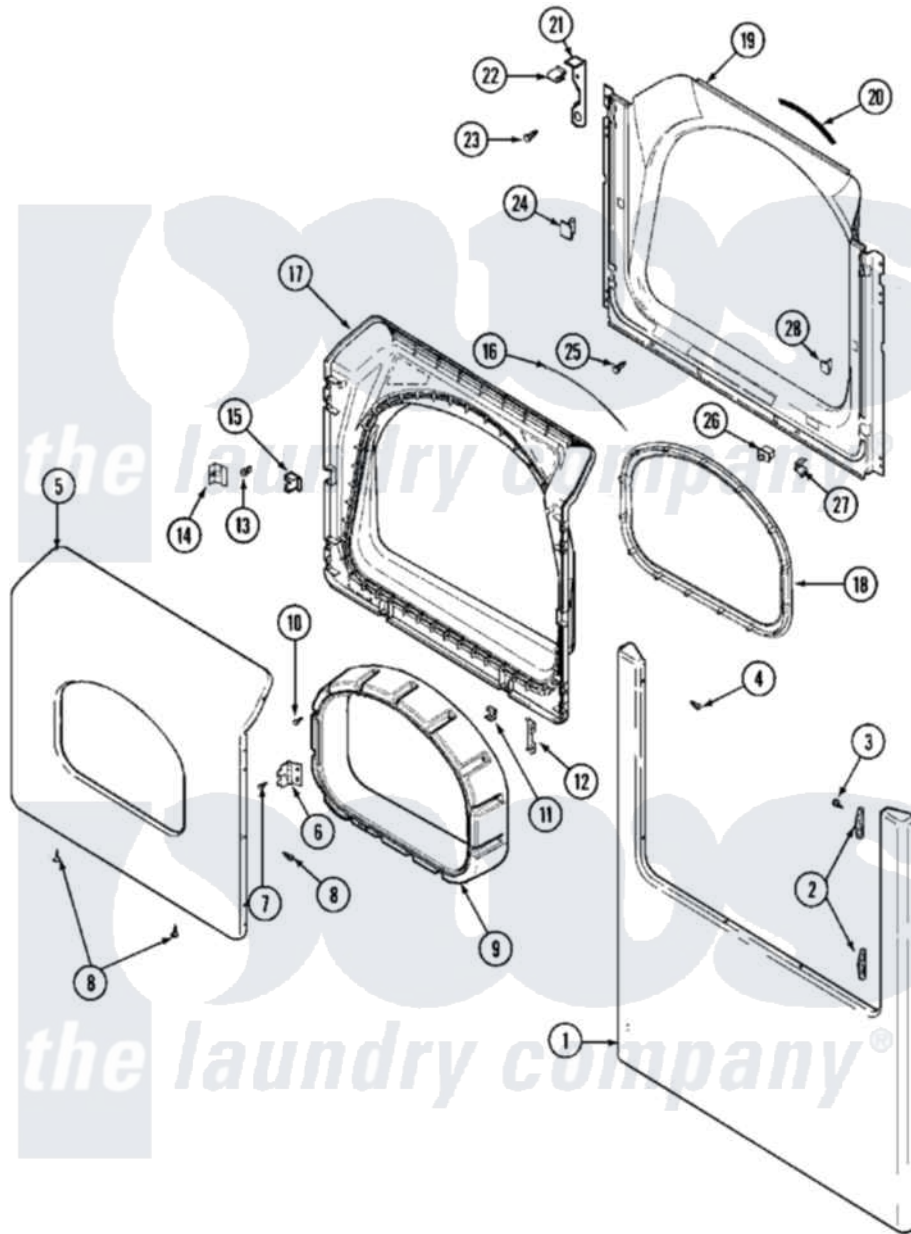

Maytag MLG15PDAGW 06 - DOOR (LOWER)

Maytag [Commercial Maytag MLG15PDAGW Dryer Parts](#) Parts Diagram 06 - DOOR (LOWER)
 Click on the part number to view part

Item	Original Part Number	Replaced By	Status	Part Description
001	22002241	22002836		Panel, Front
002	33001764			Cover, Hinge Hole
003	33001846			Screw, Hinge Hole Cover
004	22002243			Screw, Front Panel And Hinge
005	33002028			Door, Outer
006	33001759			Hinge, Door
007	22002062	98006631		Screw
008	22002063			Screw No.8-18AB Wafer Head
009	33002018	33002780		Door Tunnel W` Handle
010	22002300	9740848		Screw, Mixing Valve Mounting
011	22002039			Clip, Door
012	22002038			Clip, Door
013	33001761			Strike, Door
014	33001793			Bracket, Strike
015	33001763			Plug, Inner Door
016	33002094			Seal, Door

017	33002030		Door, Inner
018	33002022	33002607	Lens, Door
019	33002033		Shroud
020	33001767		Seal, Shroud
021	22002991		Kit, Access Cover Hook
022	33002037		Fastener, Access Cover Hook
023	22001995		Screw Note: Screw, Tumbler Front And Shroud
024	33001791	306436	Door Latch Kit--W
025	33001768		Screw, Shroud Note: Screw, Shroud And Outlet Duct
026	33002250	33002166	Switch, Door
027	33001760		Bracket, Hinge
028	Y304578	LA-1003	Door Catch Kit