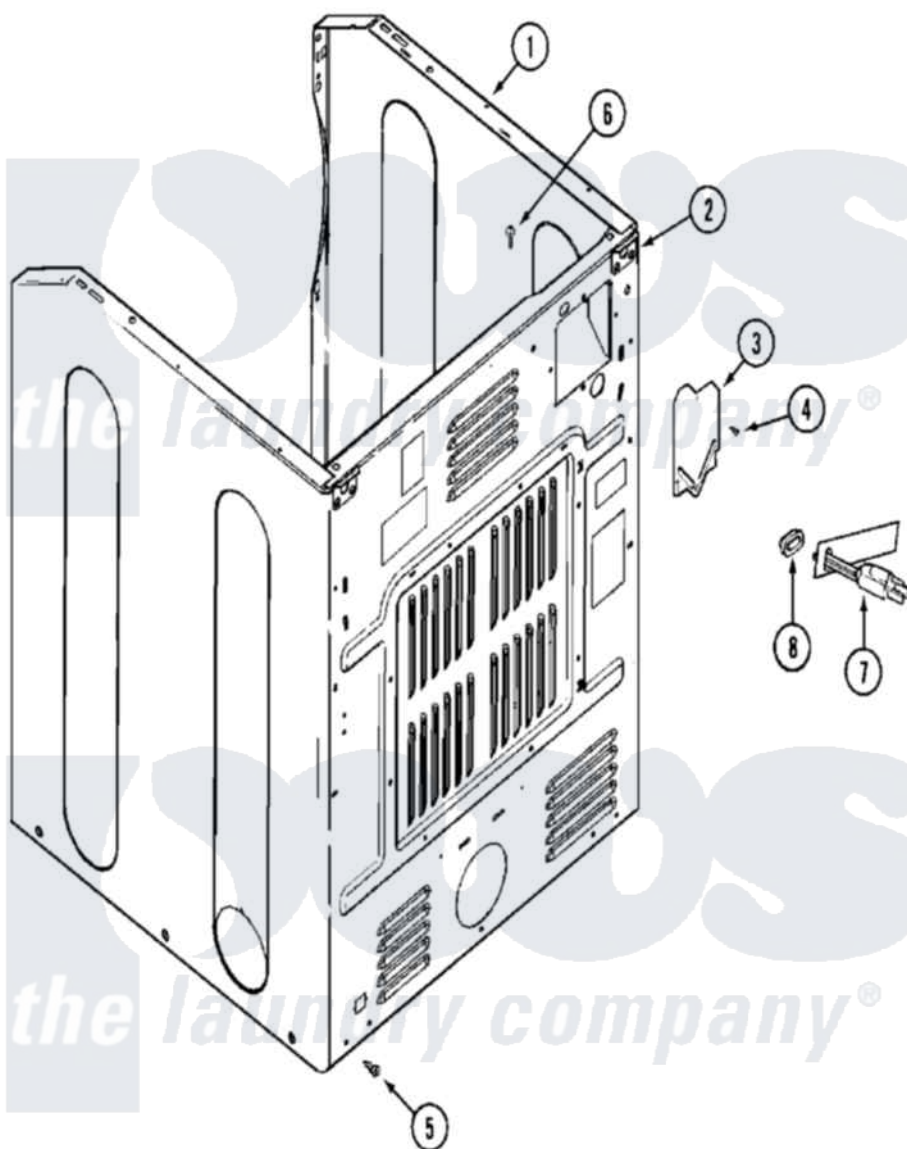

Maytag MLG15PDAGW 07 - CABINET-REAR

Maytag [Commercial Maytag MLG15PDAGW Dryer Parts](#) Parts Diagram 07 - CABINET-REAR
 Click on the part number to view part

Item	Original Part Number	Replaced By	Status	Part Description
001	NLA		Not Available	CABINET (WHT-LWR)
002	NLA		Not Available	BRACKET, CABINET HINGE (LWR)
003	33001795			Cover, Terminal Block
004	22001995			Screw Note: Screw, Tumbler Front And Shroud
005	22001995			Screw Note: Screw, Tumbler Front And Shroud
006	210186	3370225		Screw
007	33001819		Not Available	CORD, POWER (AS WRAPPED)
008	216183			Grommet, Cord Export