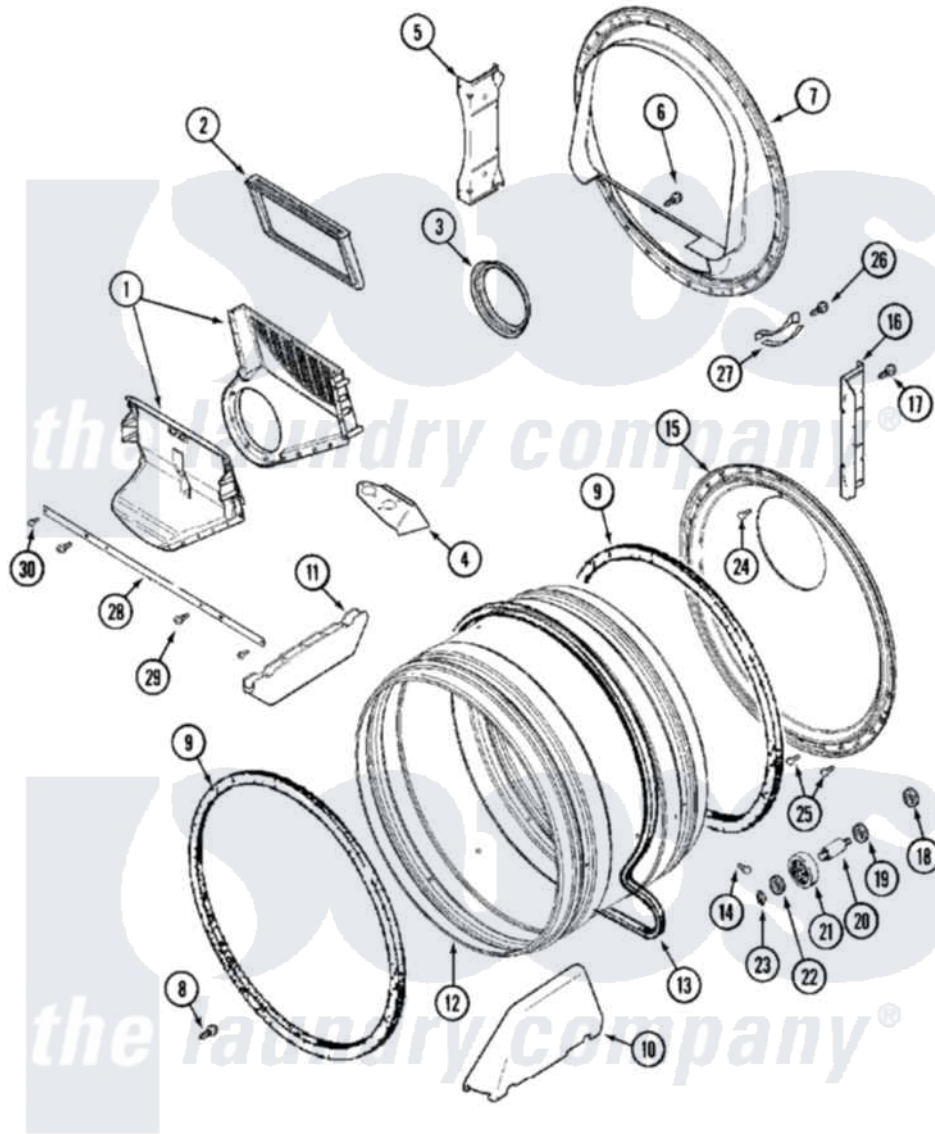

Maytag MLG15PDAGW 08 - TUMBLER

Maytag [Commercial Maytag MLG15PDAGW Dryer Parts](#) Parts Diagram 08 - TUMBLER
 Click on the part number to view part

Item	Original Part Number	Replaced By	Status	Part Description
001	33001799			Outlet Duct Assembly Note: Outlet Duct Assembly
002	33001804	33002790		Lint Filter
003	33001758	33002560		Seal, Blower
004	33001837			Cover, Thermostat
005	NLA		Not Available	SUPPORT, TUMBLER FRONT
006	NLA		Not Available	SCREW, OUTLET DUCT
007	33001802			Front, Tumbler
008	33001855	33002917		Screw, No.10-16
009	33001807			Seal, Tumbler
010	33002032			Baffle
011	33001755			Baffle
012	33001794	33001889		Tumbler
013	33001777	33002535		V-Belt
014	33001788	33002973		Screw, No.9-15 X 1.00 Hx WS
015	33001801			Back, Tumbler

016	NLA	Not Available	SUPPORT, BACK
017	22001995		Screw Note: Screw, Tumbler Front And Shroud
018	33001443		Nut, Hex
019	Y313347	312535	Washer, Vault Mounting Brk.
020	Y312948	6-3129480	Shaft- Tumbler
021	Y303373	12001541	Drum Roller/Washer Assembly--W
022	312535		Washer, Vault Mounting Brk.
023	410233	9703438	Ring-Retrn
024	210932		Screw, No.8 X 9/16 Ctsk Note: Screw, Inlet Duct
025	22001996	3370225	Screw
026	210720		Rivet, Bearing To Tumbler Fmt
027	306508		Tumbler Bearing Kit ---W
028	33002039		Brace, Tumbler Front
029	33001768		Screw, Shroud Note: Screw, Shroud And Outlet Duct
030	22001995		Screw Note: Screw, Tumbler Front And Shroud