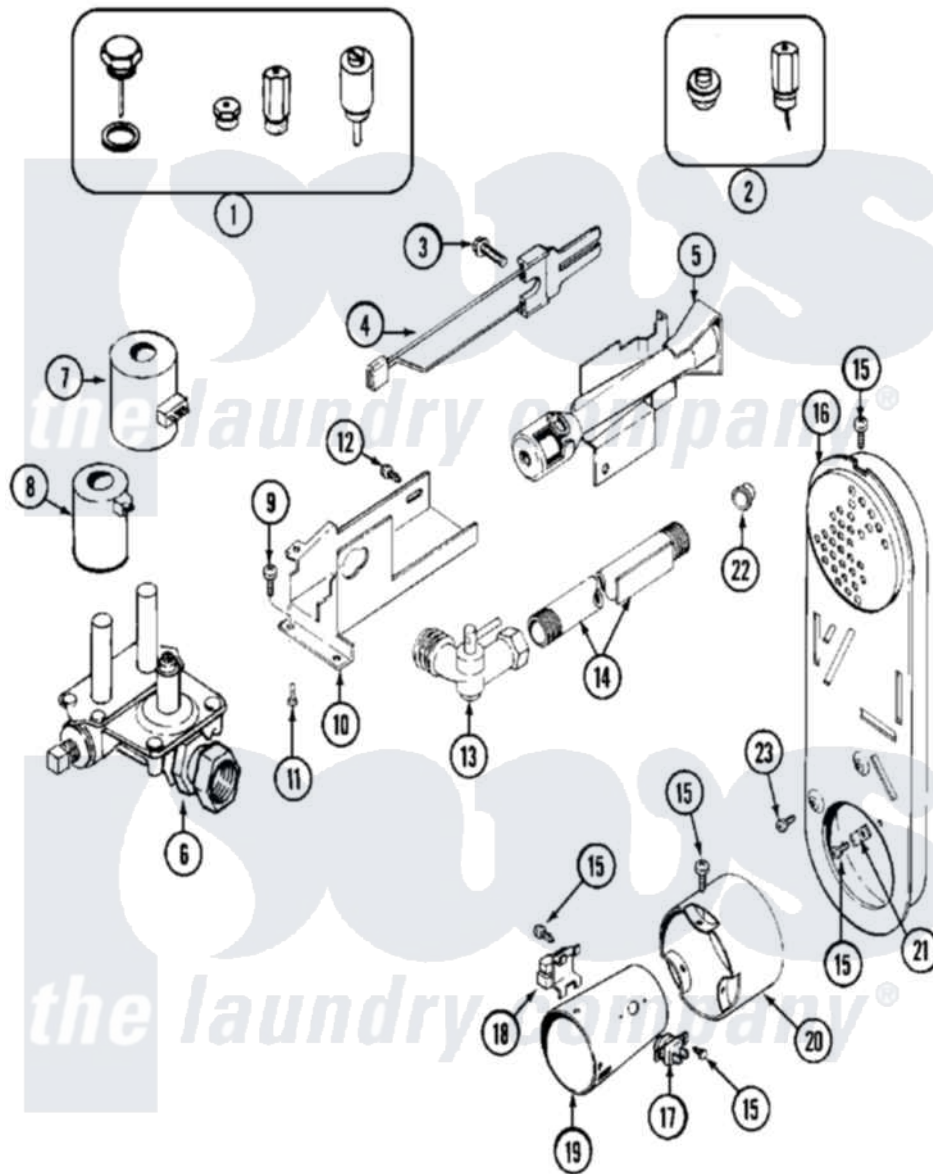

# Maytag MLG15PDAGW 09 - GAS VALVE

Maytag [Commercial Maytag MLG15PDAGW Dryer Parts](#) Parts Diagram 09 - GAS VALVE  
 Click on the part number to view part

Item	Original Part Number	Replaced By	Status	Part Description
001	Y308378	<a href="#">W10402145</a>		LP Gas Con
002	Y308377		Not Available	CONVERSION KIT (LP TO NATURAL)
003	<a href="#">304971</a>			Screw Note: Screw, Igniter
004	304970	<a href="#">4391996</a>		Ignitor
005	33001247	<a href="#">33002793</a>		Burner Assembly
006	<a href="#">307927</a>			Valve, Gas
"	33002056		Not Available	PLUG, HOLE (UPR)
007	<a href="#">306106</a>			Coil, Holding And Booster--W
008	306105	<a href="#">694540</a>		Coil, 60 Hz
009	<a href="#">Y313561</a>			Screw---NA
010	NLA		Not Available	BRACKET, GAS VALVE (LWR)
011	314082	<a href="#">90767</a>		Screw, 8A X 3/8 HeX Washer Head Tapping
"	314568	<a href="#">Y313559</a>		Screw
012	<a href="#">22001995</a>			Screw Note: Screw, Tumbler Front And Shroud

013	<a href="#">306086</a>		Angle Shut Off For Gas Valve
014	<a href="#">33001735</a>		Pipe And Bracket Assembly Series 18 Not Needed Use Vavle
015	<a href="#">211294</a>	<a href="#">90767</a>	Screw, 8A X 3/8 HeX Washer Head Tapping
016	33001810	Not Available	DUCT ASSY., INLET (GAS) NOTE: INLET DUCT ASSEMBLY
017	<a href="#">303395</a>		Thermostat, Hi-Limit
018	Y303377	<a href="#">338906</a>	Radiant, Sensor
019	<a href="#">33001946</a>		Cone Assembly, Combustion
020	NLA	Not Available	CONE, EXTENSION (COMBUSTION)
021	<a href="#">Y312890</a>		Retainer, Heater Chamber
022	<a href="#">33001693</a>		Cap, Gas Pipe
023	22001996	<a href="#">3370225</a>	Screw