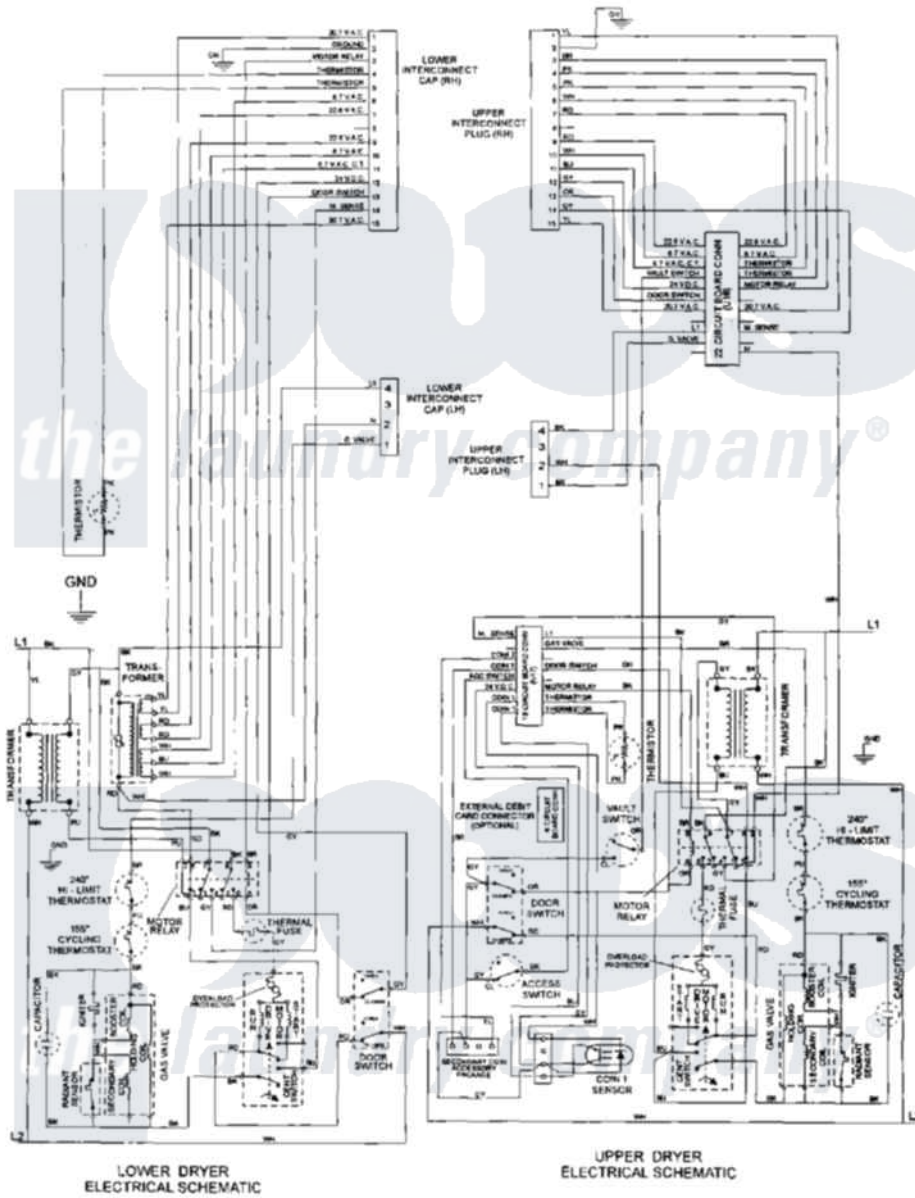

# Maytag MLG15PDAGW 11 - WIRING INFORMATION (GAS)

Maytag [Commercial Maytag MLG15PDAGW Dryer Parts](#) Parts Diagram 11 - WIRING INFORMATION (GAS)  
 Click on the part number to view part

Item	Original Part Number	Replaced By	Status	Part Description
001	NLA		Not Available	WIRING INFORMATION