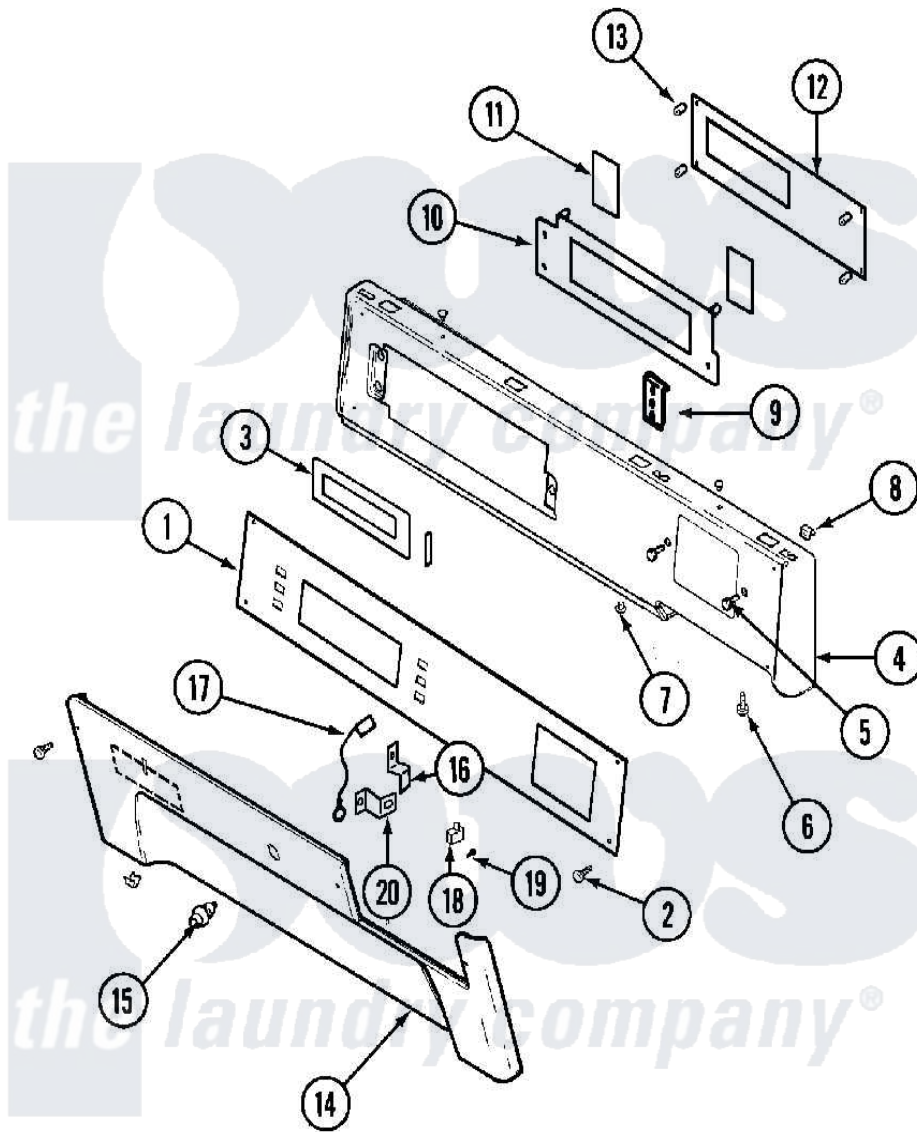

Maytag MLG15PDAWA 01 - CONTROL PANEL (UPPER)

Maytag Commercial Maytag MLG15PDAWA Dryer Parts Parts Diagram 01 - CONTROL PANEL (UPPER)
 Click on the part number to view part

Item	Original Part Number	Replaced By	Status	Part Description
001	33001974		Not Available	OVERLAY, CONTROL PANEL
002	215506			Screw, Control Panel Overlay
003	33001209			Cover, Display
004	33001975	22002457		Panel- Con
"	33001976	33002377		Panel, Control
"	33002003			Fastener Clip, Control Panel
"	33002377			Panel, Control
005	22002062	98006631		Screw
"	910186	99002757		Screw
006	215506			Screw, Control Panel Overlay
007	33001132	33002342		Plug, Sifht Hole
"	33001168		Not Available	PLUG, SIGHT HOLE (ALM)
"	33002342			Plug, Sifht Hole
008	33001977			Fastener, Control Panel
009	33001156			Button, Control
010	33001201			Plate, Control Mounting

011	33001200	33002449	Switch, Membrane
012	33001747	33002605	Circuit Board Assembly
013	33001204		Stand-Off, Ccontrol Board
"	912077		Locknut, Reader Harness
014	215506		Screw, Control Panel Overlay
"	33001978		Panel, Access
"	33001979	33001978	Panel, Access
"	33001980		Fastener, Access Panel
"	33002004		Clip, Fastener
"	NLA	Not Available	(BSQ)
015	Y206081	W10116737	Lock
016	213750	W10133266	Cam-Lock
017	33001981		Wire, Ground
018	33002117	208042	Switch, Sensor
019	912012	3400409	Screw
020	33001982		Bracket, Switch Mounting
021	33002052		Wire Harness, Main
022	33002060		Bracket, Security
023	22001995		Screw Note: Screw, Tumbler Front And Shroud
"	NLA	Not Available	NUT, SECURITY