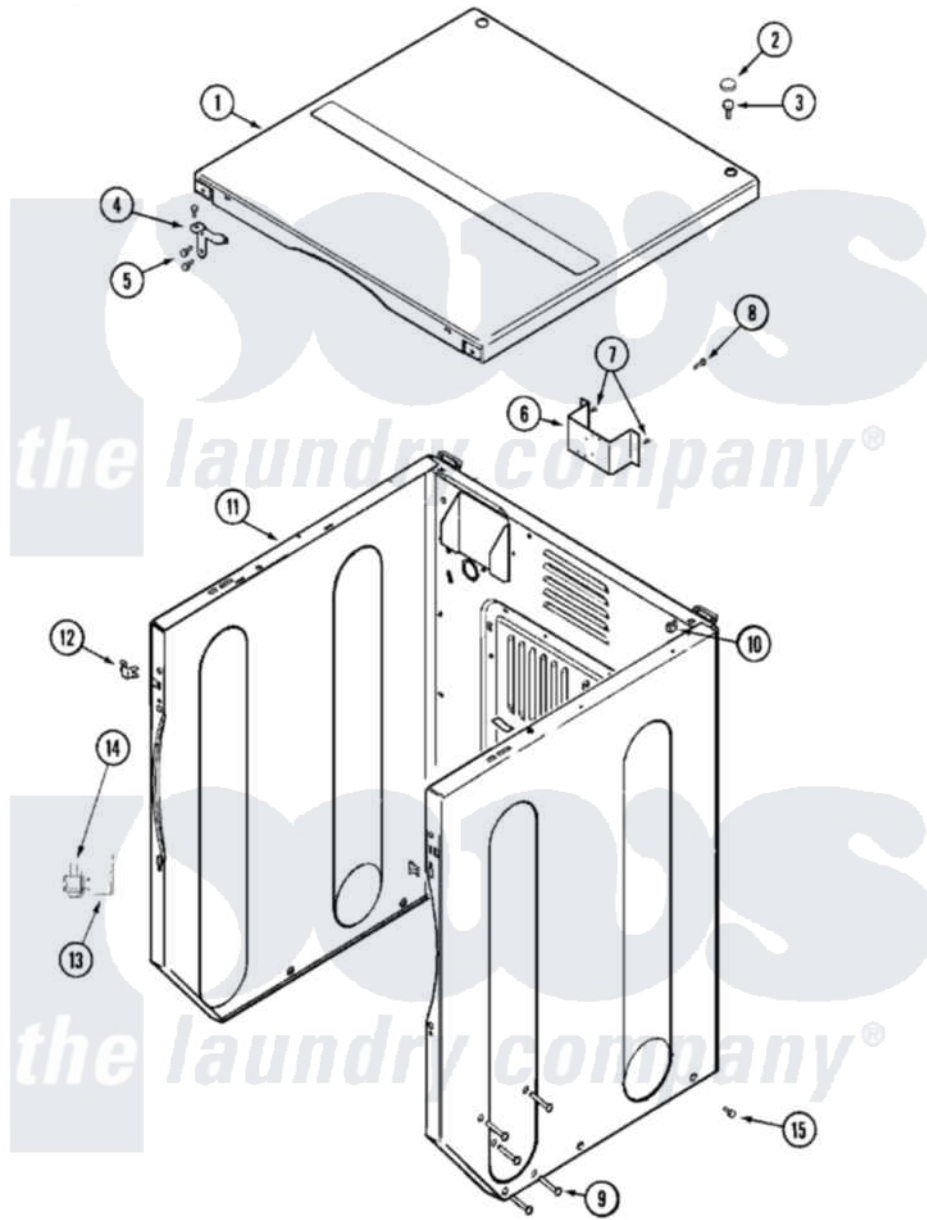

# Maytag MLG15PDAWA 03 - CABINET-FRONT (UPPER)

Maytag Commercial Maytag MLG15PDAWA Dryer Parts Parts Diagram 03 - CABINET-FRONT (UPPER)  
 Click on the part number to view part

Item	Original Part Number	Replaced By	Status	Part Description
001	<a href="#">33002124</a>			Cover, Top
"	NLA		Not Available	(ALM)
002	<a href="#">33001997</a>			Plug, Hole
003	22001883	<a href="#">214354</a>		Screw, Top Cover To Cabnt.
004	<a href="#">33001998</a>			Bracket, Top Cover
"	<a href="#">33001999</a>			Bracket, Top Cover
005	<a href="#">22001995</a>			Screw Note: Screw, Tumbler Front And Shroud
006	NLA		Not Available	BRACKET, TERMINAL BLOCK---NA
007	<a href="#">22001995</a>			Screw Note: Screw, Tumbler Front And Shroud
008	NLA		Not Available	SCREW, GROUND LUG
009	NLA		Not Available	WASHER, GROUND LUG
010	<a href="#">22001502</a>			Fastener, U-NUt
011	<a href="#">22003646</a>			Cabinet Assembly-Upr
"	NLA		Not Available	CABINET (WHT)

012	<a href="#">33001980</a>		Fastener, Access Panel
013	<a href="#">Y313561</a>		Screw---NA
"	<a href="#">33002002</a>		Bracket, Switch
"	Y310632	<a href="#">1163839</a>	Screw
014	206824	<a href="#">W10133335</a>	Relay, Motor
"	Y251119	<a href="#">3177991</a>	Screw
015	<a href="#">213007</a>		Xfor Cabinet See Cabinet, Back
016	<a href="#">33001991</a>		Bolt, Carriage