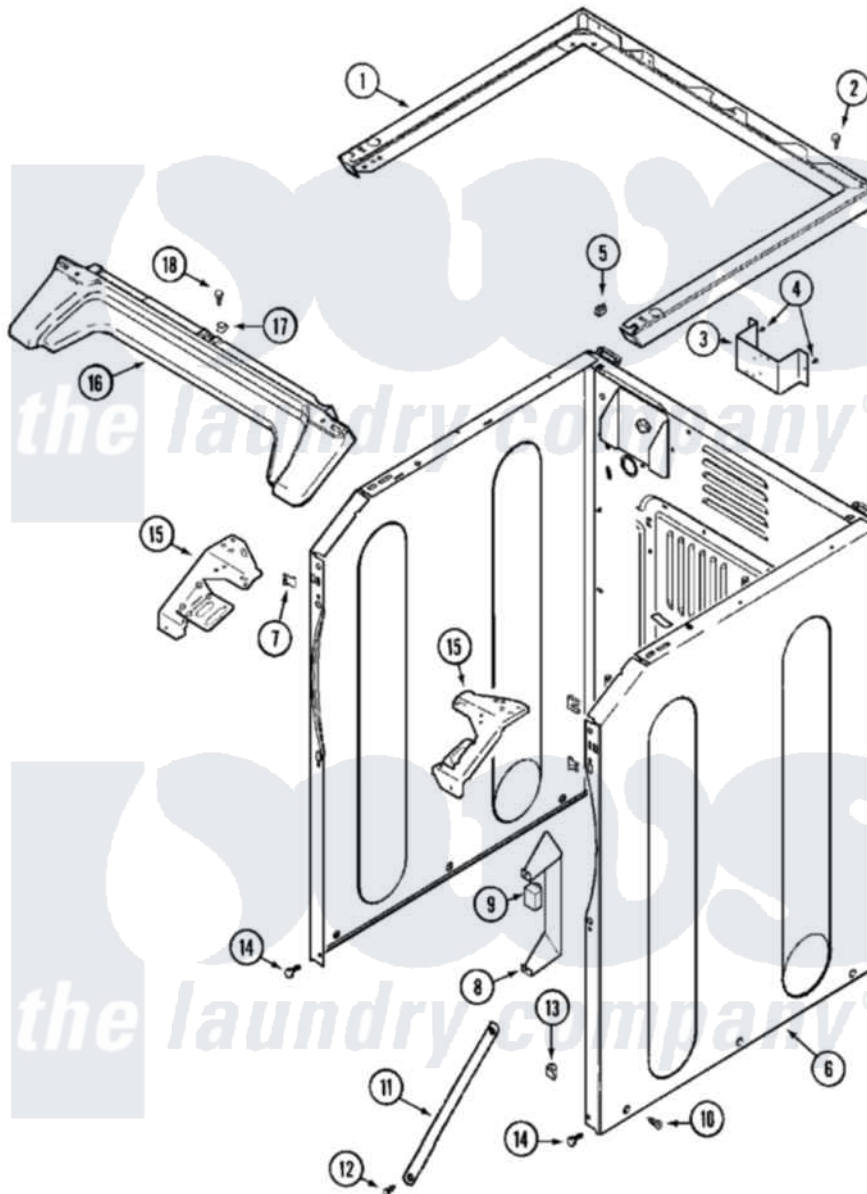

Maytag MLG15PDAWA 04 - CABINET-FRONT (LOWER)

Maytag Commercial Maytag MLG15PDAWA Dryer Parts Parts Diagram 04 - CABINET-FRONT (LOWER)
 Click on the part number to view part

Item	Original Part Number	Replaced By	Status	Part Description
001	33002005	33002963		Support, Weld Assembly
"	33002446	22004153		Support We
"	NLA		Not Available	(ALM)
002	22001883	214354		Screw, Top Cover To Cabnt.
003	NLA		Not Available	BRACKET, TERMINAL BLOCK---NA
004	22001995			Screw Note: Screw, Tumbler Front And Shroud
005	22001502			Fastener, U-NUt
006	22003639			Cabinet Assembly
"	NLA		Not Available	CABINET ASSY. (WHT)
007	22002049			Clip Note: Clip, Front Panel
008	Y313561			Screw---NA
"	314627			Bracket, Relays
"	Y310632	1163839		Screw
009	206824	W10133335		Relay, Motor
"	Y251119	3177991		Screw

010	213007		Xfor Cabinet See Cabinet, Back
011	22002259	22002767	Brace, Cross
012	22001995		Screw Note: Screw, Tumbler Front And Shroud
013	Y310376		Clip, Door Switch Harness
014	22001995		Screw Note: Screw, Tumbler Front And Shroud
015	33002009		Bracket, Corner
"	33002010	33002473	Bracket, Corner
016	22002664		COVER, ACCESS (BSQ)
"	33002011		Cover, Access
"	33002012		Cover, Access
017	33002013		Fastener Clip, Access Cover
018	22001995		Screw Note: Screw, Tumbler Front And Shroud
019	33002054		Wire Harness, Main
020	33001989		Retainer, Vault Switch