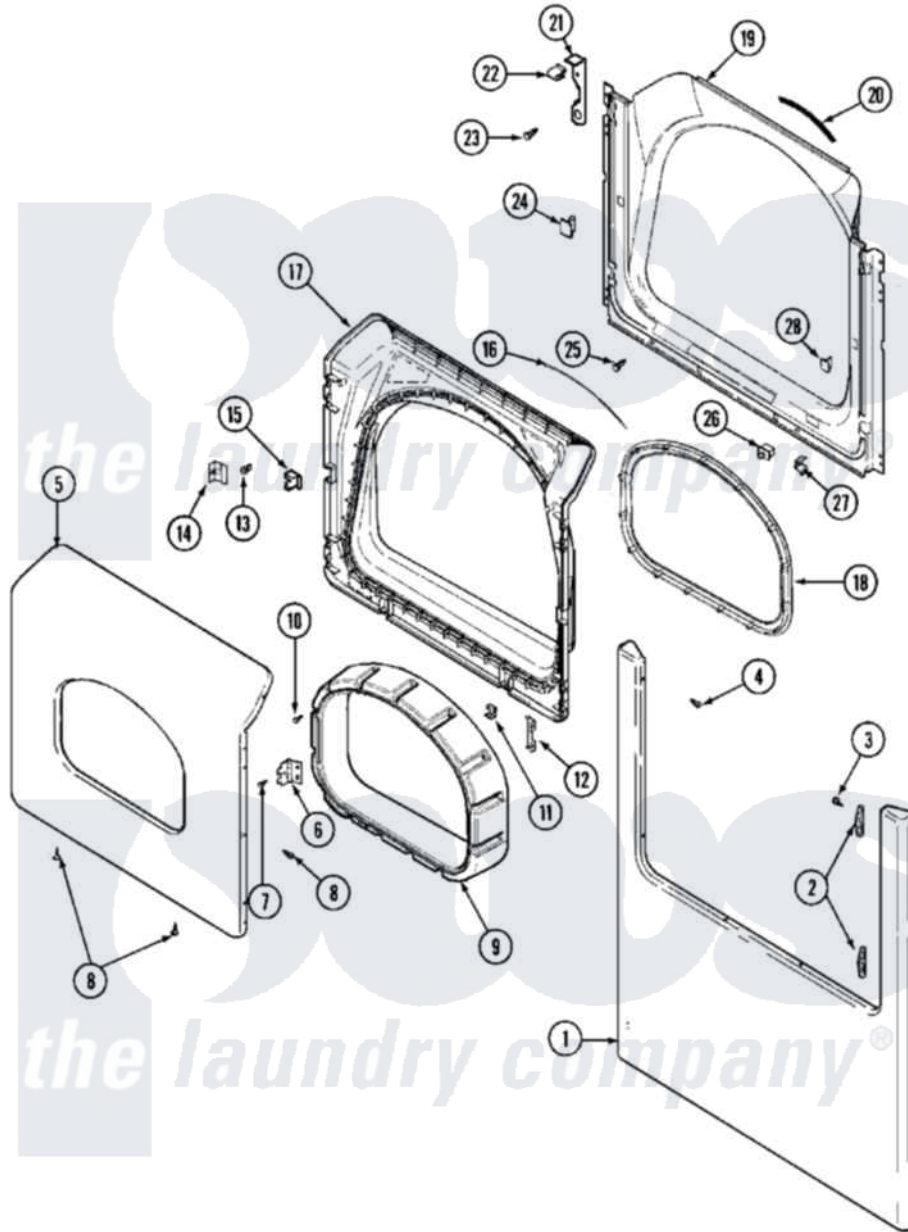

Maytag MLG15PDAWA 06 - DOOR (LOWER)

Maytag [Commercial Maytag MLG15PDAWA Dryer Parts](#) Parts Diagram 06 - DOOR (LOWER)
 Click on the part number to view part

| Item | Original Part Number | Replaced By | Status | Part Description |
|------|--------------------------|--------------------------|---------------|------------------------------|
| 001 | 22002242 | | Not Available | PANEL, FRONT (ALM) |
| " | 22002663 | | Not Available | PANEL, FRONT (BISQ) |
| " | 22002836 | | | Panel, Front |
| 002 | 33001764 | | | Cover, Hinge Hole |
| " | 33001765 | | | Cover, Hinge Hole |
| " | 33002349 | | | Cover, Hinge Hole |
| 003 | 33001846 | | | Screw, Hinge Hole Cover |
| 004 | 22002243 | | | Screw, Front Panel And Hinge |
| 005 | 33002028 | | | Door, Outer |
| " | NLA | | Not Available | (ALM) |
| 006 | 33001759 | | | Hinge, Door |
| 007 | 22002062 | 98006631 | | Screw |
| 008 | 22002063 | | | Screw No.8-18AB Wafer Head |
| " | 22002064 | 489355 | | Screw, 8 X 1/2 |
| " | 33002351 | | | Screw |
| 009 | 33002018 | 33002780 | | Door Tunnel W` Handle |