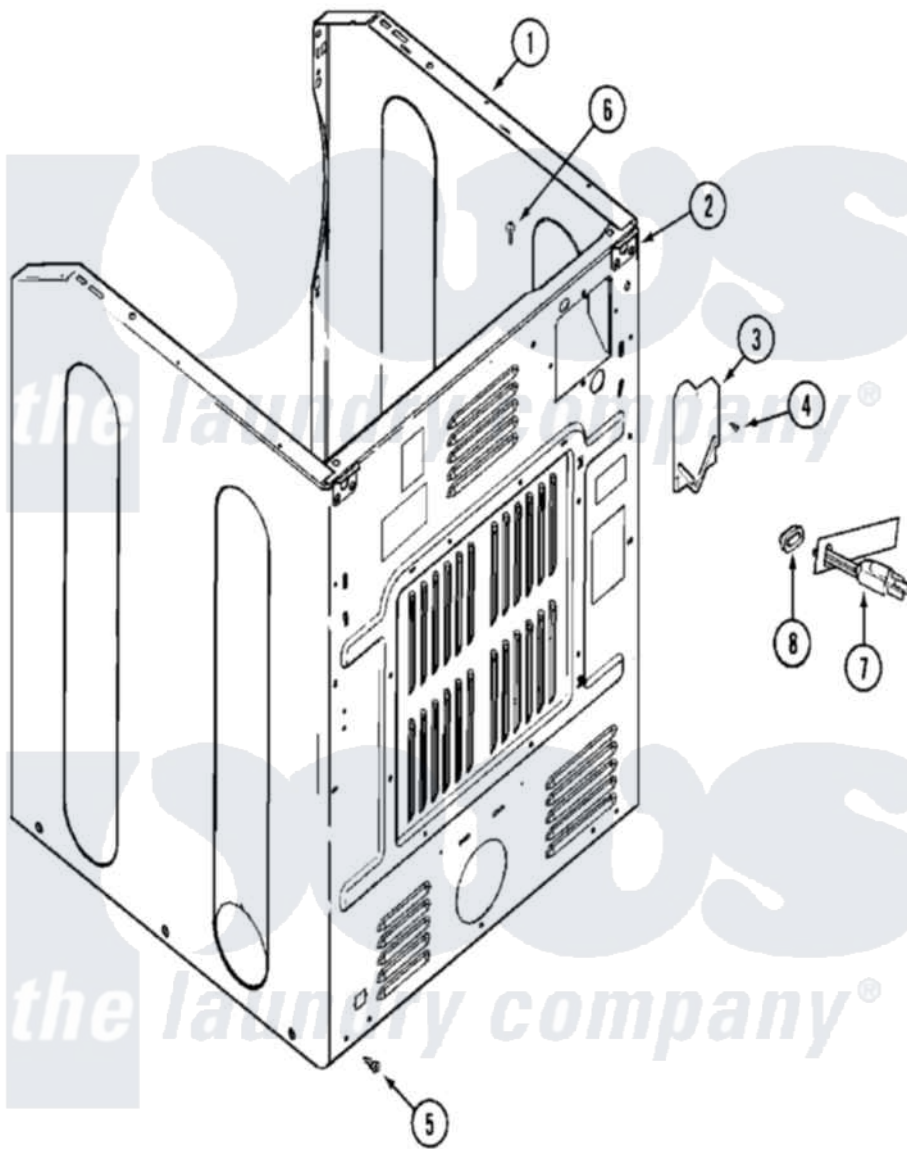

Maytag MLG15PDAWA 07 - CABINET-REAR

Maytag [Commercial Maytag MLG15PDAWA Dryer Parts](#) Parts Diagram 07 - CABINET-REAR
 Click on the part number to view part

Item	Original Part Number	Replaced By	Status	Part Description
001	NLA		Not Available	CABINET (WHT-LWR)
"	Y310376			Clip, Door Switch Harness
002	NLA		Not Available	BRACKET, CABINET HINGE (LWR)
003	33001795			Cover, Terminal Block
004	22001995			Screw Note: Screw, Tumbler Front And Shroud
005	22001995			Screw Note: Screw, Tumbler Front And Shroud
006	210186	3370225		Screw
007	208784	22003062		Cord, Power
008	211881			Grommet, Cord Part Not Used- Gas Models Only