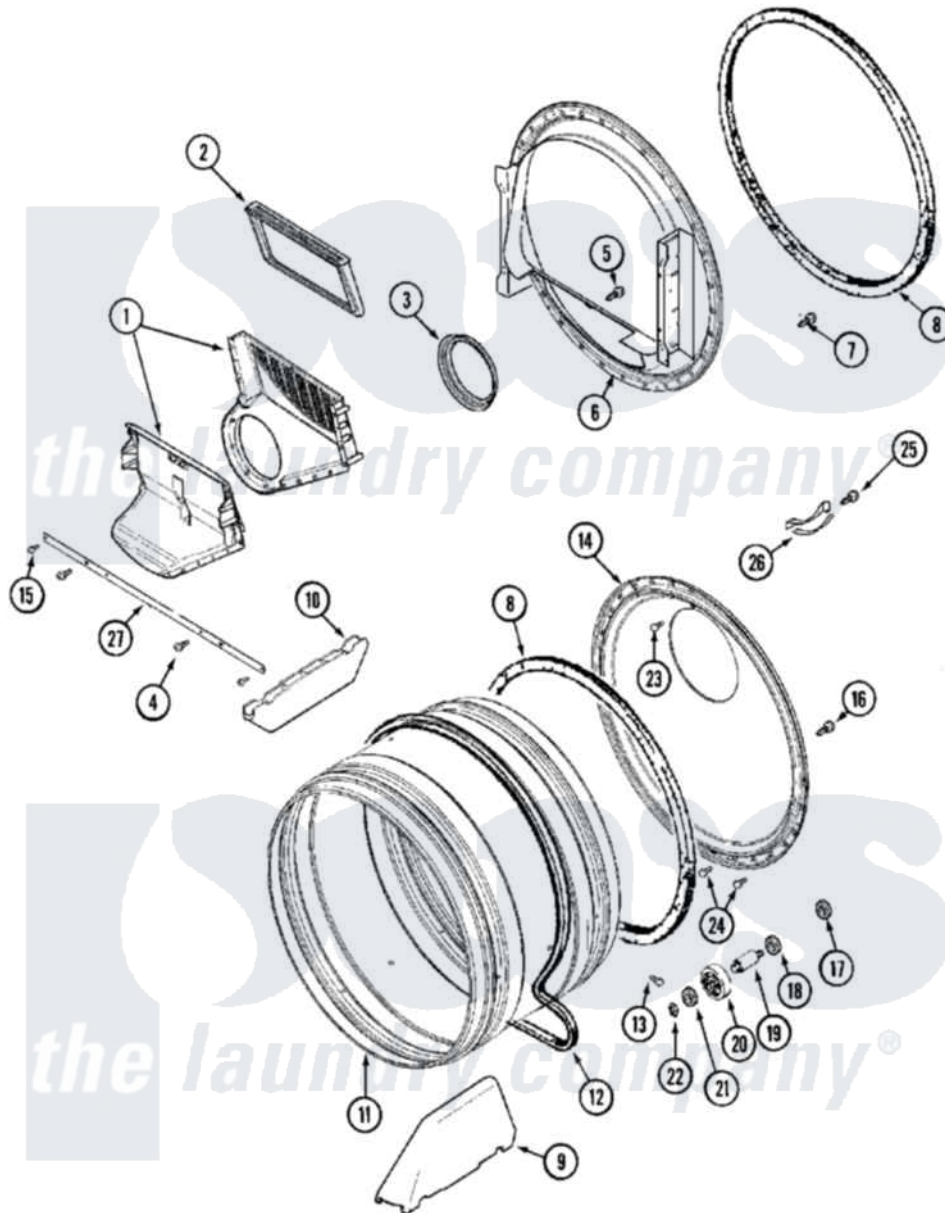

Maytag MLG15PDAWA 08 - TUMBLER

Maytag [Commercial Maytag MLG15PDAWA Dryer Parts](#) Parts Diagram 08 - TUMBLER
 Click on the part number to view part

Item	Original Part Number	Replaced By	Status	Part Description
001	33001799			Outlet Duct Assembly Note: Outlet Duct Assembly
002	33001804	33002790		Lint Filter
003	33001758	33002560		Seal, Blower
004	33001768			Screw, Shroud Note: Screw, Shroud And Outlet Duct
005	NLA		Not Available	SCREW, OUTLET DUCT
006	33001802			Front, Tumbler
007	33001855	33002917		Screw, No.10-16
008	33001807			Seal, Tumbler
009	33002032			Baffle
010	33001755			Baffle
011	33001794	33001889		Tumbler
012	33001777	33002535		V-Belt
013	33001788	33002973		Screw, No.9-15 X 1.00 Hx WS
014	33001801			Back, Tumbler
015	33001805			Screw Note: Screw, Tumbler

015

[22001995](#)

Front And Shroud

016

[22001995](#)

Screw Note: Screw, Tumbler
Front And Shroud

017

[33001443](#)

022

410233

[9703438](#)

Ring-Retrn

023

[210932](#)

Screw, No.8 X 9/16 Ctsk Note:
Screw, Inlet Duct

024

22001996

[3370225](#)

Screw

025

[210720](#)

Rivet, Bearing To Tumbler Fmt

026

[306508](#)