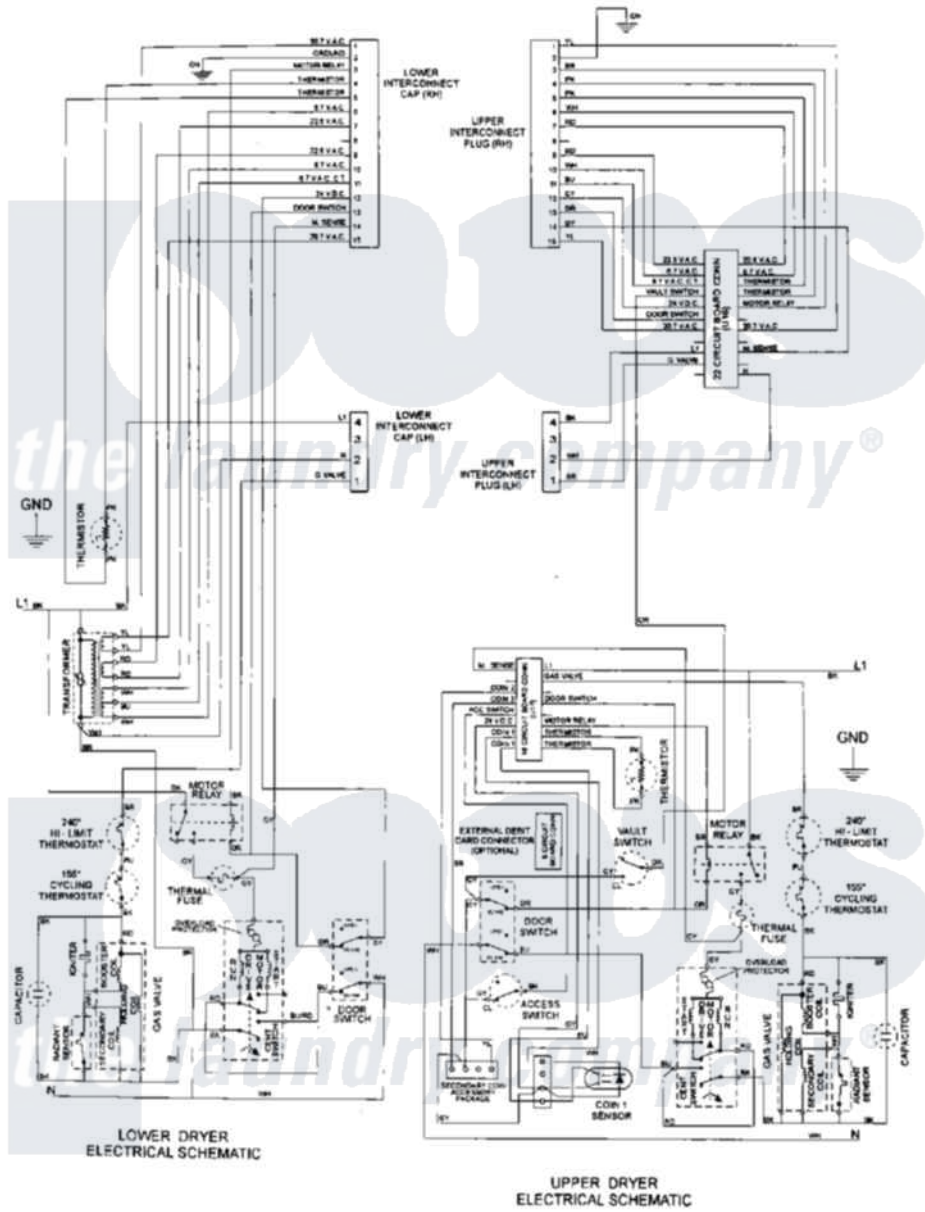

Maytag MLG15PDAWA 11 - WIRING INFORMATION

Maytag [Commercial Maytag MLG15PDAWA Dryer Parts](#) Parts Diagram 11 - WIRING INFORMATION
 Click on the part number to view part

Item	Original Part Number	Replaced By	Status	Part Description
001	NLA		Not Available	WIRING INFORMATION