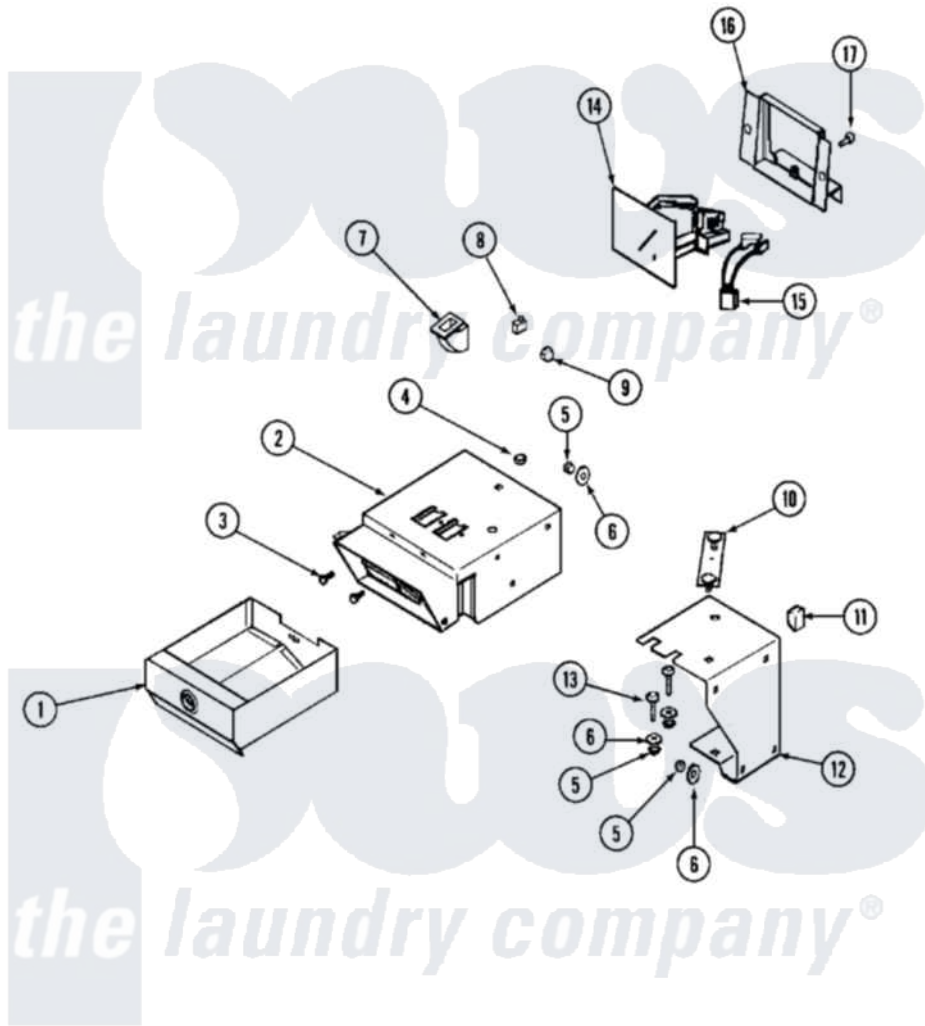

# Maytag MLG15PDAWQ 02 - CONTROL CENTER (UPPER)

Maytag Commercial Maytag MLG15PDAWQ Dryer Parts Parts Diagram 02 - CONTROL CENTER (UPPER)  
 Click on the part number to view part

Item	Original Part Number	Replaced By	Status	Part Description
001	33001984	<a href="#">Y33001983</a>		Box, Coin
"	33002443		Not Available	BOX, COIN (BSQ)
"	<a href="#">Y33001983</a>			Box, Coin
002	<a href="#">33001987</a>			(ALM)
"	33002444		Not Available	VAULT, COIN (BSQ)
"	<a href="#">Y33001986</a>			Vault, Coin
003	212707	<a href="#">3196385</a>		Screw
004	<a href="#">Y052740</a>	<a href="#">62739</a>		Nut, Lock
005	<a href="#">Y052734</a>			Nut, Carrage Bolts And Bracket
006	<a href="#">312535</a>			Washer, Vault Mounting Brk.
"	NLA		Not Available	WASHER, VAULT MOUNTING BRK.
007	<a href="#">314635</a>			Chute, Coin
008	<a href="#">33001250</a>			Switch, Vault And Service Door
009	NLA		Not Available	NUT, CAGE

010	22001810	Not Available	STRAP, MOUNTING
011	<a href="#">33001989</a>		Retainer, Vault Switch
012	<a href="#">33001990</a>		Bracket, Mounting Vault
013	<a href="#">33001991</a>		Bolt, Carriage
014	<a href="#">216200</a>		Face Plate Return Button
"	22001873	<a href="#">22004112</a>	Coin Drop Greenwald Us.25
"	<a href="#">22002144</a>		Single Faceplate
015	<a href="#">314665</a>		Screw, Switch Assembly
"	<a href="#">33001985</a>		Switch, Optic
016	<a href="#">33001992</a>		Bracket, Coin Drop Mount.
"	33001993	<a href="#">33001992</a>	Bracket, Coin Drop Mount.
"	<a href="#">33002445</a>		Bracket, Coin Drop Mount.
017	<a href="#">Y313561</a>		Screw---NA
"	<a href="#">910181</a>		Lockwasher, Terminal Block