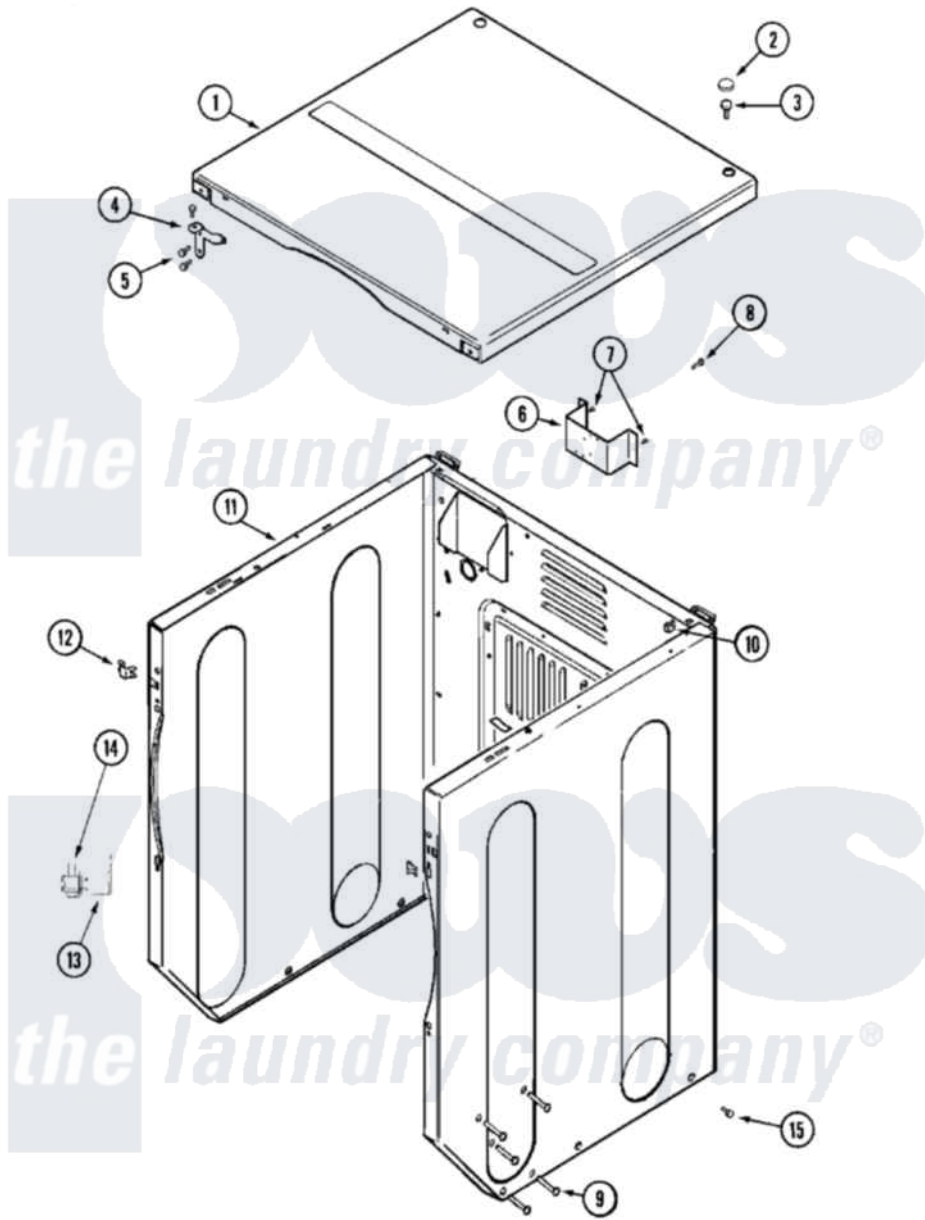

Maytag MLG15PDAWQ 03 - CABINET-FRONT (UPPER)

Maytag Commercial Maytag MLG15PDAWQ Dryer Parts Parts Diagram 03 - CABINET-FRONT (UPPER)
 Click on the part number to view part

Item	Original Part Number	Replaced By	Status	Part Description
001	33002124			Cover, Top
"	NLA		Not Available	(ALM)
002	33001997			Plug, Hole
003	22001883	214354		Screw, Top Cover To Cabnt.
004	33001998			Bracket, Top Cover
"	33001999			Bracket, Top Cover
005	22001995			Screw Note: Screw, Tumbler Front And Shroud
006	NLA		Not Available	BRACKET, TERMINAL BLOCK---NA
007	22001995			Screw Note: Screw, Tumbler Front And Shroud
008	NLA		Not Available	SCREW, GROUND LUG
009	NLA		Not Available	WASHER, GROUND LUG
010	22001502			Fastener, U-NUt
011	22003646			Cabinet Assembly-Upr
"	NLA		Not Available	CABINET (WHT)

012	33001980		Fastener, Access Panel
013	Y313561		Screw---NA
"	33002002		Bracket, Switch
"	Y310632	1163839	Screw
014	206824	W10133335	Relay, Motor
"	Y251119	3177991	Screw
015	213007		Xfor Cabinet See Cabinet, Back
016	33001991		Bolt, Carriage