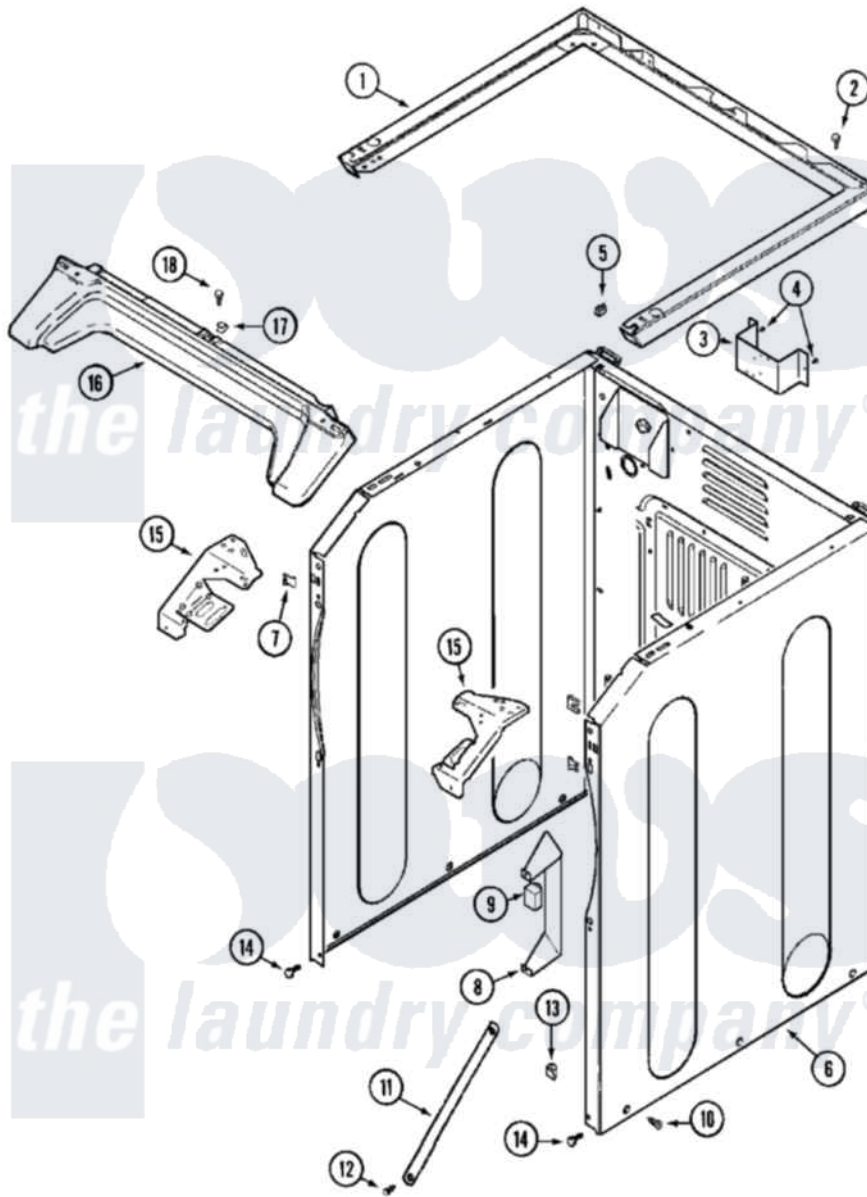

# Maytag MLG15PDAWQ 04 - CABINET-FRONT (LOWER)

Maytag Commercial Maytag MLG15PDAWQ Dryer Parts Parts Diagram 04 - CABINET-FRONT (LOWER)  
 Click on the part number to view part

Item	Original Part Number	Replaced By	Status	Part Description
001	33002005	<a href="#">33002963</a>		Support, Weld Assembly
"	33002446	<a href="#">22004153</a>		Support We
"	NLA		Not Available	(ALM)
002	22001883	<a href="#">214354</a>		Screw, Top Cover To Cabnt.
003	NLA		Not Available	BRACKET, TERMINAL BLOCK---NA
004	<a href="#">22001995</a>			Screw Note: Screw, Tumbler Front And Shroud
005	<a href="#">22001502</a>			Fastener, U-NUt
006	<a href="#">22003639</a>			Cabinet Assembly
"	NLA		Not Available	CABINET ASSY. (WHT)
007	<a href="#">22002049</a>			Clip Note: Clip, Front Panel
008	<a href="#">Y313561</a>			Screw---NA
"	<a href="#">314627</a>			Bracket, Relays
"	Y310632	<a href="#">1163839</a>		Screw
009	206824	<a href="#">W10133335</a>		Relay, Motor
"	Y251119	<a href="#">3177991</a>		Screw

010	<a href="#">213007</a>		Xfor Cabinet See Cabinet, Back
011	22002259	<a href="#">22002767</a>	Brace, Cross
012	<a href="#">22001995</a>		Screw Note: Screw, Tumbler Front And Shroud
013	<a href="#">Y310376</a>		Clip, Door Switch Harness
014	<a href="#">22001995</a>		Screw Note: Screw, Tumbler Front And Shroud
015	<a href="#">33002009</a>		Bracket, Corner
"	33002010	<a href="#">33002473</a>	Bracket, Corner
016	<a href="#">22002664</a>		COVER, ACCESS (BSQ)
"	<a href="#">33002011</a>		Cover, Access
"	<a href="#">33002012</a>		Cover, Access
017	<a href="#">33002013</a>		Fastener Clip, Access Cover
018	<a href="#">22001995</a>		Screw Note: Screw, Tumbler Front And Shroud
019	<a href="#">33002054</a>		Wire Harness, Main
020	<a href="#">33001989</a>		Retainer, Vault Switch