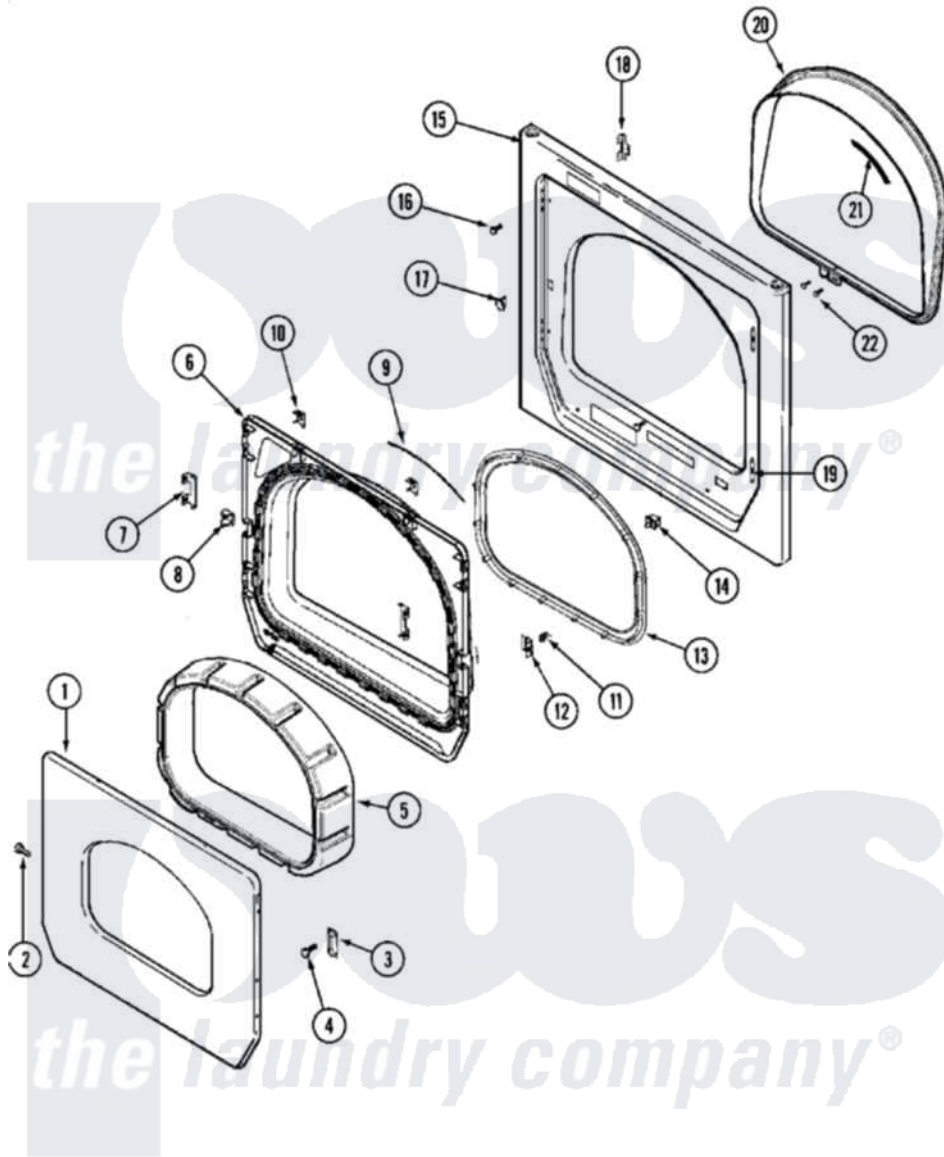

# Maytag MLG15PDAWQ 05 - DOOR (UPPER)

Maytag [Commercial Maytag MLG15PDAWQ Dryer Parts](#) Parts Diagram 05 - DOOR (UPPER)  
 Click on the part number to view part

| Item | Original Part Number     | Replaced By              | Status        | Part Description             |
|------|--------------------------|--------------------------|---------------|------------------------------|
| 001  | <a href="#">33002015</a> |                          |               | Door, Outer                  |
| "    | NLA                      |                          | Not Available | DOOR, OUTER (ALM)            |
| 002  | <a href="#">22002063</a> |                          |               | Screw No.8-18AB Wafer Head   |
| "    | 22002064                 | <a href="#">489355</a>   |               | Screw, 8 X 1/2               |
| "    | <a href="#">33002351</a> |                          |               | Screw                        |
| 003  | <a href="#">33002017</a> |                          |               | Hinge, Door                  |
| 004  | 22002062                 | <a href="#">98006631</a> |               | Screw                        |
| 005  | 22002300                 | <a href="#">9740848</a>  |               | Screw, Mixing Valve Mounting |
| "    | 33002018                 | <a href="#">33002780</a> |               | Door Tunnel W` Handle        |
| "    | 33002019                 | <a href="#">33002781</a> |               | Door Tunne                   |
| 006  | <a href="#">33002020</a> |                          |               | Door, Inner W/Seal           |
| "    | <a href="#">33002575</a> |                          |               | Door, Inner W/Seal           |
| 007  | <a href="#">22002038</a> |                          |               | Clip, Door                   |
| 008  | <a href="#">33001763</a> |                          |               | Plug, Inner Door             |
| 009  | <a href="#">33002094</a> |                          |               | Seal, Door                   |
| 010  | <a href="#">22002039</a> |                          |               | Clip, Door                   |