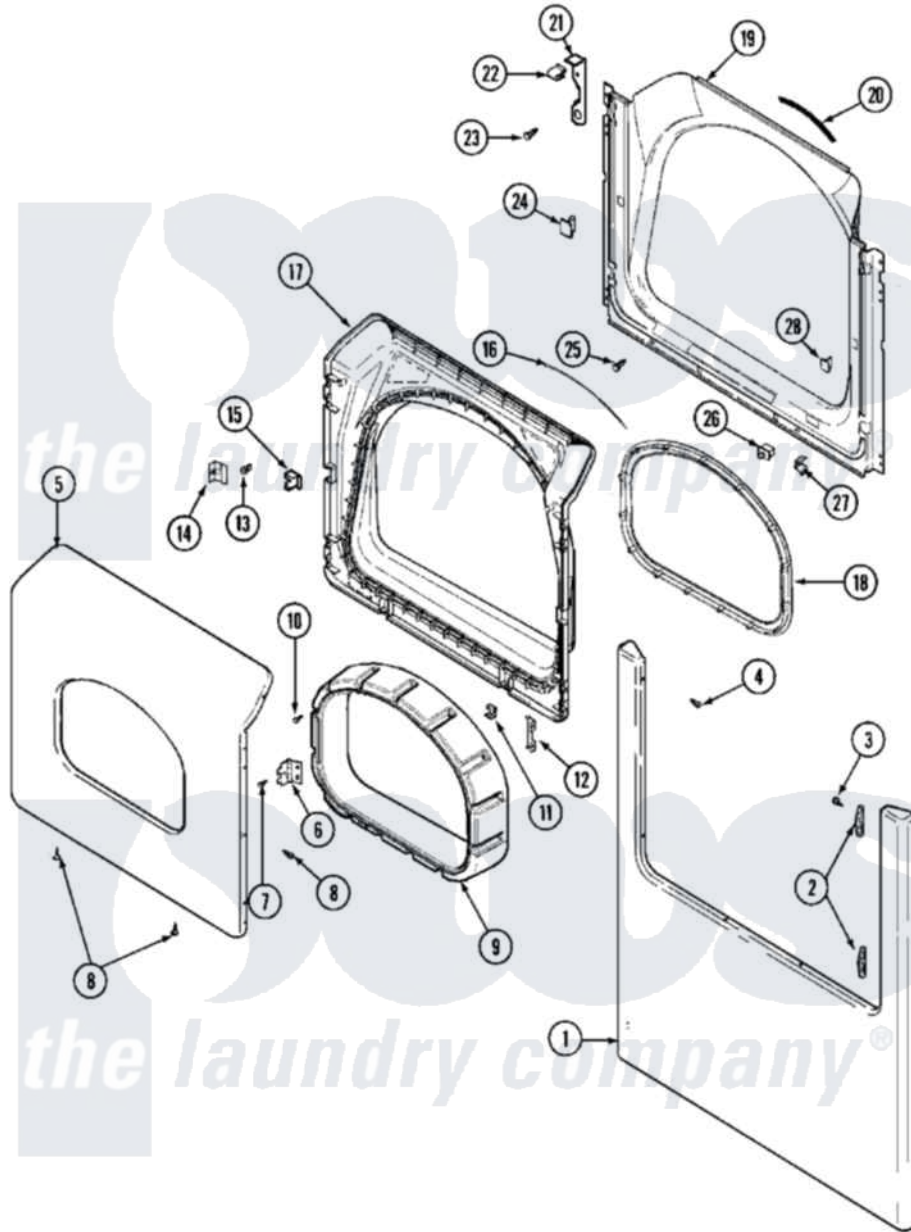

# Maytag MLG15PDAWQ 06 - DOOR (LOWER)

Maytag [Commercial Maytag MLG15PDAWQ Dryer Parts](#) Parts Diagram 06 - DOOR (LOWER)  
 Click on the part number to view part

Item	Original Part Number	Replaced By	Status	Part Description
001	22002242		Not Available	PANEL, FRONT (ALM)
"	22002663		Not Available	PANEL, FRONT (BISQ)
"	<a href="#">22002836</a>			Panel, Front
002	<a href="#">33001764</a>			Cover, Hinge Hole
"	<a href="#">33001765</a>			Cover, Hinge Hole
"	<a href="#">33002349</a>			Cover, Hinge Hole
003	<a href="#">33001846</a>			Screw, Hinge Hole Cover
004	<a href="#">22002243</a>			Screw, Front Panel And Hinge
005	<a href="#">33002028</a>			Door, Outer
"	NLA		Not Available	(ALM)
006	<a href="#">33001759</a>			Hinge, Door
007	22002062	<a href="#">98006631</a>		Screw
008	<a href="#">22002063</a>			Screw No.8-18AB Wafer Head
"	22002064	<a href="#">489355</a>		Screw, 8 X 1/2
"	<a href="#">33002351</a>			Screw
009	33002018	<a href="#">33002780</a>		Door Tunnel W` Handle