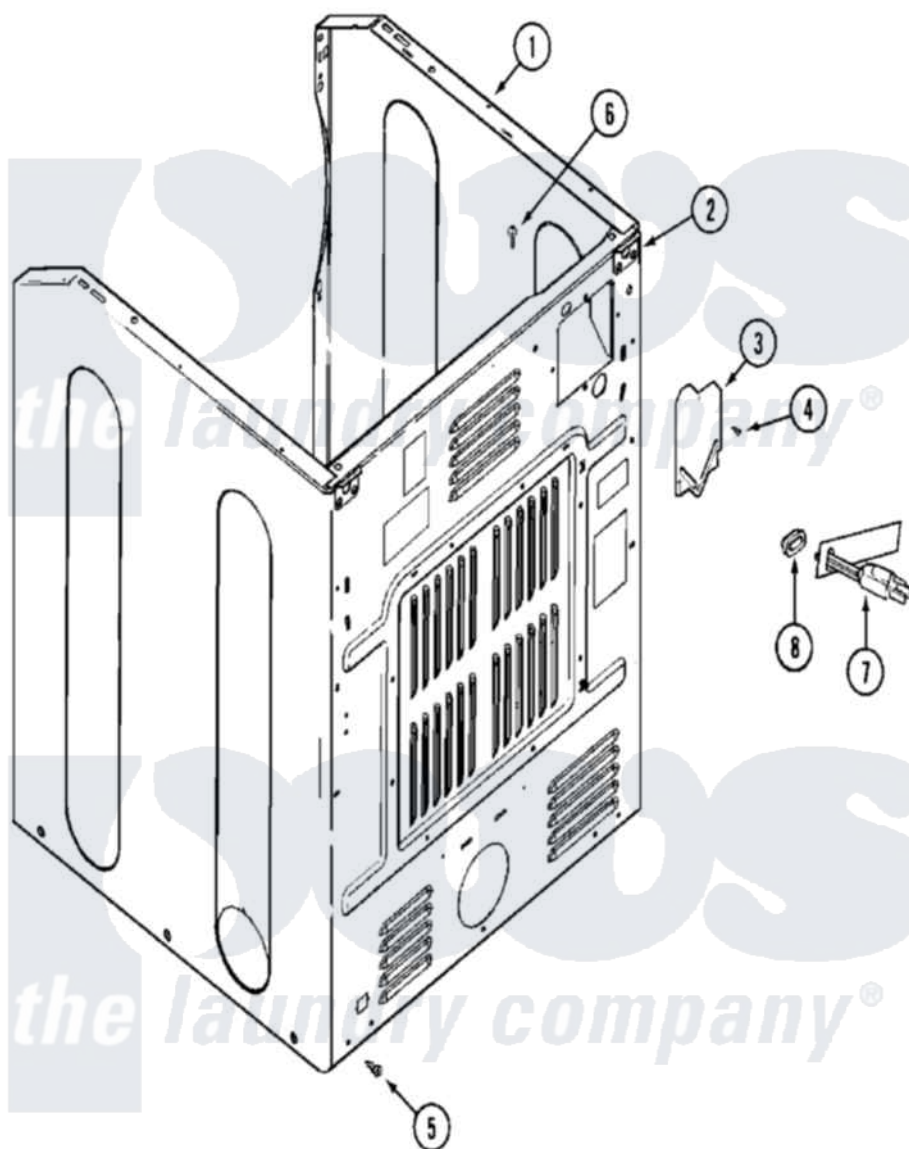

Maytag MLG15PDAWQ 07 - CABINET-REAR

Maytag [Commercial Maytag MLG15PDAWQ Dryer Parts](#) Parts Diagram 07 - CABINET-REAR
 Click on the part number to view part

Item	Original Part Number	Replaced By	Status	Part Description
001	NLA		Not Available	CABINET (WHT-LWR)
"	Y310376			Clip, Door Switch Harness
002	NLA		Not Available	BRACKET, CABINET HINGE (LWR)
003	33001795			Cover, Terminal Block
004	22001995			Screw Note: Screw, Tumbler Front And Shroud
005	22001995			Screw Note: Screw, Tumbler Front And Shroud
006	210186	3370225		Screw
007	208784	22003062		Cord, Power
008	211881			Grommet, Cord Part Not Used- Gas Models Only