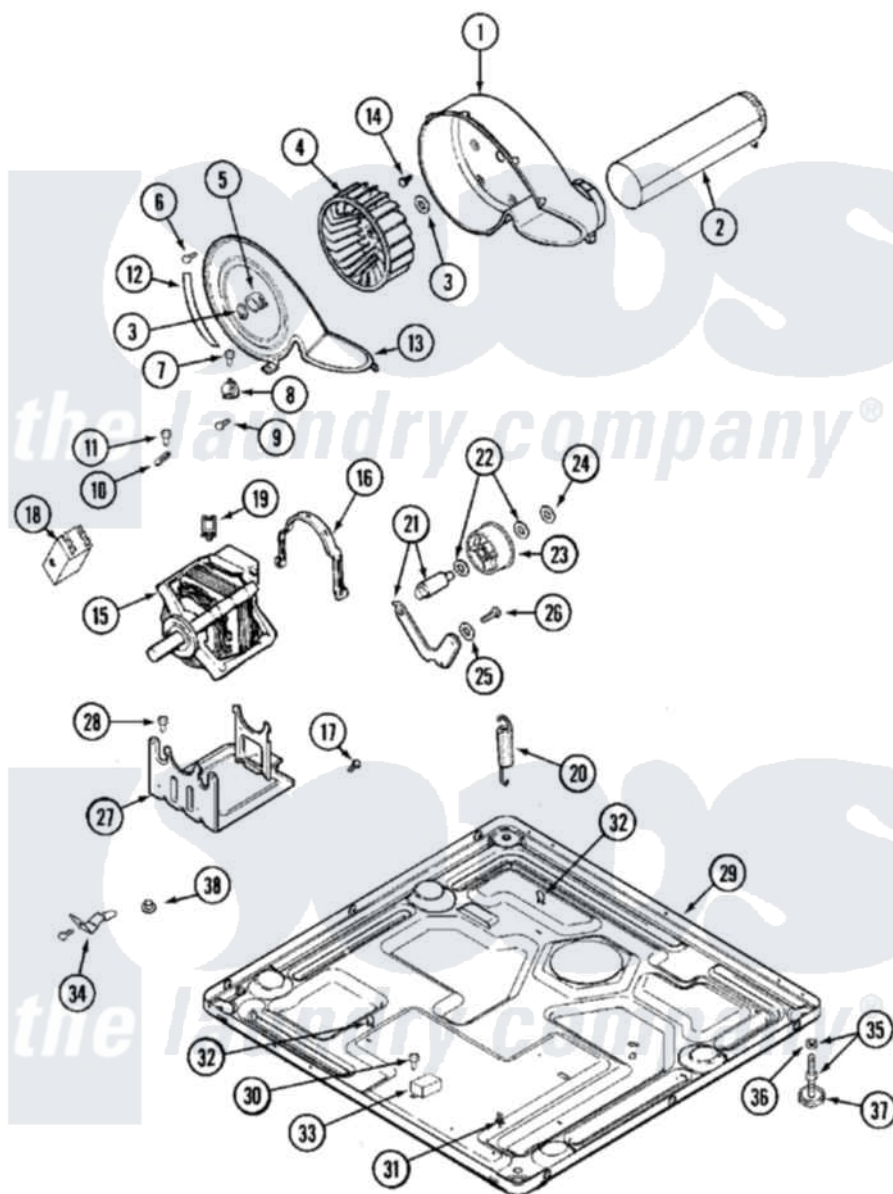

Maytag MLG15PDAWQ 10 - MOTOR DRIVE

Maytag Commercial Maytag MLG15PDAWQ Dryer Parts Parts Diagram 10 - MOTOR DRIVE
 Click on the part number to view part

Item	Original Part Number	Replaced By	Status	Part Description
001	33001789			Housing, Blower
002	22001995			Screw Note: Screw, Tumbler Front And Shroud
"	33001800			Duct Assembly, Exhaust
003	410233	9703438		Ring-Retrn
004	33001790			Wheel, Blower
005	312967			Clamp, Blower Housing
006	33001855	33002917		Screw, No.10-16
007	Y313561			Screw---NA
008	307208			Thermistor, Temp. Control
"	33303391			Thermostat, Cycling
009	22001996	3370225		Screw
010	33001762			Fuse, Thermal
011	NLA		Not Available	SCREW, THERMAL CUT-OFF
012	NLA		Not Available	SEAL, BLOWER COVER
013	33001796	33002711		Cover, Blower Housing
014	314818	1163839		Screw