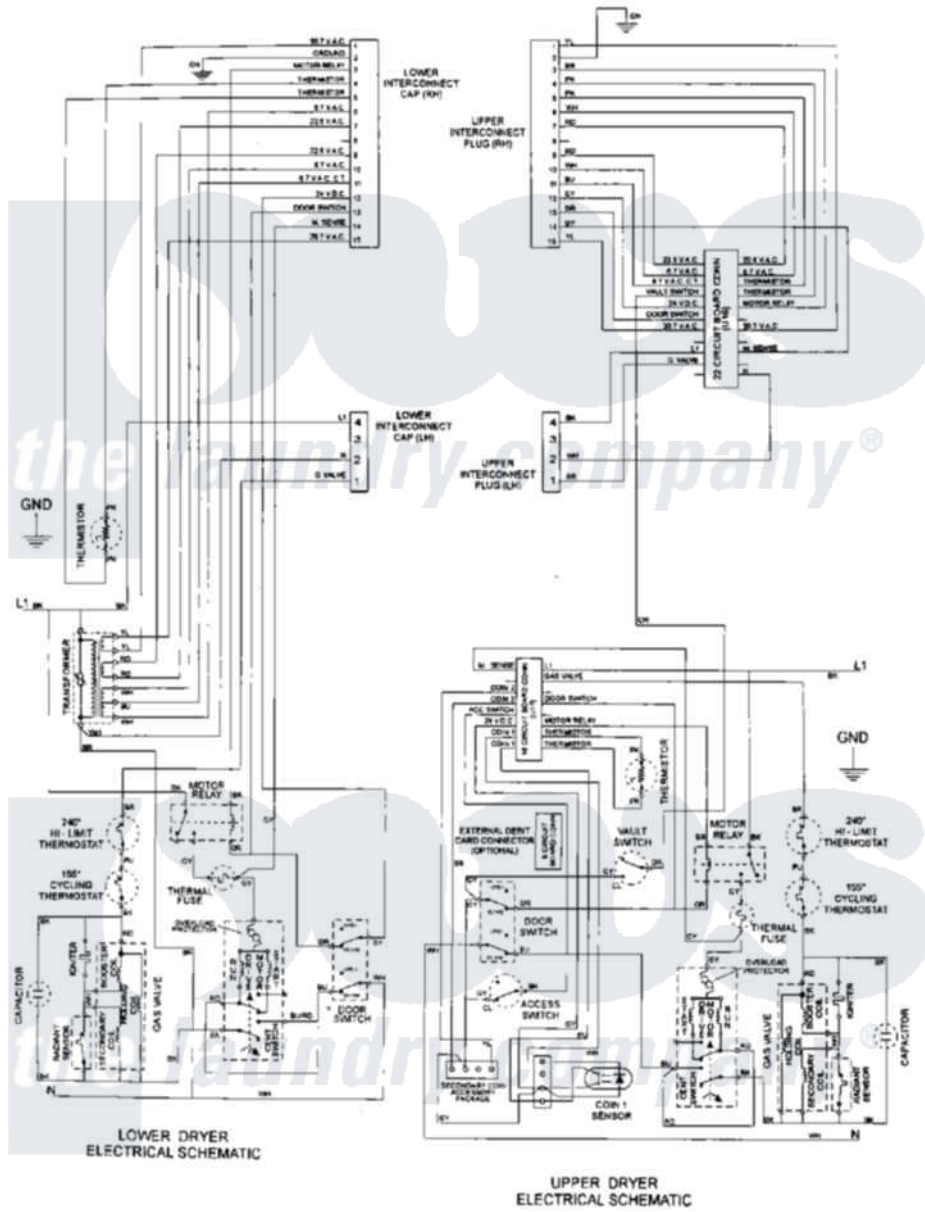

Maytag MLG15PDAWQ 11 - WIRING INFORMATION

Maytag [Commercial Maytag MLG15PDAWQ Dryer Parts](#) Parts Diagram 11 - WIRING INFORMATION
 Click on the part number to view part

Item	Original Part Number	Replaced By	Status	Part Description
001	NLA		Not Available	WIRING INFORMATION