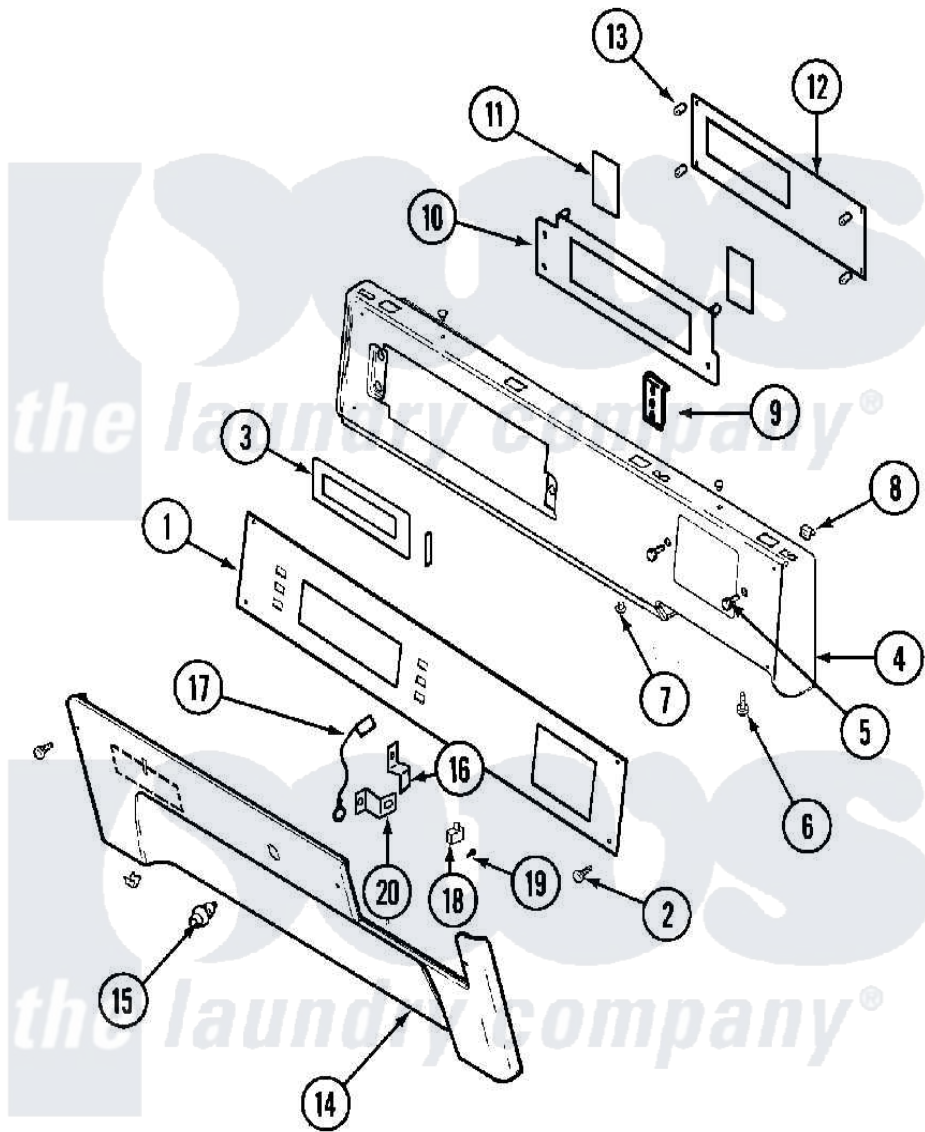

Maytag MLG15PDAWW 01 - CONTROL PANEL (UPPER)

Maytag Commercial Maytag MLG15PDAWW Dryer Parts Parts Diagram 01 - CONTROL PANEL (UPPER)
 Click on the part number to view part

Item	Original Part Number	Replaced By	Status	Part Description
001	33001974		Not Available	OVERLAY, CONTROL PANEL
002	215506			Screw, Control Panel Overlay
003	33001209			Cover, Display
004	33001975	22002457		Panel- Con
"	33001976	33002377		Panel, Control
"	33002003			Fastener Clip, Control Panel
"	33002377			Panel, Control
005	22002062	98006631		Screw
"	910186	99002757		Screw
006	215506			Screw, Control Panel Overlay
007	33001132	33002342		Plug, Sifht Hole
"	33001168		Not Available	PLUG, SIGHT HOLE (ALM)
"	33002342			Plug, Sifht Hole
008	33001977			Fastener, Control Panel
009	33001156			Button, Control
010	33001201			Plate, Control Mounting

011	33001200	33002449	Switch, Membrane
012	33001747	33002605	Circuit Board Assembly
013	33001204		Stand-Off, Ccontrol Board
"	912077		Locknut, Reader Harness
014	215506		Screw, Control Panel Overlay
"	33001978		Panel, Access
"	33001979	33001978	Panel, Access
"	33001980		Fastener, Access Panel
"	33002004		Clip, Fastener
"	NLA	Not Available	(BSQ)
015	Y206081	W10116737	Lock
016	213750	W10133266	Cam-Lock
017	33001981		Wire, Ground
018	33002117	208042	Switch, Sensor
019	912012	3400409	Screw
020	33001982		Bracket, Switch Mounting
021	33002052		Wire Harness, Main
022	33002060		Bracket, Security
023	22001995		Screw Note: Screw, Tumbler Front And Shroud
"	NLA	Not Available	NUT, SECURITY