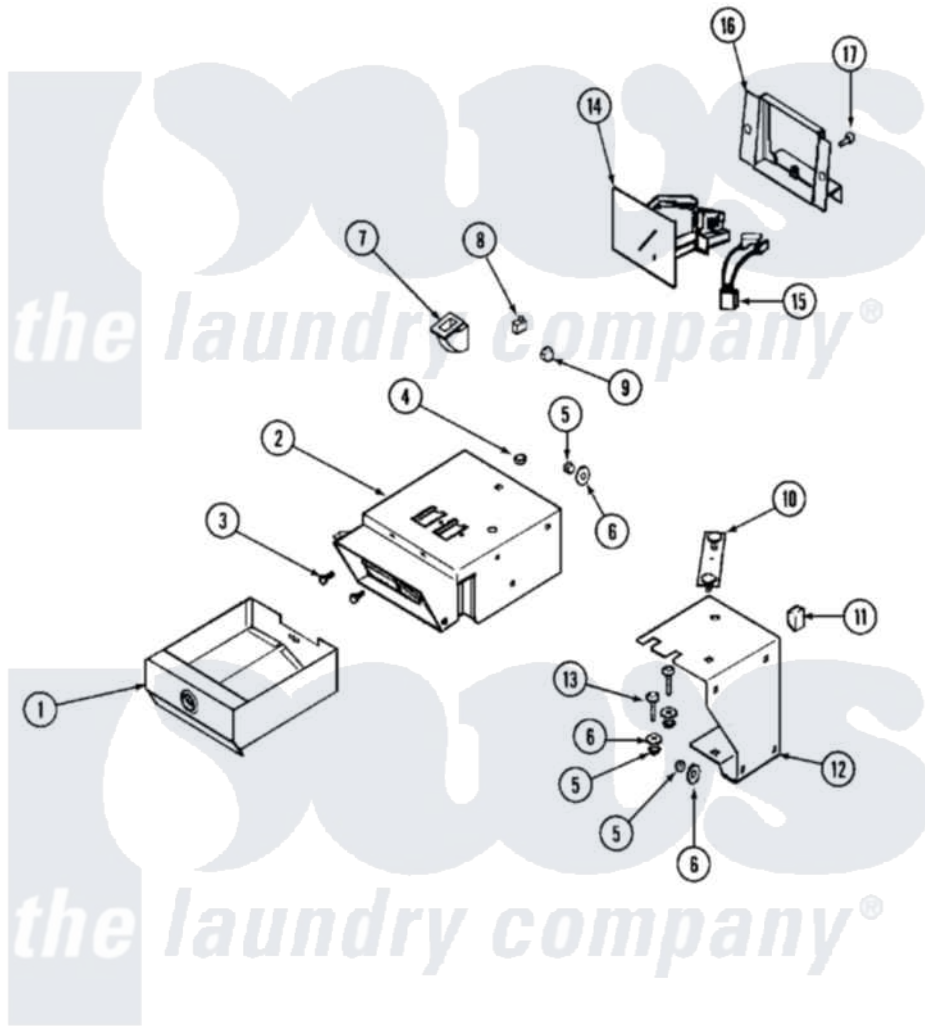

Maytag MLG15PDAWW 02 - CONTROL CENTER (UPPER)

Maytag [Commercial Maytag MLG15PDAWW Dryer Parts](#) Parts Diagram 02 - CONTROL CENTER (UPPER)
 Click on the part number to view part

Item	Original Part Number	Replaced By	Status	Part Description
001	33001984	Y33001983		Box, Coin
"	33002443		Not Available	BOX, COIN (BSQ)
"	Y33001983			Box, Coin
002	33001987			(ALM)
"	33002444		Not Available	VAULT, COIN (BSQ)
"	Y33001986			Vault, Coin
003	212707	3196385		Screw
004	Y052740	62739		Nut, Lock
005	Y052734			Nut, Carrage Bolts And Bracket
006	312535			Washer, Vault Mounting Brk.
"	NLA		Not Available	WASHER, VAULT MOUNTING BRK.
007	314635			Chute, Coin
008	33001250			Switch, Vault And Service Door
009	NLA		Not Available	NUT, CAGE

010	22001810	Not Available	STRAP, MOUNTING
011	33001989		Retainer, Vault Switch
012	33001990		Bracket, Mounting Vault
013	33001991		Bolt, Carriage
014	216200		Face Plate Return Button
"	22001873	22004112	Coin Drop Greenwald Us.25
"	22002144		Single Faceplate
015	314665		Screw, Switch Assembly
"	33001985		Switch, Optic
016	33001992		Bracket, Coin Drop Mount.
"	33001993	33001992	Bracket, Coin Drop Mount.
"	33002445		Bracket, Coin Drop Mount.
017	Y313561		Screw----NA
"	910181		Lockwasher, Terminal Block