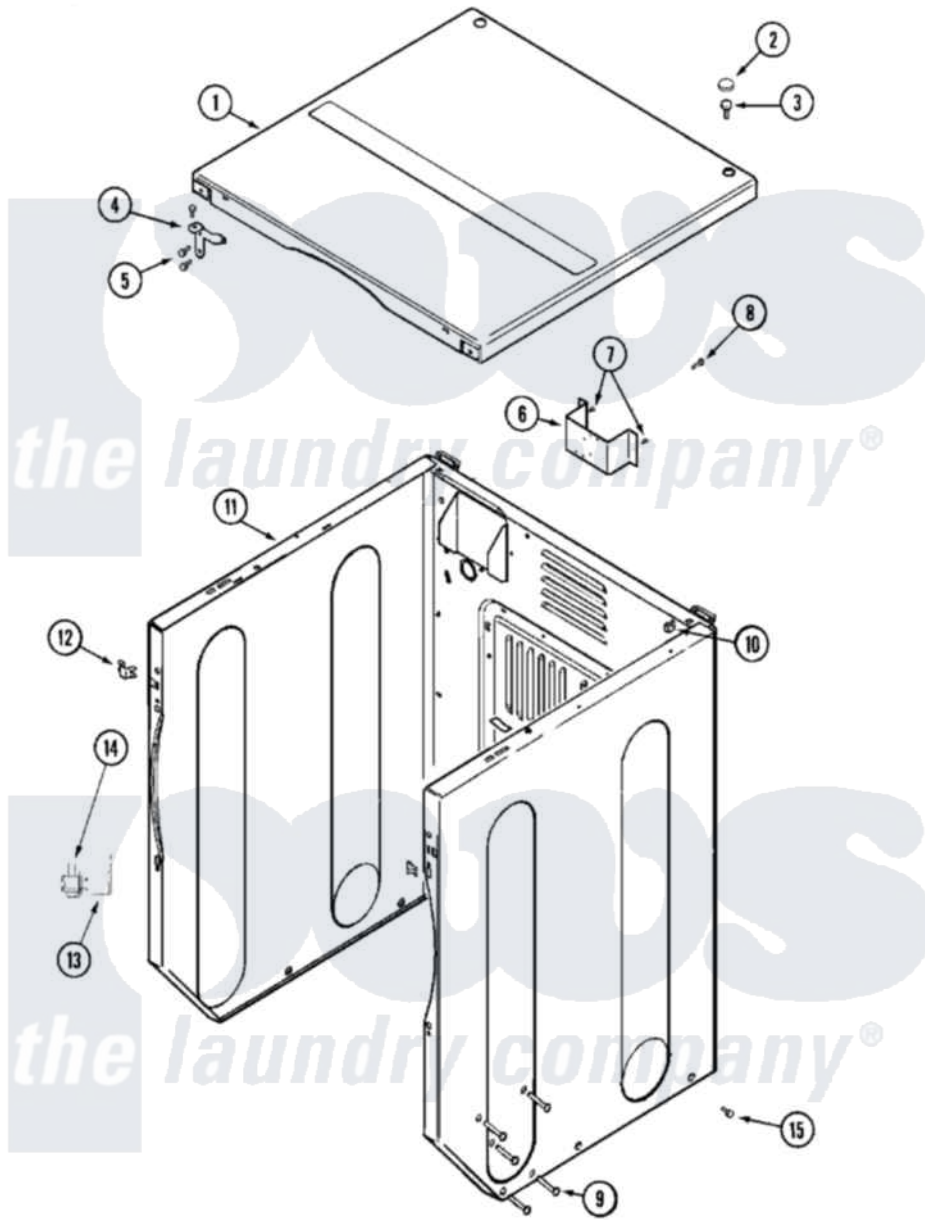

Maytag MLG15PDAWW 03 - CABINET-FRONT (UPPER)

Maytag Commercial Maytag MLG15PDAWW Dryer Parts Parts Diagram 03 - CABINET-FRONT (UPPER)
 Click on the part number to view part

Item	Original Part Number	Replaced By	Status	Part Description
001	33002124			Cover, Top
"	NLA		Not Available	(ALM)
002	33001997			Plug, Hole
003	22001883	214354		Screw, Top Cover To Cabnt.
004	33001998			Bracket, Top Cover
"	33001999			Bracket, Top Cover
005	22001995			Screw Note: Screw, Tumbler Front And Shroud
006	NLA		Not Available	BRACKET, TERMINAL BLOCK---NA
007	22001995			Screw Note: Screw, Tumbler Front And Shroud
008	NLA		Not Available	SCREW, GROUND LUG
009	NLA		Not Available	WASHER, GROUND LUG
010	22001502			Fastener, U-NUt
011	22003646			Cabinet Assembly-Upr
"	NLA		Not Available	CABINET (WHT)

012	33001980		Fastener, Access Panel
013	Y313561		Screw---NA
"	33002002		Bracket, Switch
"	Y310632	1163839	Screw
014	206824	W10133335	Relay, Motor
"	Y251119	3177991	Screw
015	213007		Xfor Cabinet See Cabinet, Back
016	33001991		Bolt, Carriage