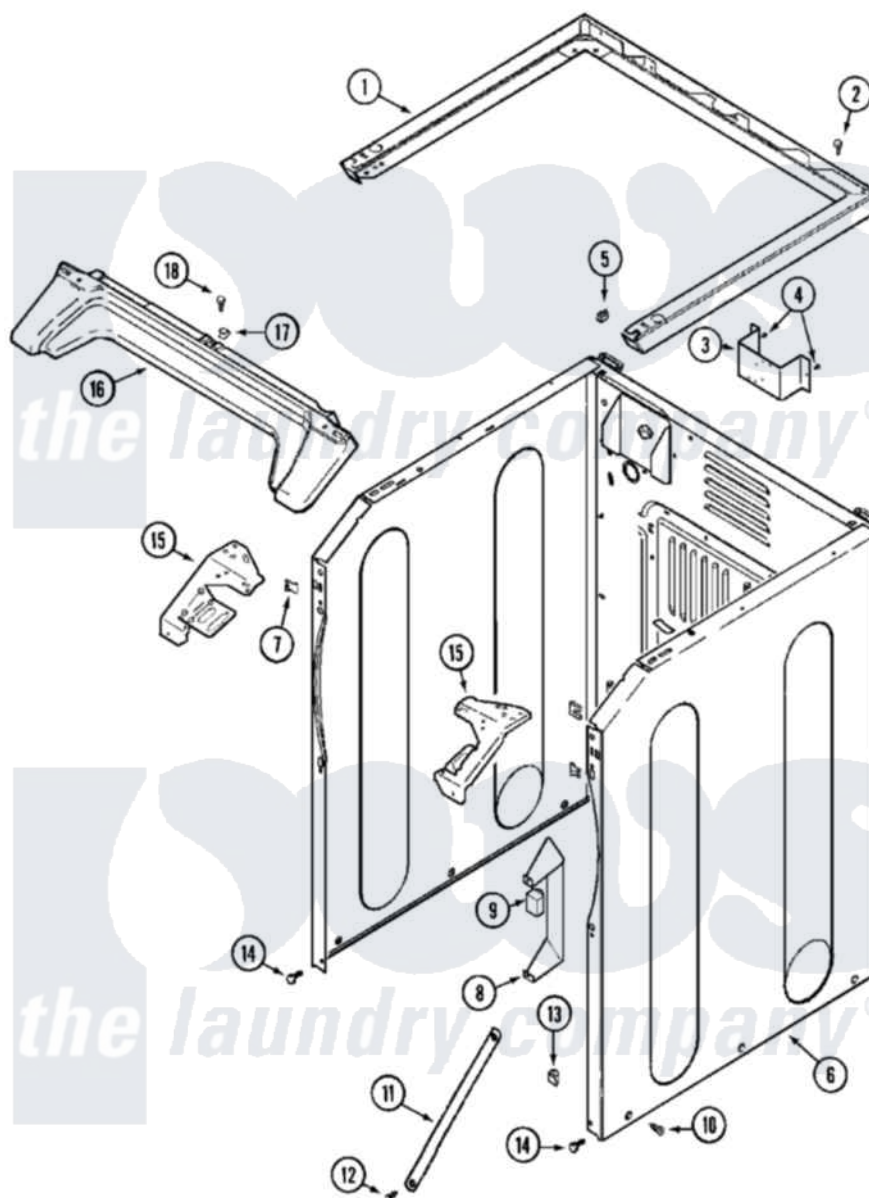

# Maytag MLG15PDAWW 04 - CABINET-FRONT (LOWER)

Maytag Commercial Maytag MLG15PDAWW Dryer Parts Parts Diagram 04 - CABINET-FRONT (LOWER)  
 Click on the part number to view part

Item	Original Part Number	Replaced By	Status	Part Description
001	33002005	<a href="#">33002963</a>		Support, Weld Assembly
"	33002446	<a href="#">22004153</a>		Support We
"	NLA		Not Available	(ALM)
002	22001883	<a href="#">214354</a>		Screw, Top Cover To Cabnt.
003	NLA		Not Available	BRACKET, TERMINAL BLOCK---NA
004	<a href="#">22001995</a>			Screw Note: Screw, Tumbler Front And Shroud
005	<a href="#">22001502</a>			Fastener, U-NUt
006	<a href="#">22003639</a>			Cabinet Assembly
"	NLA		Not Available	CABINET ASSY. (WHT)
007	<a href="#">22002049</a>			Clip Note: Clip, Front Panel
008	<a href="#">Y313561</a>			Screw---NA
"	<a href="#">314627</a>			Bracket, Relays
"	Y310632	<a href="#">1163839</a>		Screw
009	206824	<a href="#">W10133335</a>		Relay, Motor
"	Y251119	<a href="#">3177991</a>		Screw

010	<a href="#">213007</a>		Xfor Cabinet See Cabinet, Back
011	22002259	<a href="#">22002767</a>	Brace, Cross
012	<a href="#">22001995</a>		Screw Note: Screw, Tumbler Front And Shroud
013	<a href="#">Y310376</a>		Clip, Door Switch Harness
014	<a href="#">22001995</a>		Screw Note: Screw, Tumbler Front And Shroud
015	<a href="#">33002009</a>		Bracket, Corner
"	33002010	<a href="#">33002473</a>	Bracket, Corner
016	<a href="#">22002664</a>		COVER, ACCESS (BSQ)
"	<a href="#">33002011</a>		Cover, Access
"	<a href="#">33002012</a>		Cover, Access
017	<a href="#">33002013</a>		Fastener Clip, Access Cover
018	<a href="#">22001995</a>		Screw Note: Screw, Tumbler Front And Shroud
019	<a href="#">33002054</a>		Wire Harness, Main
020	<a href="#">33001989</a>		Retainer, Vault Switch