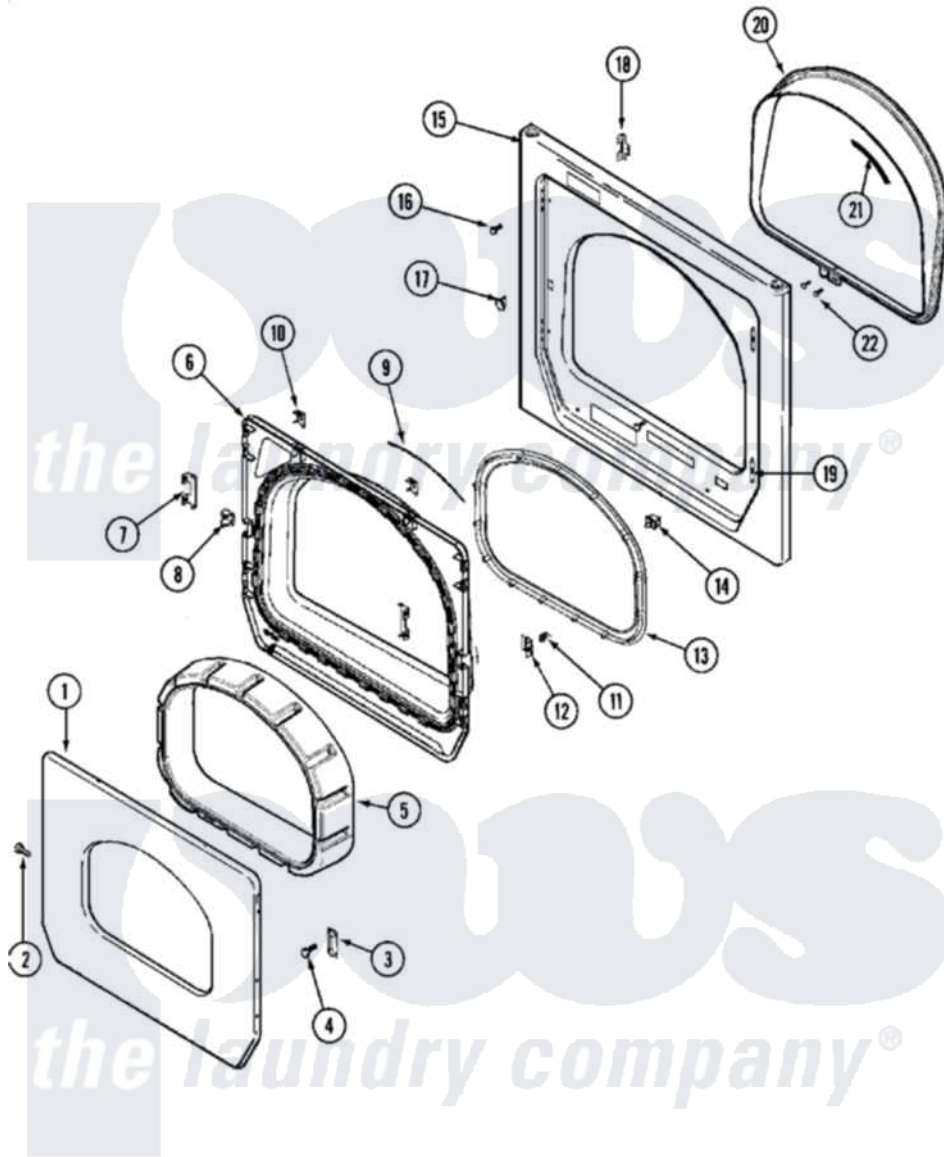

Maytag MLG15PDAWW 05 - DOOR (UPPER)

Maytag [Commercial Maytag MLG15PDAWW Dryer Parts](#) Parts Diagram 05 - DOOR (UPPER)
 Click on the part number to view part

Item	Original Part Number	Replaced By	Status	Part Description
001	33002015			Door, Outer
"	NLA		Not Available	DOOR, OUTER (ALM)
002	22002063			Screw No.8-18AB Wafer Head
"	22002064	489355		Screw, 8 X 1/2
"	33002351			Screw
003	33002017			Hinge, Door
004	22002062	98006631		Screw
005	22002300	9740848		Screw, Mixing Valve Mounting
"	33002018	33002780		Door Tunnel W` Handle
"	33002019	33002781		Door Tunne
006	33002020			Door, Inner W/Seal
"	33002575			Door, Inner W/Seal
007	22002038			Clip, Door
008	33001763			Plug, Inner Door
009	33002094			Seal, Door
010	22002039			Clip, Door

011	33001761		Strike, Door
012	33001793		Bracket, Strike
013	33002022	33002607	Lens, Door
"	33002607		Lens, Door
014	33002038		Switch, Door
015	33001711	33002936	Medallion-
"	33002051		Not Available
			SCREW, FRONT PANEL
"	33002130	33002081	Panel, Front
"	33002131		Not Available
			PANEL, FRONT (ALM)
"	33002381		Not Available
			PANEL, FRONT (BSQ)
016	33001486	98008544	Screw
017	33001791	306436	Door Latch Kit--W
018	33002025		Twin Speednut
019	33001175		Cover, Hinge Hole
"	33001176		Cover, Hinge Hole
"	33002343		Not Available
			COVER, HINGE HOLE (BSQ)
020	33002026		Extension, Tumbler Front
021	33001767		Seal, Shroud
022	33001855	33002917	Screw, No.10-16