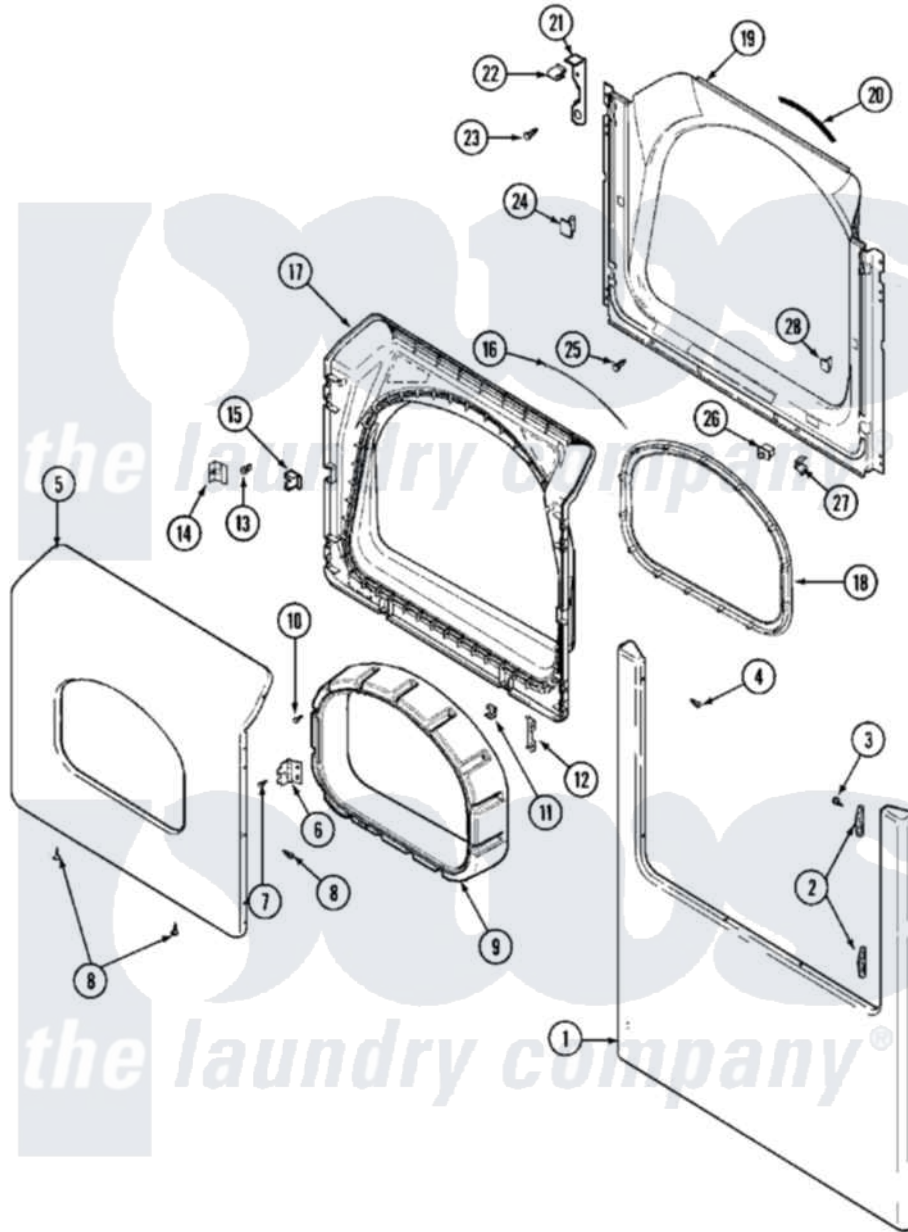

Maytag MLG15PDAWW 06 - DOOR (LOWER)

Maytag [Commercial Maytag MLG15PDAWW Dryer Parts](#) Parts Diagram 06 - DOOR (LOWER)
 Click on the part number to view part

Item	Original Part Number	Replaced By	Status	Part Description
001	22002242		Not Available	PANEL, FRONT (ALM)
"	22002663		Not Available	PANEL, FRONT (BISQ)
"	22002836			Panel, Front
002	33001764			Cover, Hinge Hole
"	33001765			Cover, Hinge Hole
"	33002349			Cover, Hinge Hole
003	33001846			Screw, Hinge Hole Cover
004	22002243			Screw, Front Panel And Hinge
005	33002028			Door, Outer
"	NLA		Not Available	(ALM)
006	33001759			Hinge, Door
007	22002062	98006631		Screw
008	22002063			Screw No.8-18AB Wafer Head
"	22002064	489355		Screw, 8 X 1/2
"	33002351			Screw
009	33002018	33002780		Door Tunnel W` Handle

"	33002019	33002781	Door Tunne
010	22002300	9740848	Screw, Mixing Valve Mounting
011	22002039		Clip, Door
012	22002038		Clip, Door
013	33001761		Strike, Door
014	33001793		Bracket, Strike
015	33001763		Plug, Inner Door
016	33002094		Seal, Door
017	33002030		Door, Inner
"	33002031		(LWR-ALM)
018	33002022	33002607	Lens, Door
019	33002033		Shroud
"	NLA	Not Available	(ALM)
020	33001767		Seal, Shroud
021	22002991		Kit, Access Cover Hook
022	33002037		Fastener, Access Cover Hook
023	22001995		Screw Note: Screw, Tumbler Front And Shroud
024	33001791	306436	Door Latch Kit--W
025	33001768		Screw, Shroud Note: Screw, Shroud And Outlet Duct
026	33002038		Switch, Door
027	33001760		Bracket, Hinge
028	Y304578	LA-1003	Door Catch Kit