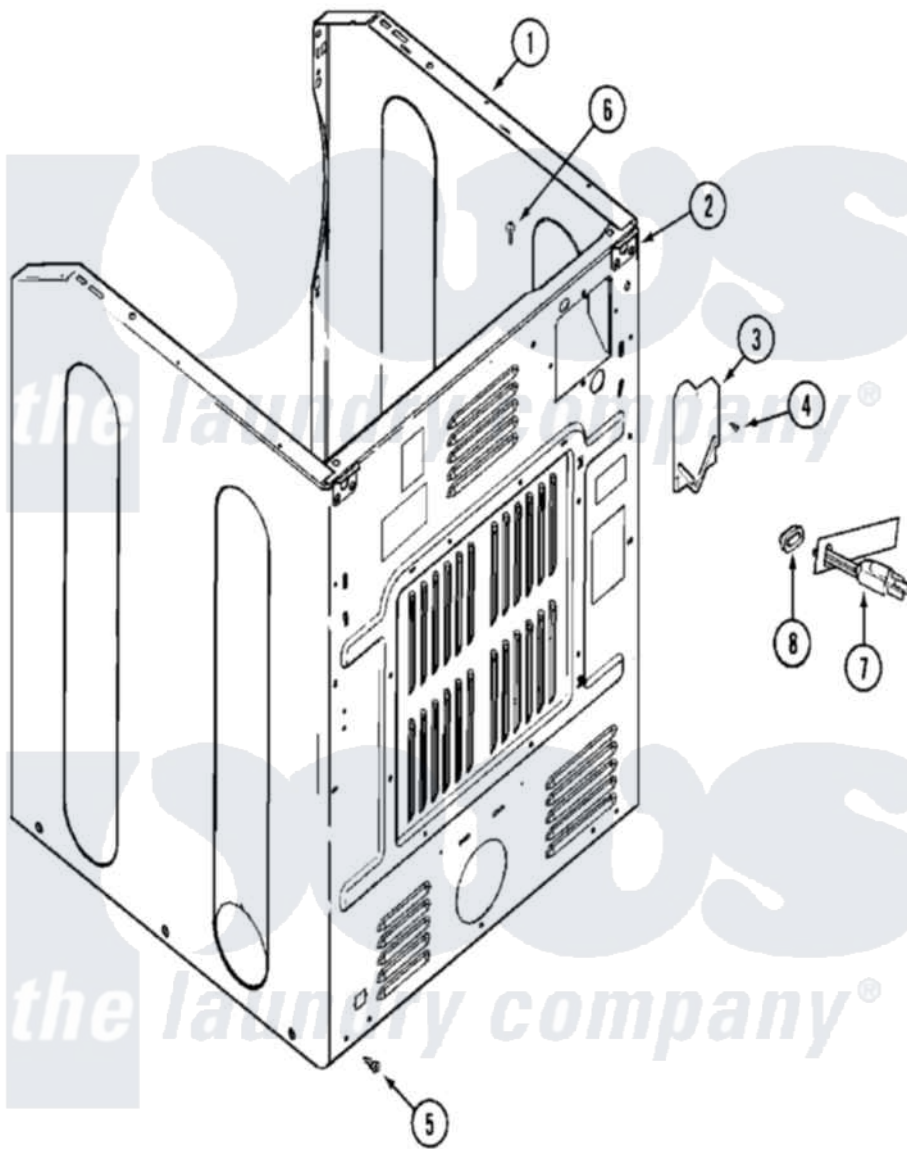

Maytag MLG15PDAWW 07 - CABINET-REAR

Maytag [Commercial Maytag MLG15PDAWW Dryer Parts](#) Parts Diagram 07 - CABINET-REAR
 Click on the part number to view part

Item	Original Part Number	Replaced By	Status	Part Description
001	NLA		Not Available	CABINET (WHT-LWR)
"	Y310376			Clip, Door Switch Harness
002	NLA		Not Available	BRACKET, CABINET HINGE (LWR)
003	33001795			Cover, Terminal Block
004	22001995			Screw Note: Screw, Tumbler Front And Shroud
005	22001995			Screw Note: Screw, Tumbler Front And Shroud
006	210186	3370225		Screw
007	208784	22003062		Cord, Power
008	211881			Grommet, Cord Part Not Used- Gas Models Only