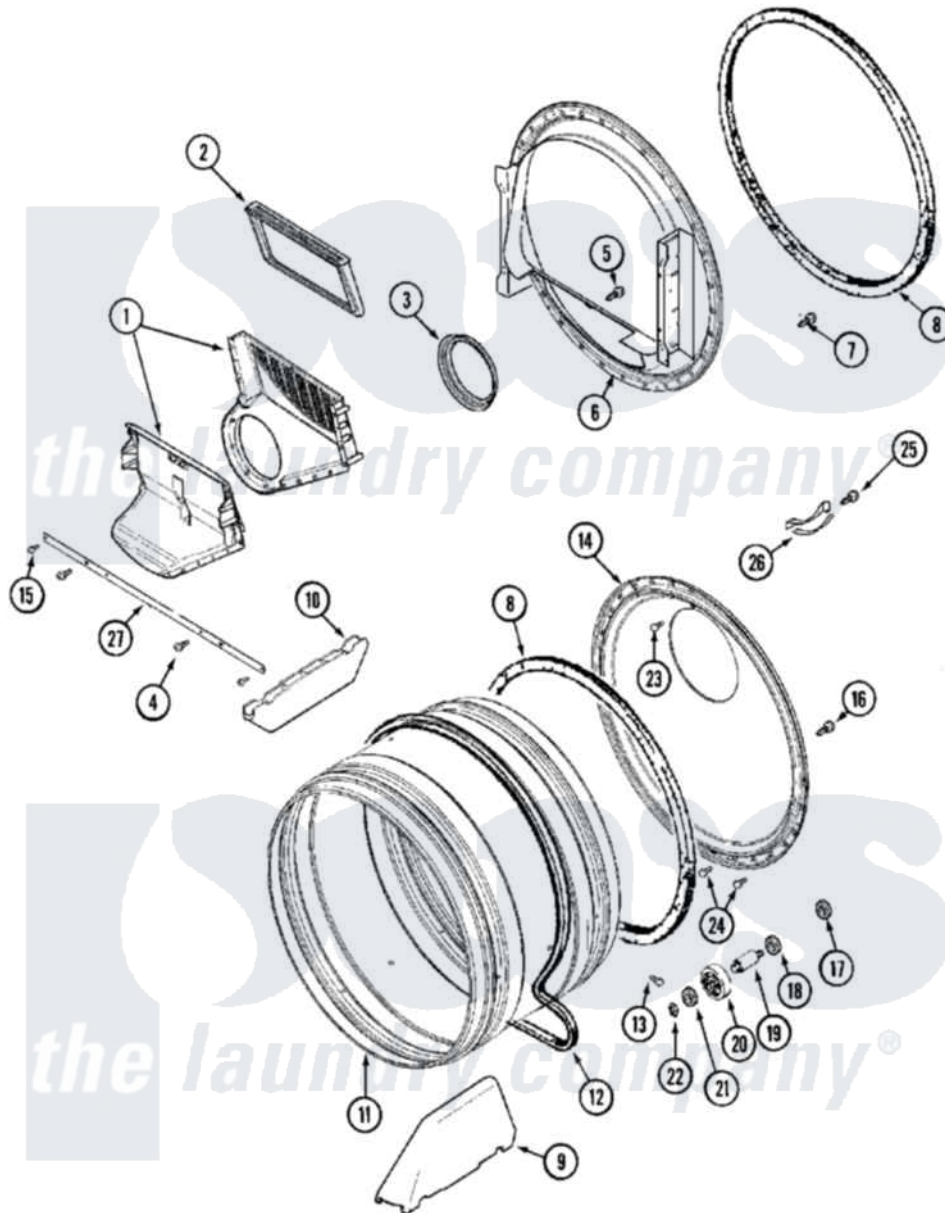

Maytag MLG15PDAWW 08 - TUMBLER

Maytag [Commercial Maytag MLG15PDAWW Dryer Parts](#) Parts Diagram 08 - TUMBLER
 Click on the part number to view part

Item	Original Part Number	Replaced By	Status	Part Description
001	33001799			Outlet Duct Assembly Note: Outlet Duct Assembly
002	33001804	33002790		Lint Filter
003	33001758	33002560		Seal, Blower
004	33001768			Screw, Shroud Note: Screw, Shroud And Outlet Duct
005	NLA		Not Available	SCREW, OUTLET DUCT
006	33001802			Front, Tumbler
007	33001855	33002917		Screw, No.10-16
008	33001807			Seal, Tumbler
009	33002032			Baffle
010	33001755			Baffle
011	33001794	33001889		Tumbler
012	33001777	33002535		V-Belt
013	33001788	33002973		Screw, No.9-15 X 1.00 Hx WS
014	33001801			Back, Tumbler
015	33001805			Screw Note: Screw, Tumbler

015

[22001995](#)

Front And Shroud

016

[22001995](#)

Screw Note: Screw, Tumbler
Front And Shroud

017

[33001443](#)

022

410233

[9703438](#)

Ring-Retrn

023

[210932](#)

Screw, No.8 X 9/16 Ctsk Note:
Screw, Inlet Duct

024

22001996

[3370225](#)

Screw

025

[210720](#)

Rivet, Bearing To Tumbler Fmt

026

[306508](#)