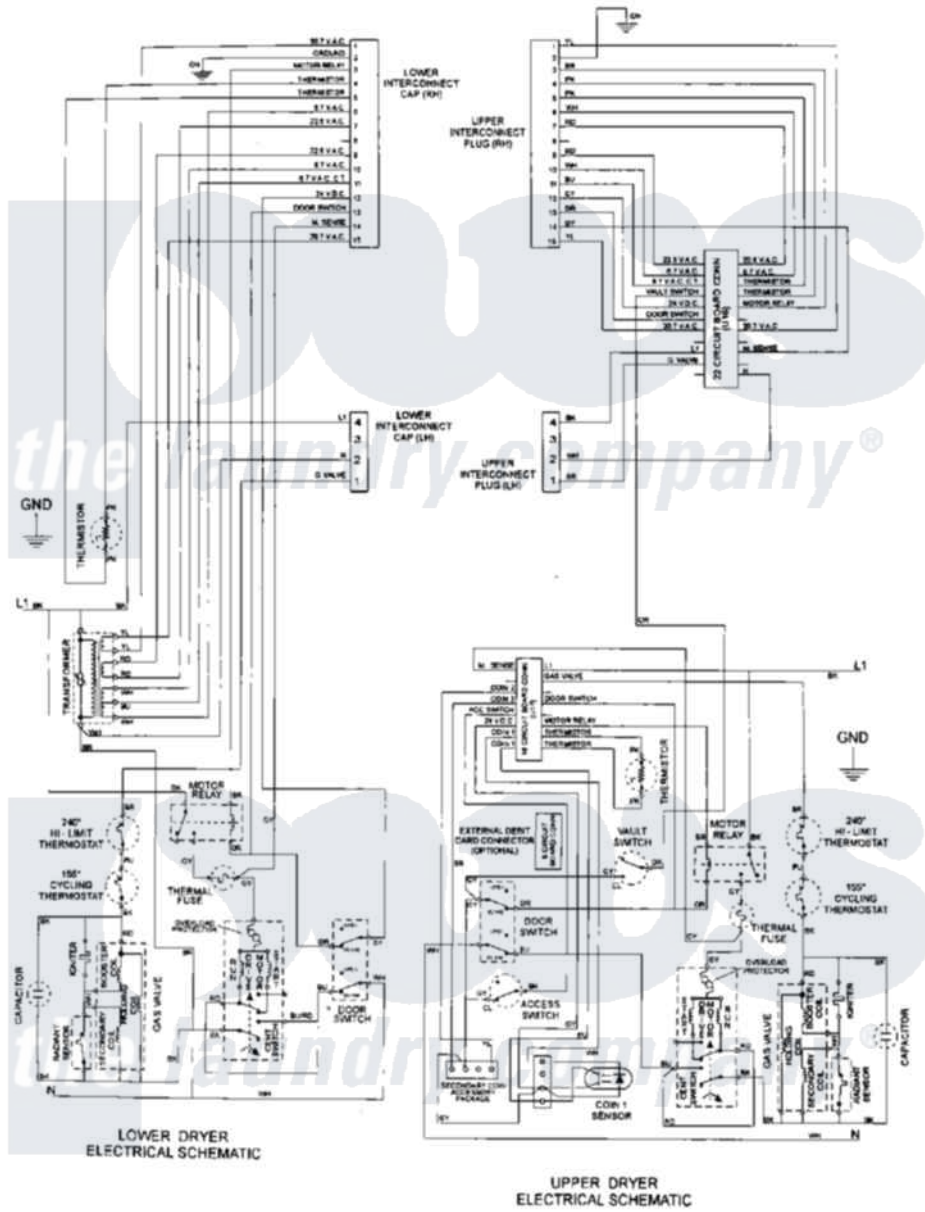

Maytag MLG15PDAWW 11 - WIRING INFORMATION

Maytag [Commercial Maytag MLG15PDAWW Dryer Parts](#) Parts Diagram 11 - WIRING INFORMATION
 Click on the part number to view part

Item	Original Part Number	Replaced By	Status	Part Description
001	NLA		Not Available	WIRING INFORMATION