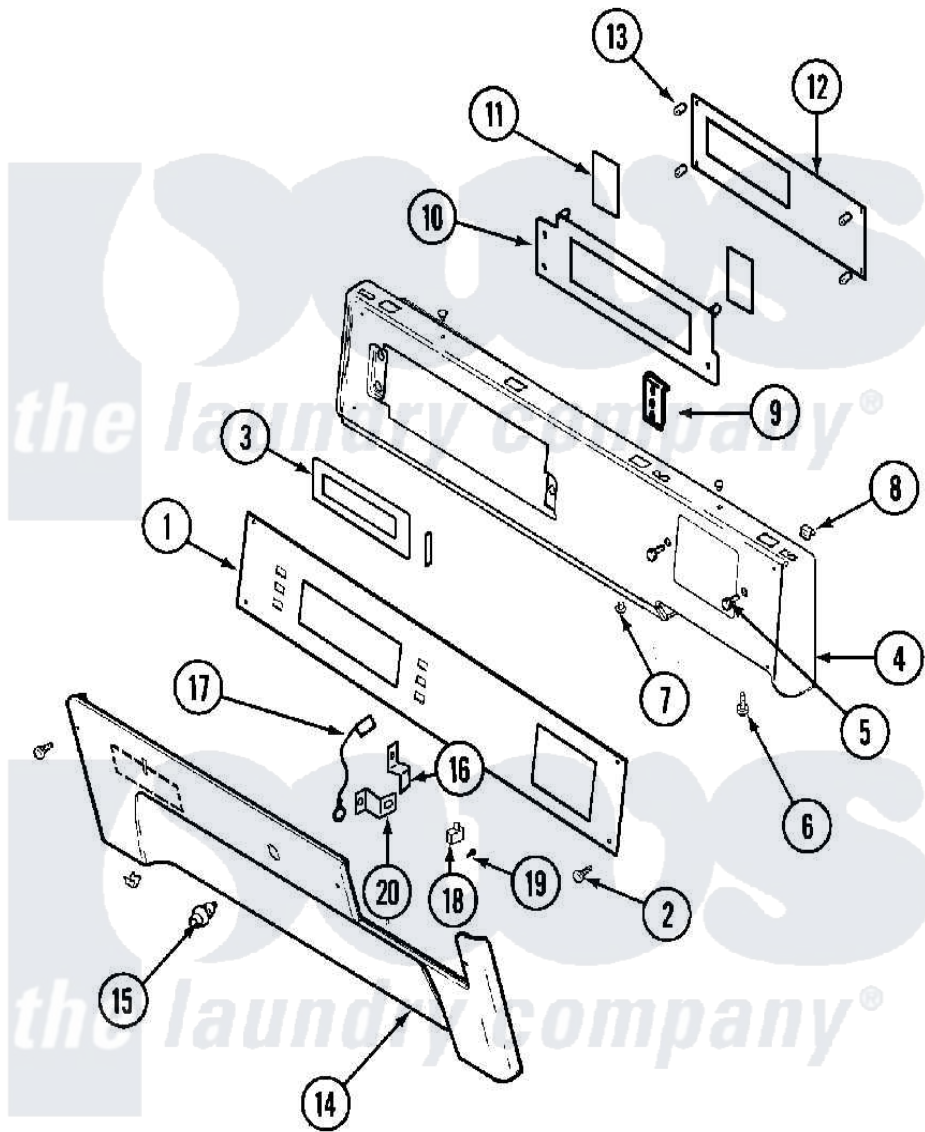

Maytag MLG15PDAXA 01 - CONTROL PANEL (UPPER)

Maytag Commercial Maytag MLG15PDAXA Dryer Parts Parts Diagram 01 - CONTROL PANEL (UPPER)
 Click on the part number to view part

Item	Original Part Number	Replaced By	Status	Part Description
001	33001974		Not Available	OVERLAY, CONTROL PANEL
002	215506			Screw, Control Panel Overlay
003	33001209			Cover, Display
004	33001975	22002457		Panel- Con
"	33001976	33002377		Panel, Control
"	33002003			Fastener Clip, Control Panel
"	33002377			Panel, Control
005	22002062	98006631		Screw
"	910186	99002757		Screw
006	215506			Screw, Control Panel Overlay
007	33001132	33002342		Plug, Sifht Hole
"	33001168		Not Available	PLUG, SIGHT HOLE (ALM)
"	33002342			Plug, Sifht Hole
008	33001977			Fastener, Control Panel
009	33001156			Button, Control
010	33001201			Plate, Control Mounting

011	33001200	33002449	Switch, Membrane
012	33001747	33002605	Circuit Board Assembly
013	33001204		Stand-Off, Ccontrol Board
"	912077		Locknut, Reader Harness
014	215506		Screw, Control Panel Overlay
"	33001978		Panel, Access
"	33001979	33001978	Panel, Access
"	33001980		Fastener, Access Panel
"	33002004		Clip, Fastener
"	NLA	Not Available	(BSQ)
015	Y206081	W10116737	Lock
016	213750	W10133266	Cam-Lock
017	33001981		Wire, Ground
018	33002117	208042	Switch, Sensor
019	912012	3400409	Screw
020	33001982		Bracket, Switch Mounting
021	33002063		Wire Harness, Main