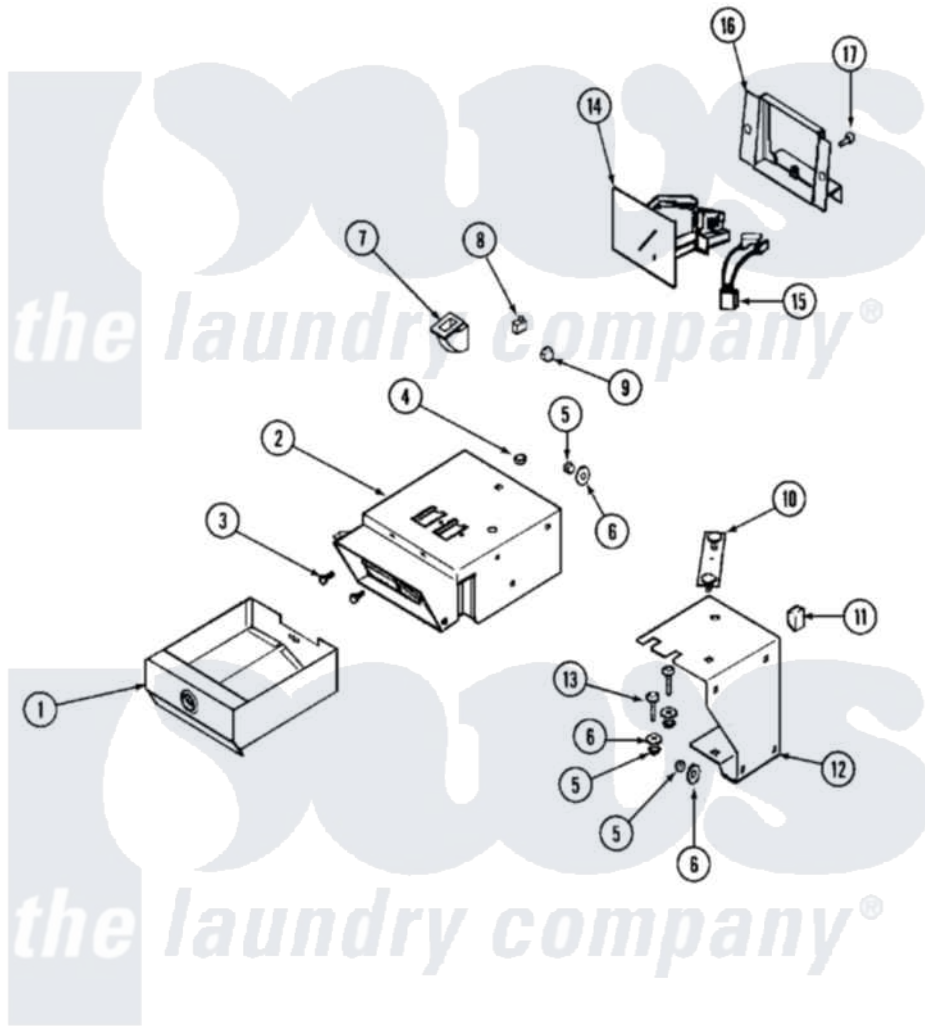

Maytag MLG15PDAXA 02 - CONTROL CENTER (UPPER)

Maytag Commercial Maytag MLG15PDAXA Dryer Parts Parts Diagram 02 - CONTROL CENTER (UPPER)
 Click on the part number to view part

Item	Original Part Number	Replaced By	Status	Part Description
001	33001984	Y33001983		Box, Coin
"	33002443		Not Available	BOX, COIN (BSQ)
"	Y33001983			Box, Coin
002	33001987			(ALM)
"	33002444		Not Available	VAULT, COIN (BSQ)
"	Y33001986			Vault, Coin
003	212707	3196385		Screw
004	Y052740	62739		Nut, Lock
005	Y052734			Nut, Carrage Bolts And Bracket
006	312535			Washer, Vault Mounting Brk.
"	NLA		Not Available	WASHER, VAULT MOUNTING BRK.
007	314635			Chute, Coin
008	33001250			Switch, Vault And Service Door
009	NLA		Not Available	NUT, CAGE

010	22001810	Not Available	STRAP, MOUNTING
011	33001989		Retainer, Vault Switch
012	33001990		Bracket, Mounting Vault
013	33001991		Bolt, Carriage
014	216200		Face Plate Return Button
"	22001875		Coin Drop Assembly-Dual
"	22002144		Single Faceplate
"	22002535	W10133245	Dual Coin Drop Assembly
"	22003815		Dual Faceplate
015	314665		Screw, Switch Assembly
"	33001985		Switch, Optic
016	33001992		Bracket, Coin Drop Mount.
"	33001993	33001992	Bracket, Coin Drop Mount.
"	33002445		Bracket, Coin Drop Mount.
017	Y313561		Screw---NA
"	910181		Lockwasher, Terminal Block