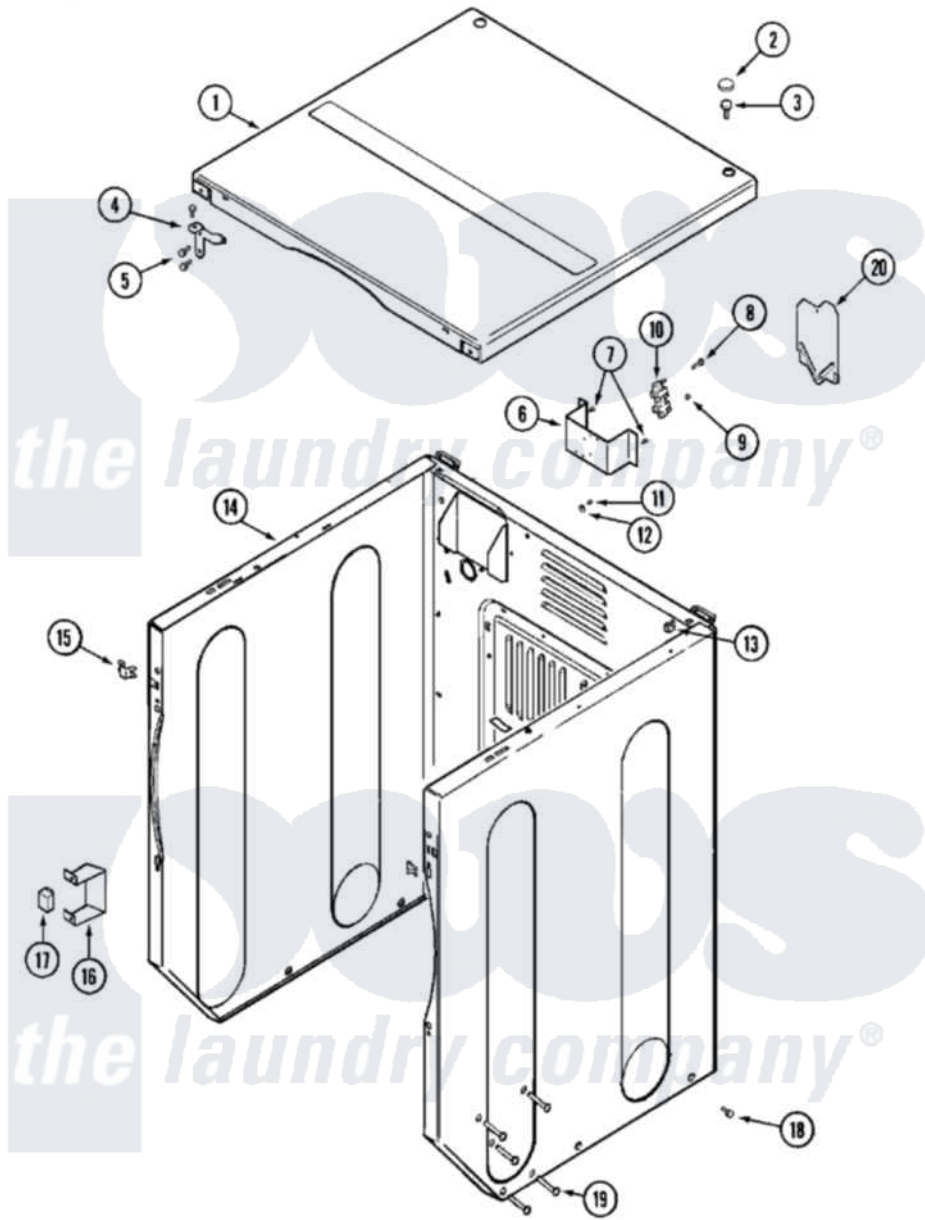

Maytag MLG15PDAXA 03 - CABINET-FRONT (UPPER)

Maytag [Commercial Maytag MLG15PDAXA Dryer Parts](#) Parts Diagram 03 - CABINET-FRONT (UPPER)
 Click on the part number to view part

Item	Original Part Number	Replaced By	Status	Part Description
001	33002124			Cover, Top
"	NLA		Not Available	(ALM)
002	33001997			Plug, Hole
003	22001883	214354		Screw, Top Cover To Cabnt.
004	33001998			Bracket, Top Cover
"	33001999			Bracket, Top Cover
005	22001995			Screw Note: Screw, Tumbler Front And Shroud
006	NLA		Not Available	BRACKET, TERMINAL BLOCK---NA
007	22001995			Screw Note: Screw, Tumbler Front And Shroud
008	Y312209	W10001200		Screw
009	311484	112432		Nut
010	33001244			Block, Terminal
011	NLA		Not Available	SCREW, GROUND LUG
012	310933	33002194		Nut, Speed

013	22001502		Fastener, U-NUt
014	22003646		Cabinet Assembly-Upr
"	NLA	Not Available	CABINET (WHT)
015	33001980		Fastener, Access Panel
016	Y313561		Screw---NA
"	33002002		Bracket, Switch
"	Y310632	1163839	Screw
017	206824	W10133335	Relay, Motor
"	Y251119	3177991	Screw
018	213007		Xfor Cabinet See Cabinet, Back
019	33001991		Bolt, Carriage
020	33001795		Cover, Terminal Block