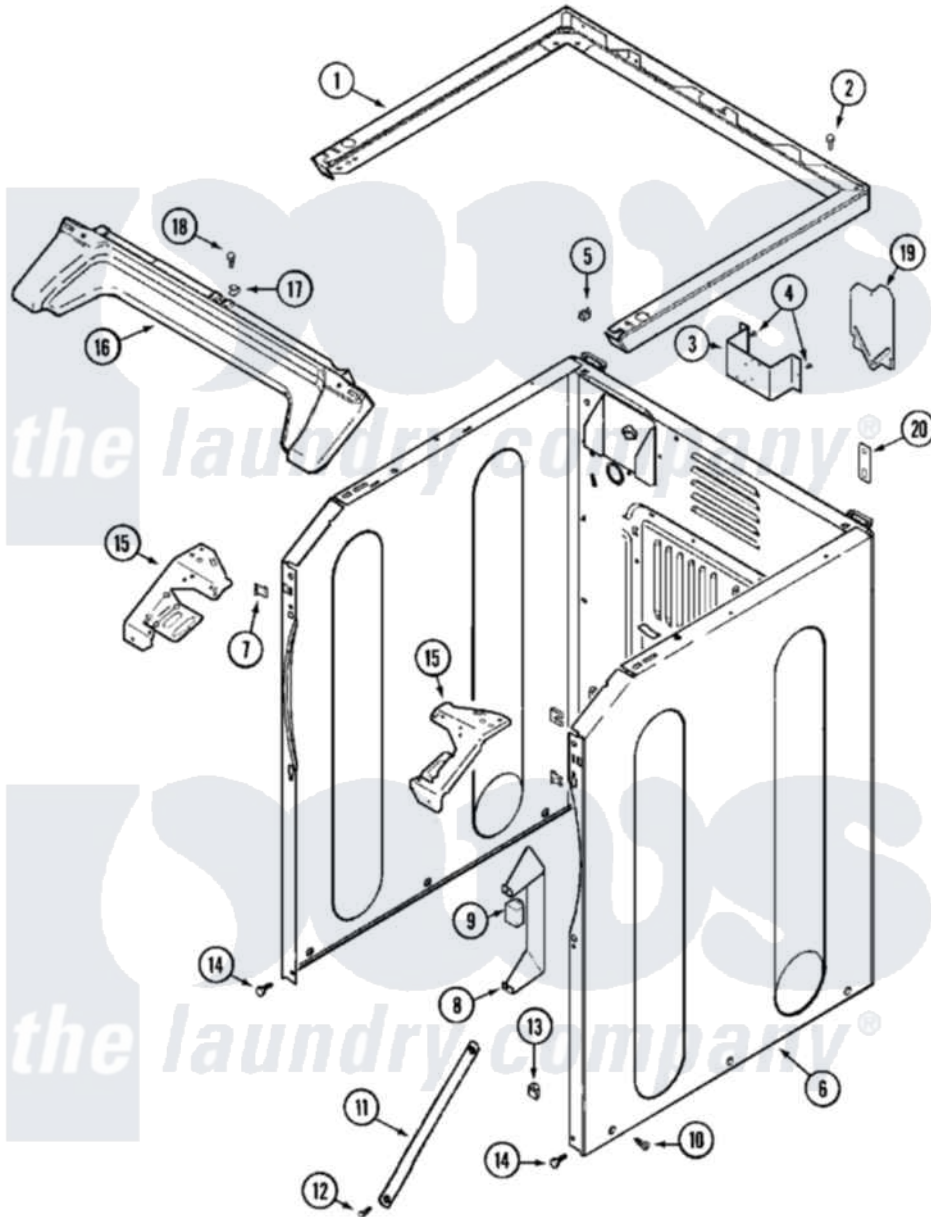

# Maytag MLG15PDAXA 04 - CABINET-FRONT (LOWER)

Maytag Commercial Maytag MLG15PDAXA Dryer Parts Parts Diagram 04 - CABINET-FRONT (LOWER)  
 Click on the part number to view part

Item	Original Part Number	Replaced By	Status	Part Description
001	33002005	<a href="#">33002963</a>		Support, Weld Assembly
"	33002446	<a href="#">22004153</a>		Support We
"	NLA		Not Available	(ALM)
002	22001883	<a href="#">214354</a>		Screw, Top Cover To Cabnt.
003	NLA		Not Available	BRACKET, TERMINAL BLOCK---NA
004	<a href="#">22001995</a>			Screw Note: Screw, Tumbler Front And Shroud
005	<a href="#">22001502</a>			Fastener, U-NUt
006	<a href="#">22003639</a>			Cabinet Assembly
"	NLA		Not Available	CABINET ASSY. (WHT)
007	<a href="#">22002049</a>			Clip Note: Clip, Front Panel
008	<a href="#">Y313561</a>			Screw---NA
"	<a href="#">314627</a>			Bracket, Relays
"	Y310632	<a href="#">1163839</a>		Screw
009	206824	<a href="#">W10133335</a>		Relay, Motor
"	Y251119	<a href="#">3177991</a>		Screw

010	<a href="#">213007</a>		Xfor Cabinet See Cabinet, Back
011	22002259	<a href="#">22002767</a>	Brace, Cross
012	<a href="#">22001995</a>		Screw Note: Screw, Tumbler Front And Shroud
013	<a href="#">Y310376</a>		Clip, Door Switch Harness
014	<a href="#">22001995</a>		Screw Note: Screw, Tumbler Front And Shroud
015	<a href="#">33002009</a>		Bracket, Corner
"	33002010	<a href="#">33002473</a>	Bracket, Corner
016	<a href="#">22002664</a>		COVER, ACCESS (BSQ)
"	<a href="#">33002011</a>		Cover, Access
"	<a href="#">33002012</a>		Cover, Access
017	<a href="#">33002013</a>		Fastener Clip, Access Cover
018	<a href="#">22001995</a>		Screw Note: Screw, Tumbler Front And Shroud
019	<a href="#">33001795</a>		Cover, Terminal Block
020	<a href="#">22001995</a>		Screw Note: Screw, Tumbler Front And Shroud
"	<a href="#">33002060</a>		Bracket, Security
021	<a href="#">33001989</a>		Retainer, Vault Switch
"	<a href="#">33002064</a>		Wire Harness, Main