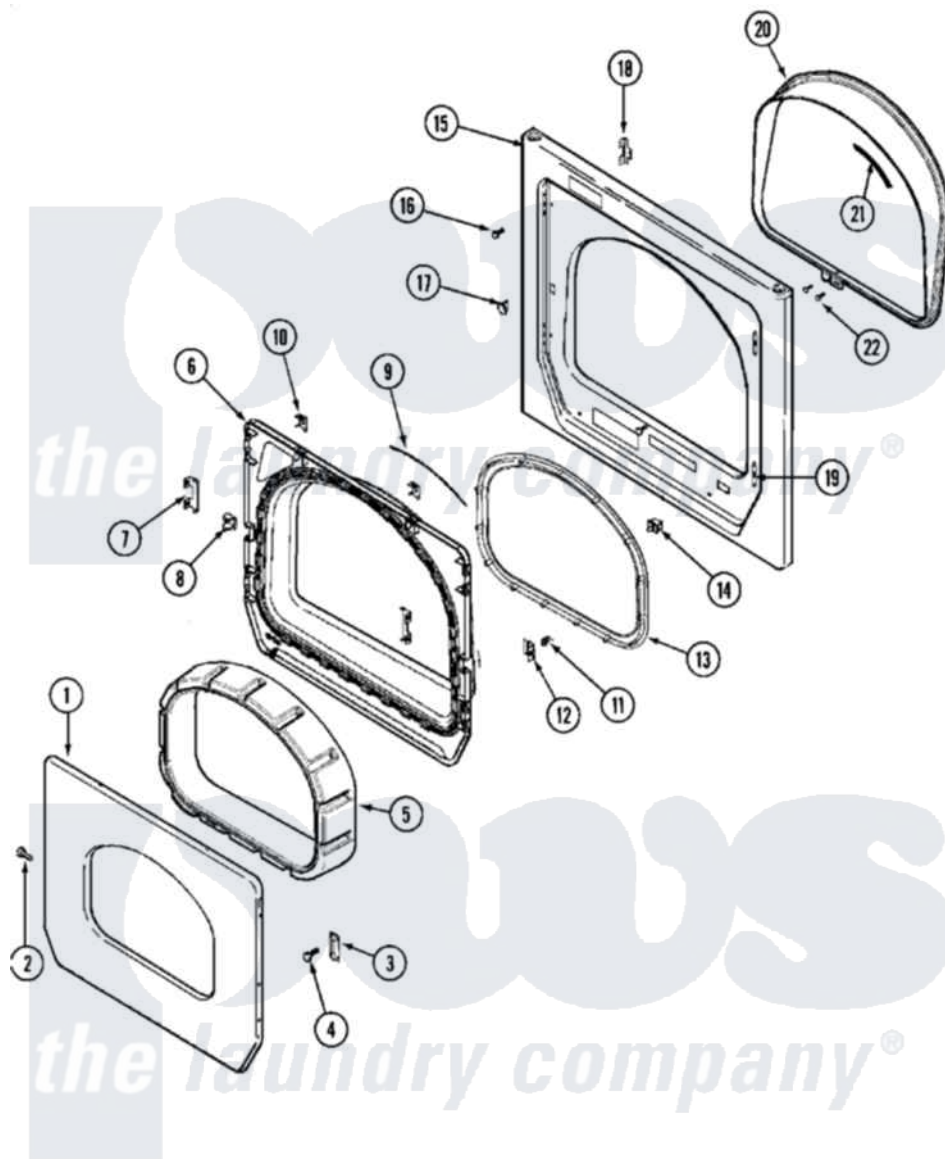

Maytag MLG15PDAXA 05 - DOOR (UPPER)

Maytag [Commercial Maytag MLG15PDAXA Dryer Parts](#) Parts Diagram 05 - DOOR (UPPER)
 Click on the part number to view part

Item	Original Part Number	Replaced By	Status	Part Description
001	33002015			Door, Outer
"	NLA		Not Available	(ALM)
002	22002063			Screw No.8-18AB Wafer Head
"	22002064	489355		Screw, 8 X 1/2
"	33002351			Screw
003	33002017			Hinge, Door
004	22002062	98006631		Screw
005	22002300	9740848		Screw, Mixing Valve Mounting
"	33002018	33002780		Door Tunnel W` Handle
"	33002019	33002781		Door Tunne
006	33002020			Door, Inner W/Seal
"	NLA		Not Available	(ALM)
007	22002038			Clip, Door
008	33001763			Plug, Inner Door
009	33002094			Seal, Door
010	22002039			Clip, Door

011	33001761		Strike, Door
012	33001793		Bracket, Strike
013	33002022	33002607	Lens, Door
"	33002607		Lens, Door
014	33002038		Switch, Door
015	33001711	33002936	Medallion-
"	33002051		Not Available
			SCREW, FRONT PANEL
"	33002130	33002081	Panel, Front
"	33002131		Not Available
			PANEL, FRONT (ALM)
"	33002381		Not Available
			PANEL, FRONT (BSQ)
016	33001486	98008544	Screw
017	33001791	306436	Door Latch Kit--W
018	33002025		Twin Speednut
019	33001175		Cover, Hinge Hole
"	33001176		Cover, Hinge Hole
"	33002343		Not Available
			COVER, HINGE HOLE (BSQ)
020	33002026		Extension, Tumbler Front
021	33001767		Seal, Shroud
022	33001855	33002917	Screw, No.10-16