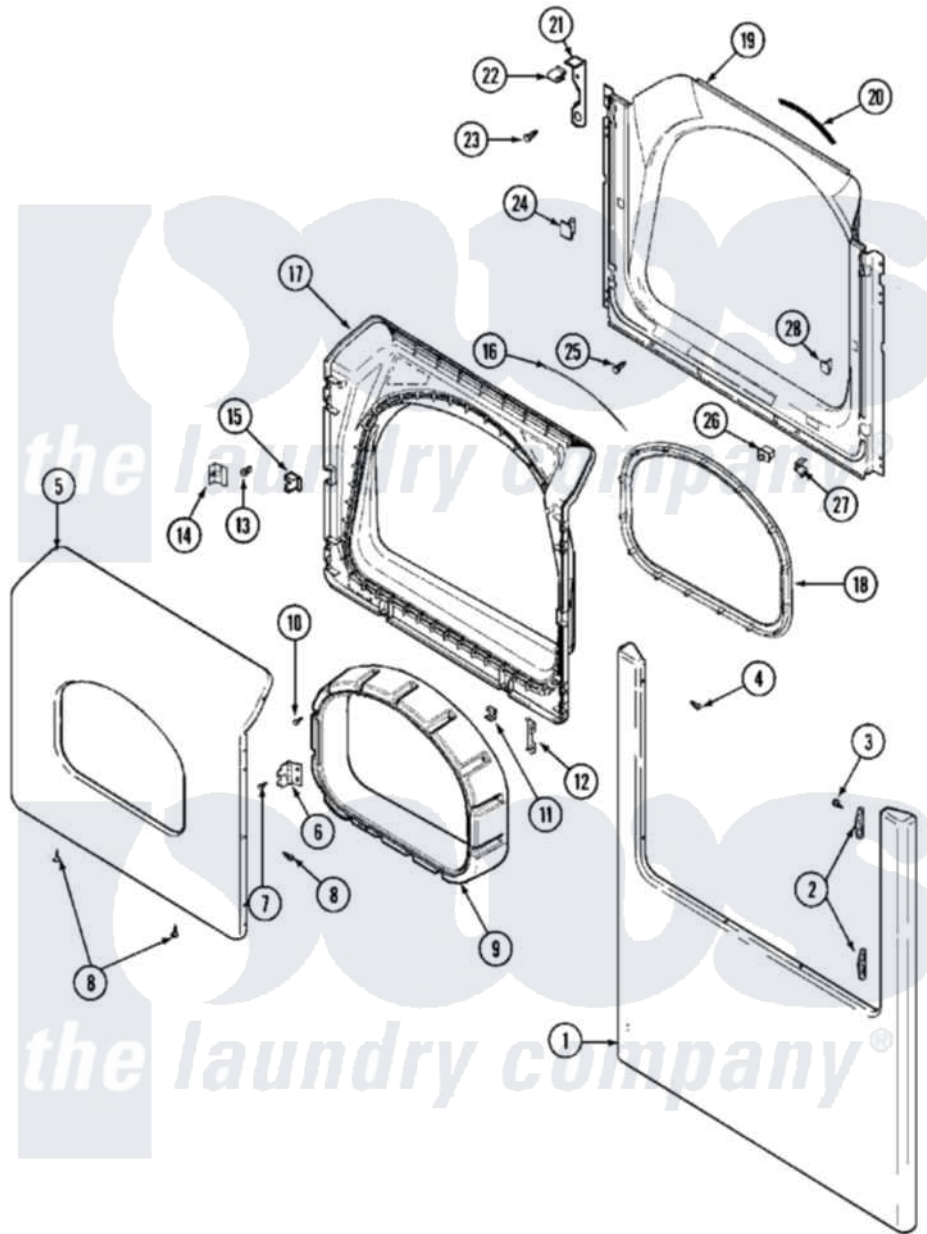

# Maytag MLG15PDAXA 06 - DOOR (LOWER)

Maytag [Commercial Maytag MLG15PDAXA Dryer Parts](#) Parts Diagram 06 - DOOR (LOWER)  
 Click on the part number to view part

Item	Original Part Number	Replaced By	Status	Part Description
001	22002241	<a href="#">22002836</a>		Panel, Front
"	22002242		Not Available	PANEL, FRONT (ALM)
"	22002663		Not Available	PANEL, FRONT (BISQ)
002	<a href="#">33001764</a>			Cover, Hinge Hole
"	<a href="#">33001765</a>			Cover, Hinge Hole
"	<a href="#">33002349</a>			Cover, Hinge Hole
003	<a href="#">33001846</a>			Screw, Hinge Hole Cover
004	<a href="#">22002243</a>			Screw, Front Panel And Hinge
005	<a href="#">33002028</a>			Door, Outer
"	NLA		Not Available	(ALM)
006	<a href="#">33001759</a>			Hinge, Door
007	22002062	<a href="#">98006631</a>		Screw
008	<a href="#">22002063</a>			Screw No.8-18AB Wafer Head
"	22002064	<a href="#">489355</a>		Screw, 8 X 1/2
"	<a href="#">33002351</a>			Screw
009	33002018	<a href="#">33002780</a>		Door Tunnel W` Handle