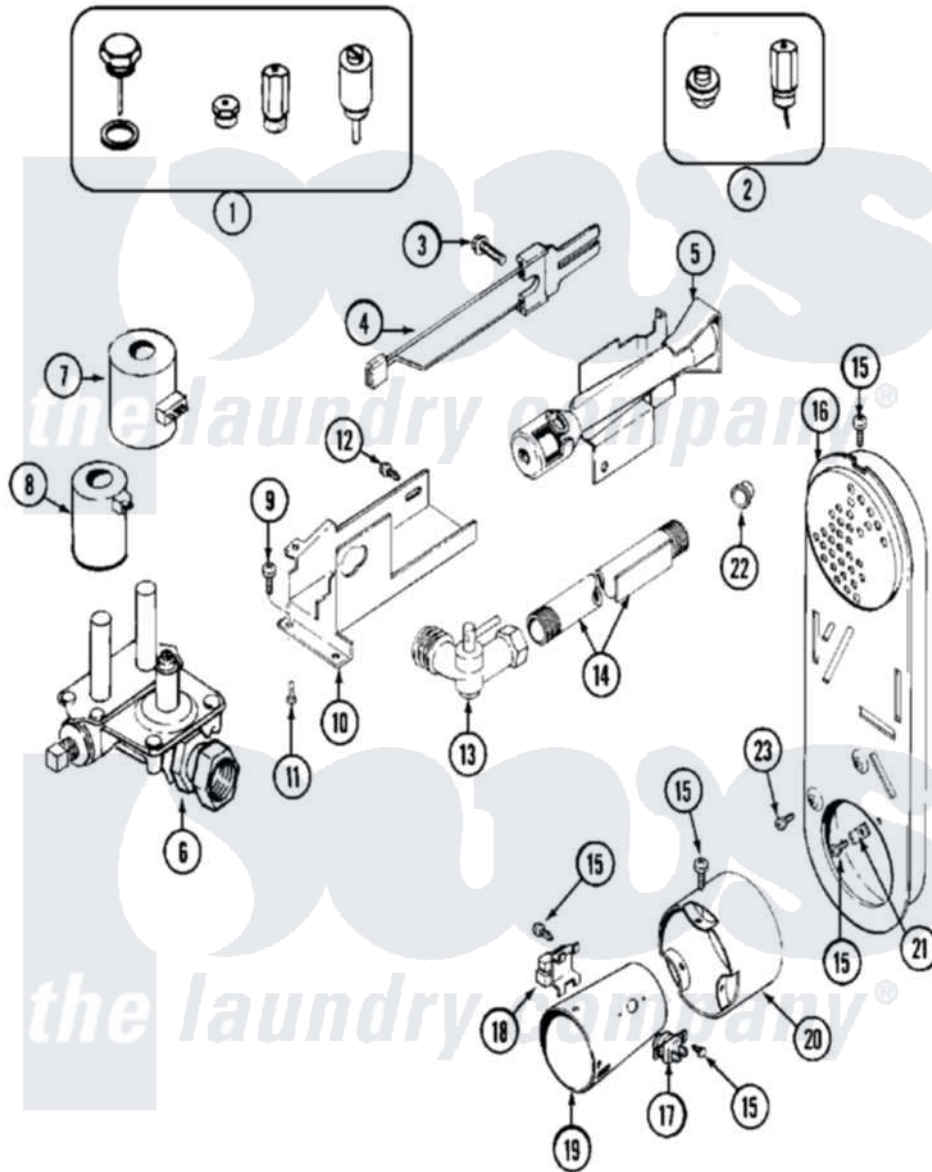

Maytag MLG15PDAXA 07 - GAS VALVE

Maytag [Commercial Maytag MLG15PDAXA Dryer Parts](#) Parts Diagram 07 - GAS VALVE
 Click on the part number to view part

Item	Original Part Number	Replaced By	Status	Part Description
001	Y308378	W10402145		LP Gas Con
002	Y308377		Not Available	CONVERSION KIT (LP TO NATURAL)
003	304971			Screw Note: Screw, Igniter
004	304970	4391996		Ignitor
005	33001247	33002793		Burner Assembly
006	308345			Valve, Gas
"	33002056		Not Available	PLUG, HOLE (UPR)
007	306106			Coil, Holding And Booster--W
008	306105	694540		Coil, 60 Hz
009	Y313561			Screw---NA
010	NLA		Not Available	BRACKET, GAS VALVE (LWR)
011	314082	90767		Screw, 8A X 3/8 HeX Washer Head Tapping
"	314568	Y313559		Screw
012	22001995			Screw Note: Screw, Tumbler Front And Shroud

013	306086		Angle Shut Off For Gas Valve
014	33001735		Pipe And Bracket Assembly Series 18 Not Needed Use Vavle
015	211294	90767	Screw, 8A X 3/8 HeX Washer Head Tapping
016	33001810	Not Available	DUCT ASSY., INLET (GAS) NOTE: INLET DUCT ASSEMBLY
017	305169		Thermostat, Hi-Limit Gas
018	Y303377	338906	Radiant, Sensor
019	33001835		Cone Assembly, Combustion
020	Y303841		Cone, Extension
021	Y312890		Retainer, Heater Chamber
022	33001693		Cap, Gas Pipe
023	22001996	3370225	Screw