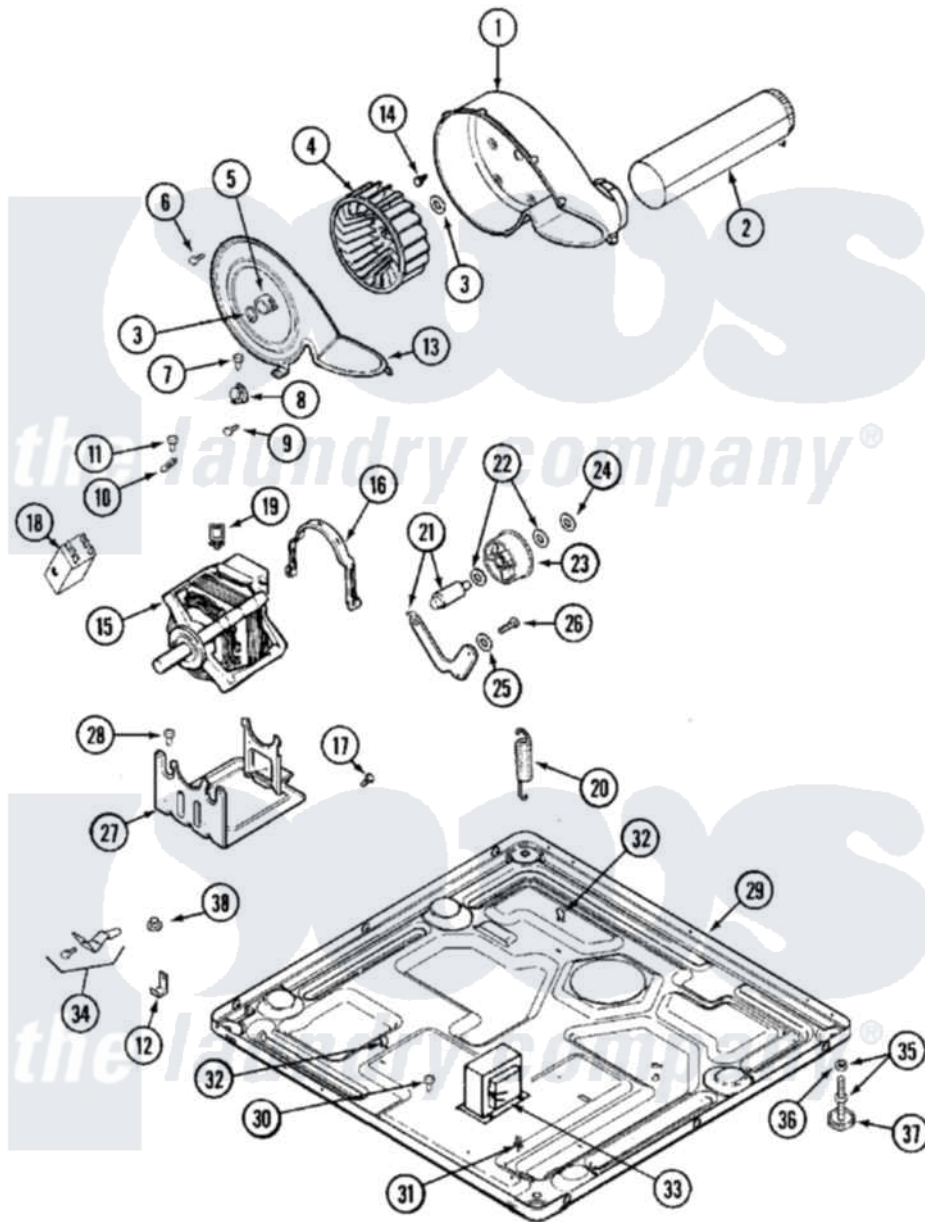

Maytag MLG15PDAXA 08 - MOTOR DRIVE

Maytag [Commercial Maytag MLG15PDAXA Dryer Parts](#) Parts Diagram 08 - MOTOR DRIVE
 Click on the part number to view part

Item	Original Part Number	Replaced By	Status	Part Description
001	33001789			Housing, Blower
002	22001995			Screw Note: Screw, Tumbler Front And Shroud
"	33001800			Duct Assembly, Exhaust
003	410233	9703438		Ring-Retrn
004	33001790			Wheel, Blower
005	312967			Clamp, Blower Housing
006	33001855	33002917		Screw, No.10-16
007	Y313561			Screw---NA
008	307208			Thermistor, Temp. Control
"	33303391			Thermostat, Cycling
009	22001996	3370225		Screw
010	33001762			Fuse, Thermal
011	NLA		Not Available	SCREW, THERMAL CUT-OFF
012	22002239			Clip, Front Panel
"	33002190			SCREW, C BraCe, BraCket, Cabinet